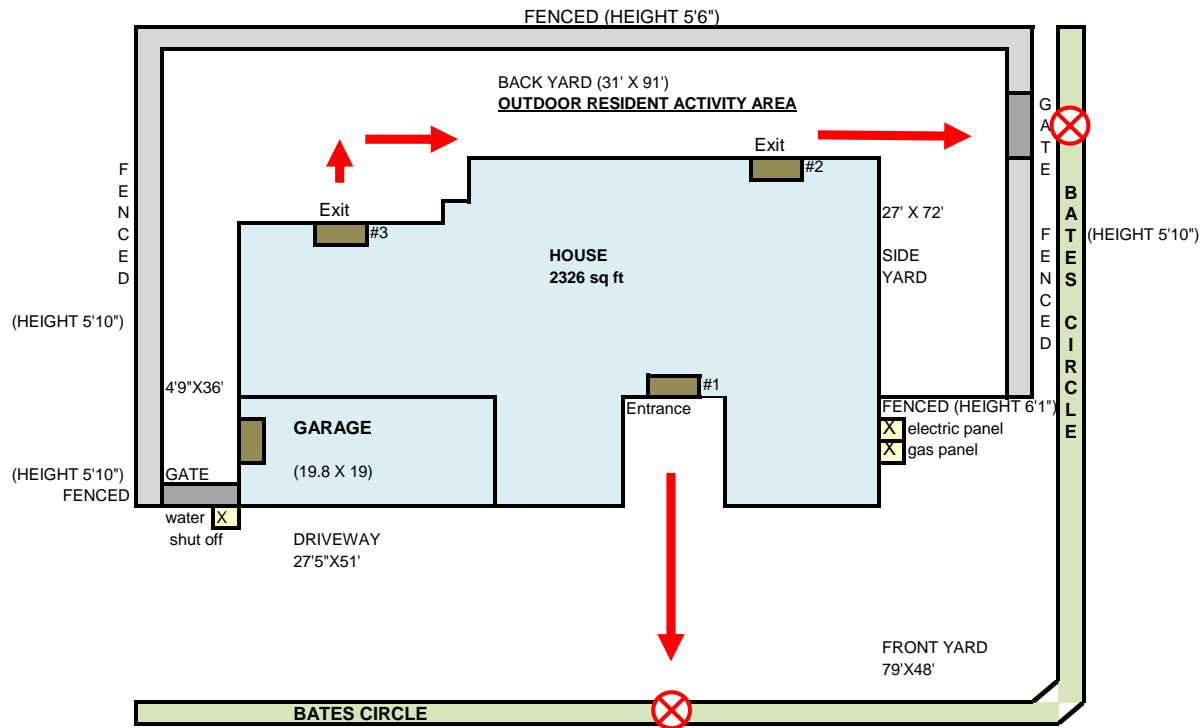

Facility Sketch (Floor Plan)
 2326 SQUARE FEET
 ELITE ELDER CARE
 2041 Bates Circle, El Dorado Hills, CA 95762
www.eliteeldercare.us (916) 267-1346

-  CABLE TV
-  SMOKE DETECTORS
-  EMERGENCY CALL / SIGNAL SYSTEM
-  CAMERA (SECURITY SYSTEM)
-  MONITOR
-  CARBON MONOXIDE