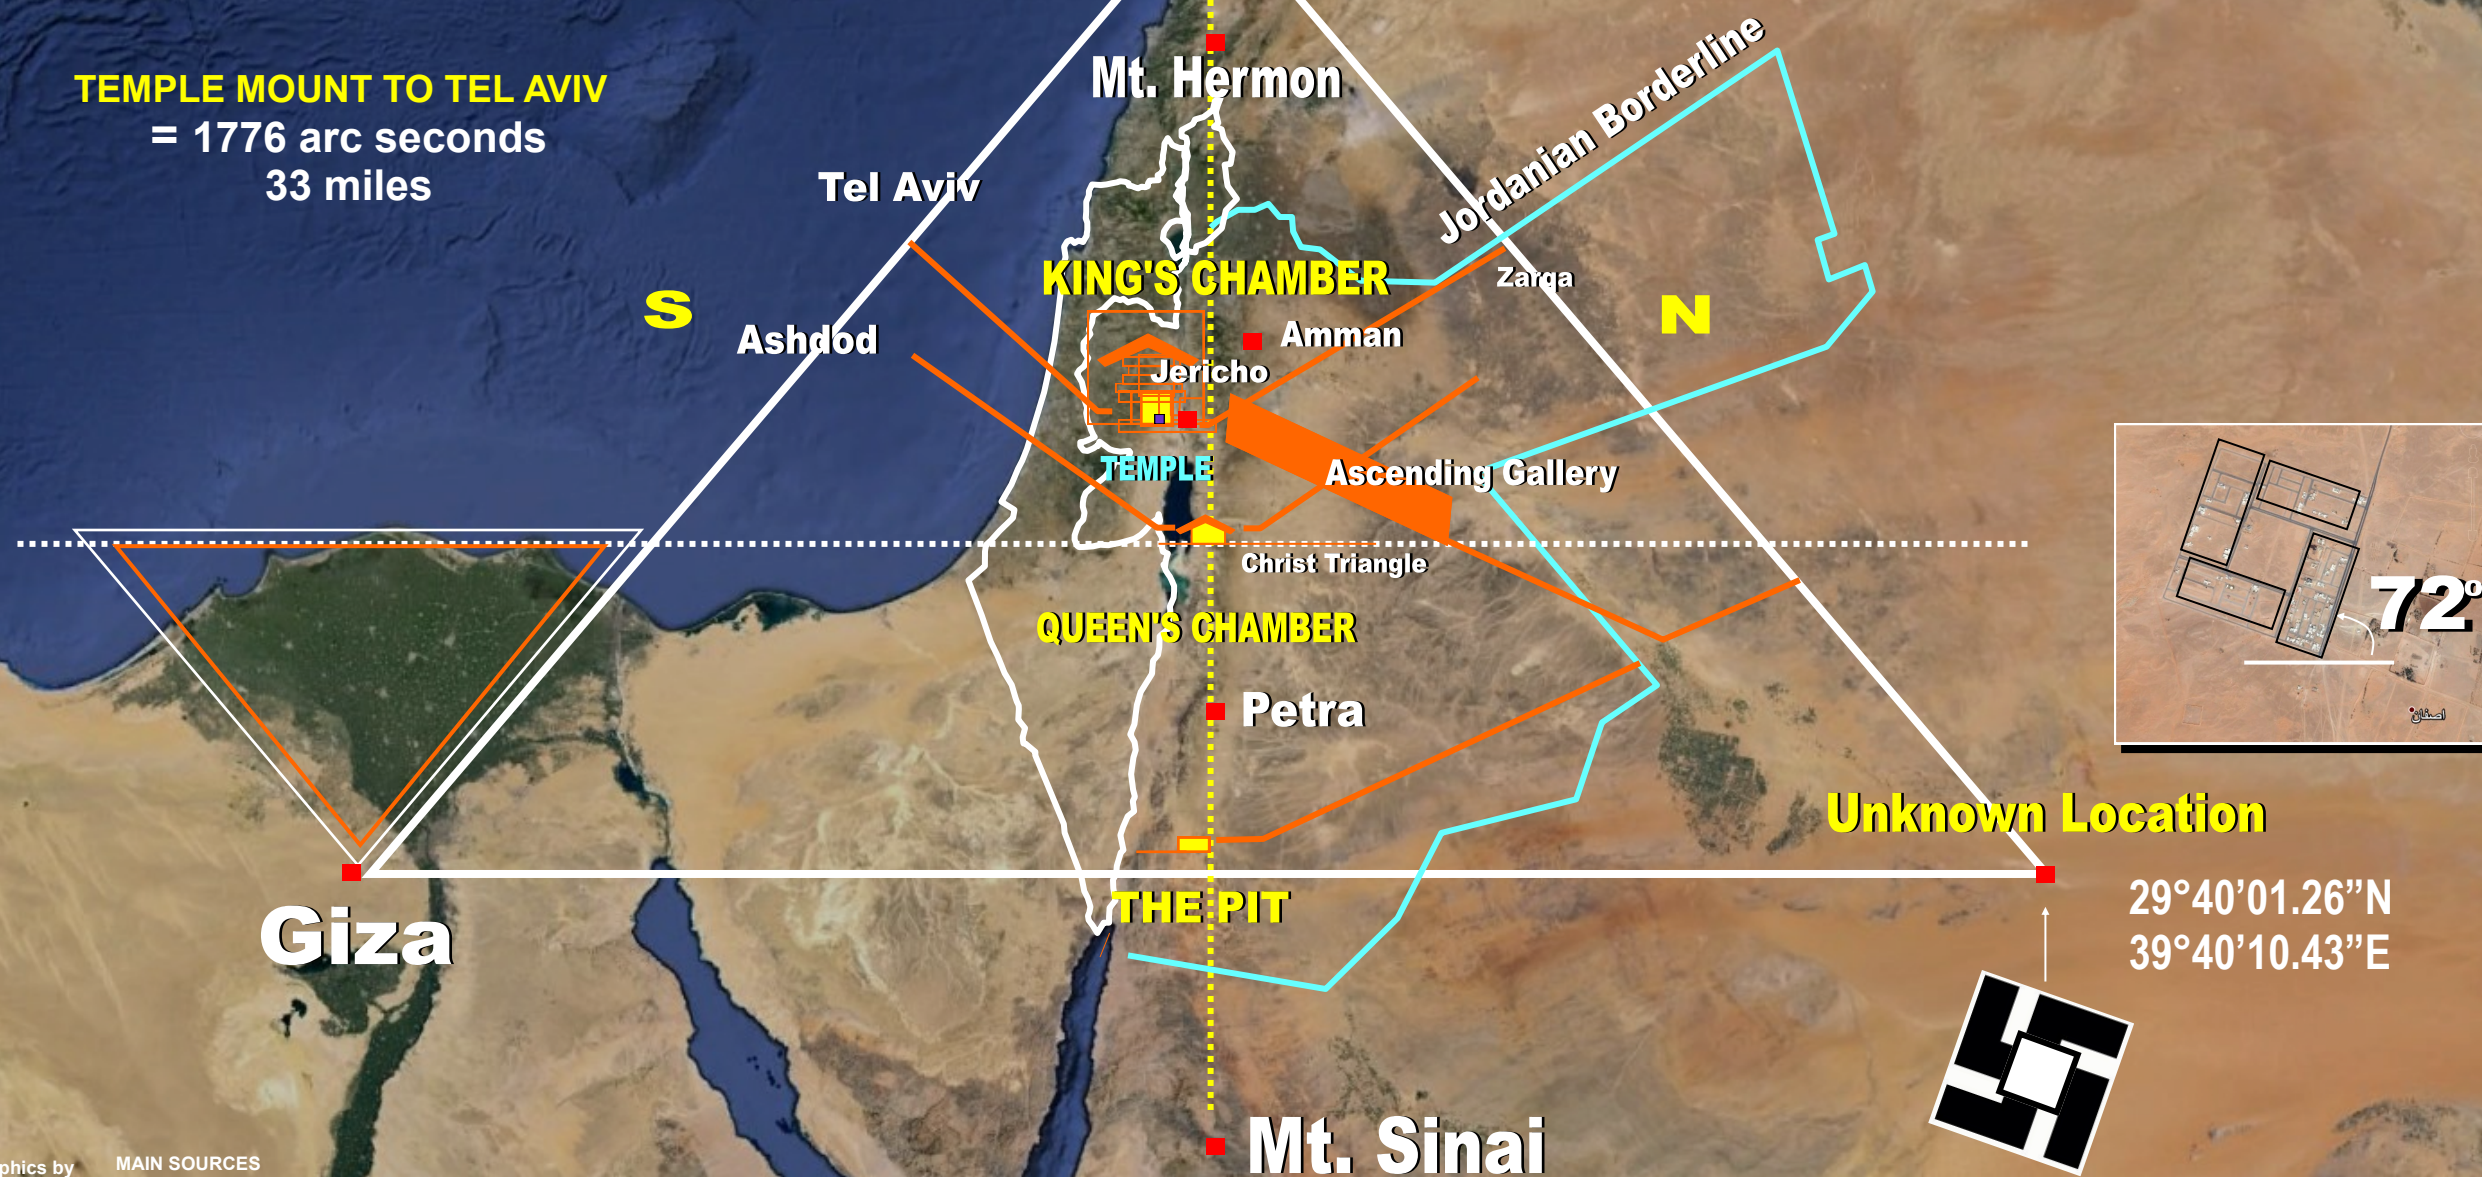

# ISRAEL GREAT PYRAMID PATTERN

SACRED BLUEPRINTS OF THE HOUSE OF YHVH AND ISRAEL

This illustration suggests that if one places the Great Pyramid Overlay, onto the entire length of Israel Proper, the Chambers appear to match the with Jerusalem, Jericho and Amman. The Sea of Saphire would be one which the Throne of YHVH is set up in Heaven, based on Biblical Inferences and Visions.

TEMPLE MOUNT TO TEL AVIV  
= 1776 arc seconds  
33 miles

29°40'01.26"N  
39°40'10.43"E