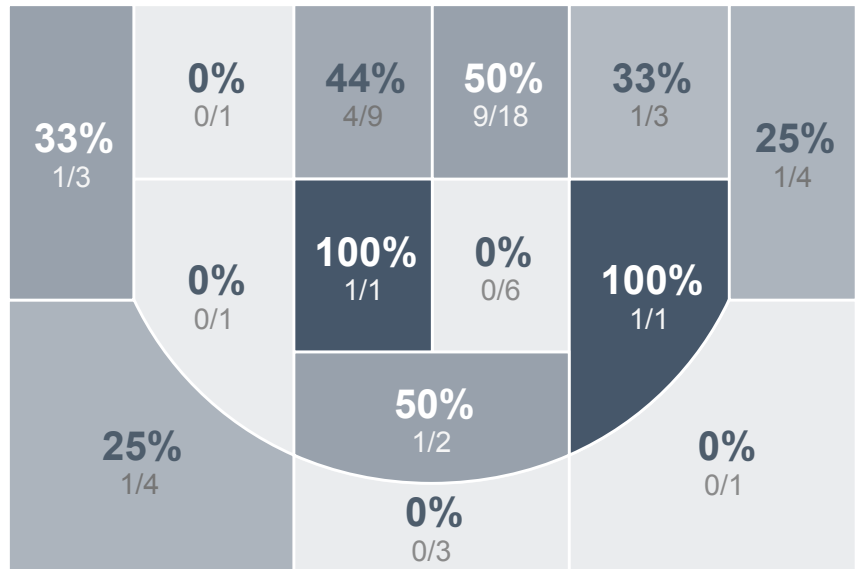

Box Score Report

DHS @ Mandan - Feb 5, 2019 - L 48-68

Period Stats

Team	1	2	Final
DHS	22	26	48
MHS	36	32	68

Run Graph

Team Stats

	DHS	MHS
Field Goal %	35.1%	44.4%
Effective Field Goal %	37.7%	53.7%
2FG Made/Attempted	17/42	14/28
2FG%	40.5%	50.0%
3FG Made/Attempted	3/15	10/26
3FG%	20.0%	38.5%
FT Made/Attempted	5/12	10/17
Free Throw Percentage	41.7%	58.8%
Points Per Possession	0.71	0.98
Transition Points	4	3
Points Off Turnovers	22	16
Second Chance Points	7	21
Points in the Paint	28	0
Offensive Rebounds	11	13
Defense Rebounds	19	29
Assists	10	0
Deflections	6	12
Steals	11	1
Blocks	1	5
Turnovers	16	20
Personal Fouls	12	11
Charges Taken	1	0

Dickinson