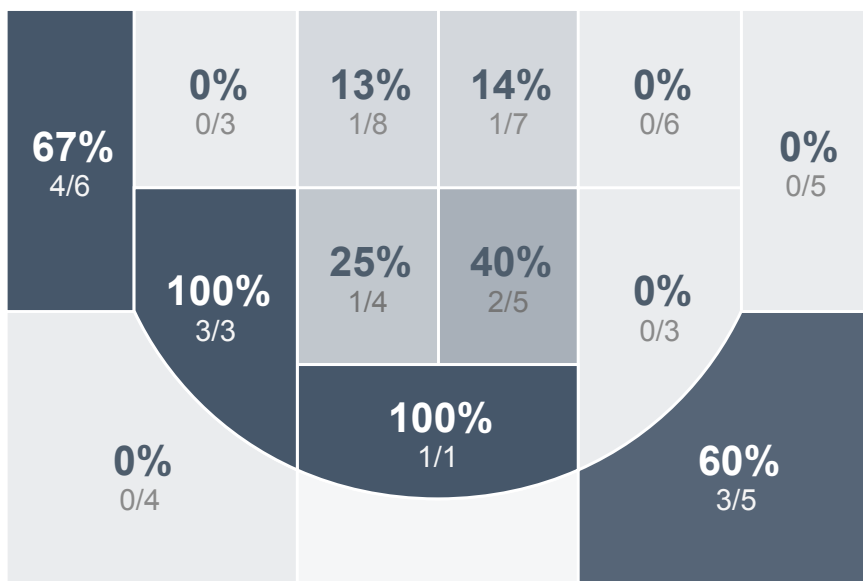

Turtle Mountain High School