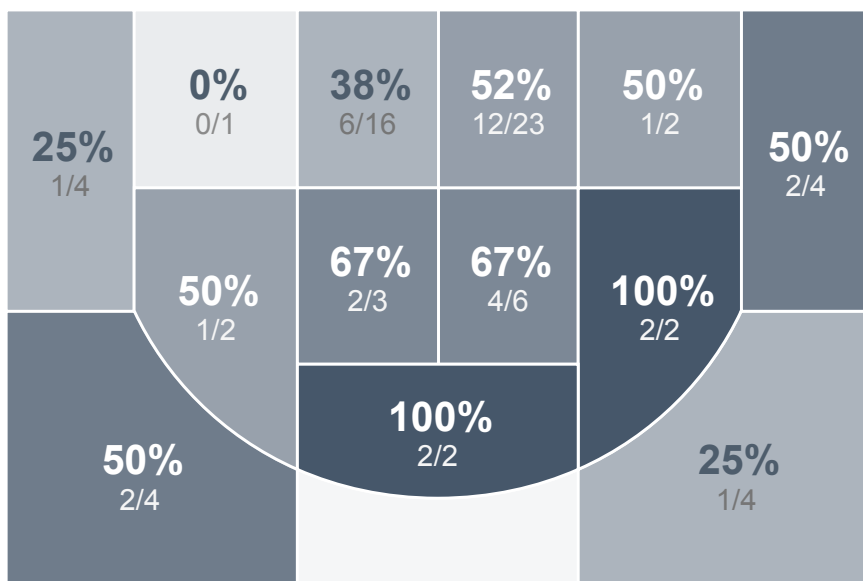

Girls' Varsity Basketball