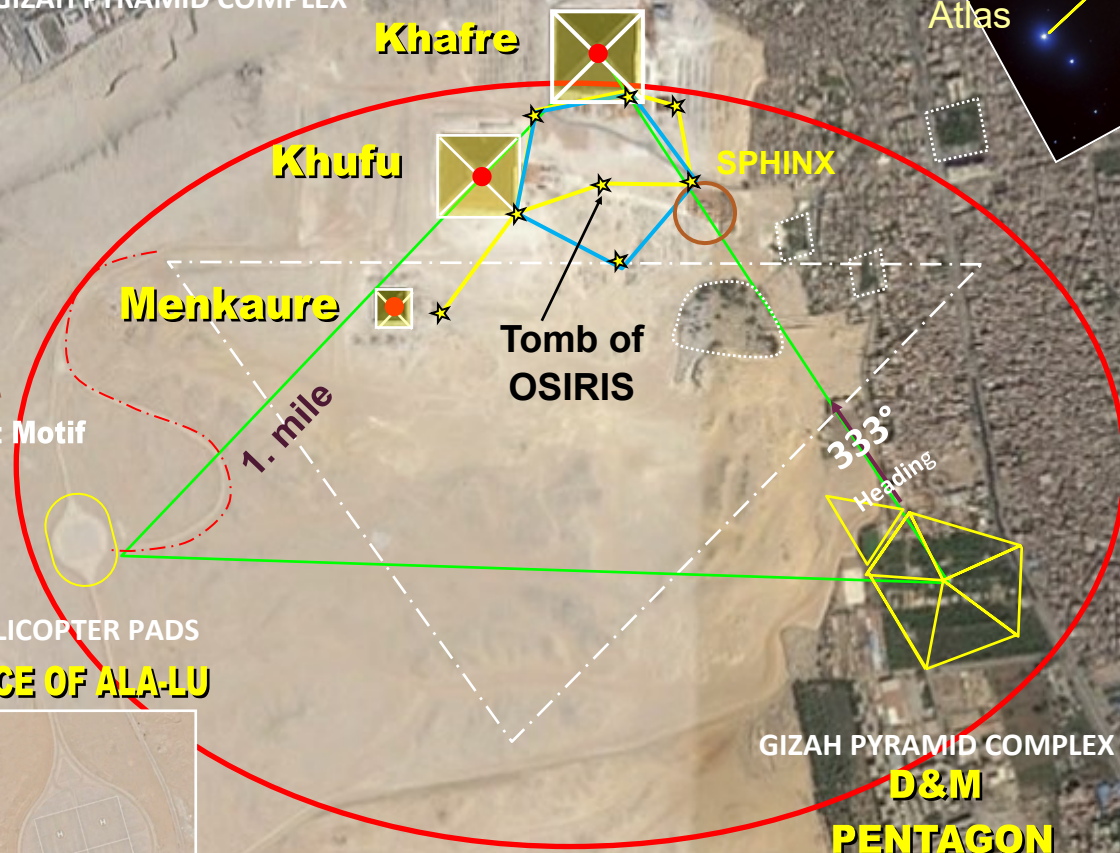

GIZA CYDONIA STAR MAP

MARTIAN MOTIF TRIANGULATION PATTERN

MARTIAN MOTIF

CYDONIA, MARS

40°44'33.60N 09°27'40.29W

PLEIADES CITY

GIZAH PYRAMID COMPLEX

HELICOPTER PADS

FACE OF ALA-LU

THE PLEIADES

ORION'S BELT

Mintaka

Atlas

Google earth

© Composition and Some Graphics by
LUIS B. VEGA
vegapost@hotmail.com
www.PostScripts.org
FOR ILLUSTRATION PURPOSES ONLY

MAIN SOURCES
Earth.Google.com
ESA.ist - G. Neukum
Mars.Google.com
Wikipedia.com
PP

Image © 2016 DigitalGlobe

Imagery Date: 7/21/2015 29°58'44.59" N 31°08'01.96" E elev 644 ft eye alt 27269 ft

Tour Guide