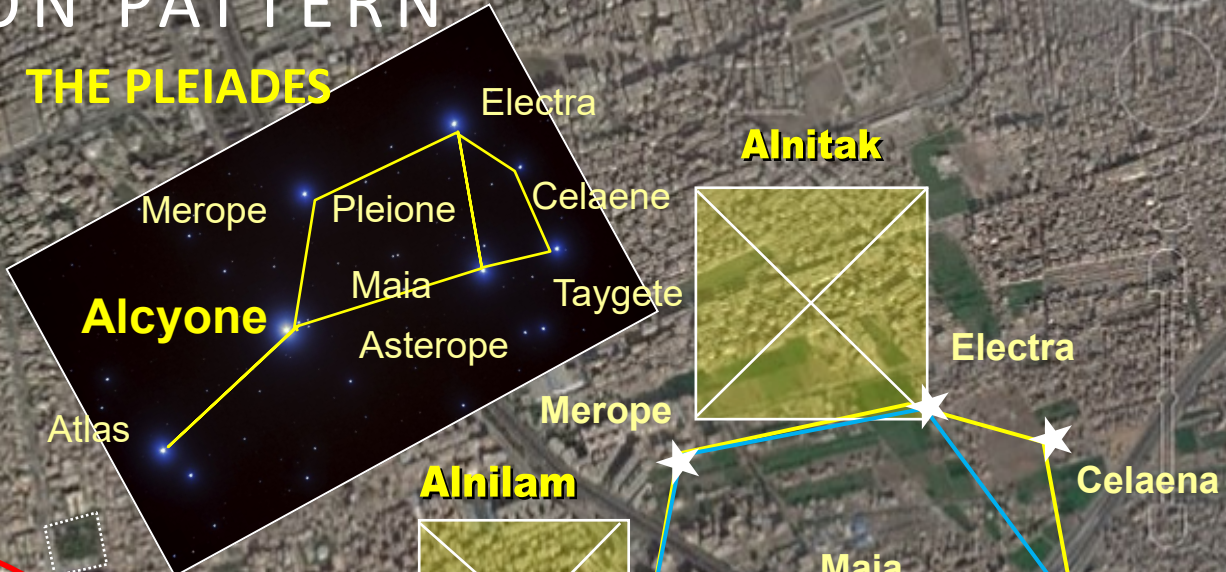

GIZA CYDONIA STAR MAP

MARTIAN MOTIF TRIANGULATION PATTERN

MARTIAN MOTIF

CYDONIA, MARS

40°44'33.60N 09°27'40.29W

PLEIADES CITY

GIZAH PYRAMID COMPLEX

HELICOPTER PADS

FACE OF ALA-LU

THE PLEIADES

ORION'S BELT

Mintaka

Atlas

Google earth

© Composition and Some Graphics by
LUIS B. VEGA
vegapost@hotmail.com
www.PostScripts.org
FOR ILLUSTRATION PURPOSES ONLY

MAIN SOURCES
Earth.Google.com
ESA.ist - G. Neukum
Mars.Google.com
Wikipedia.com
PP

Image © 2016 DigitalGlobe

Imagery Date: 7/21/2015 29°58'44.59" N 31°08'01.96" E elev 644 ft eye alt 27269 ft

Tour Guide