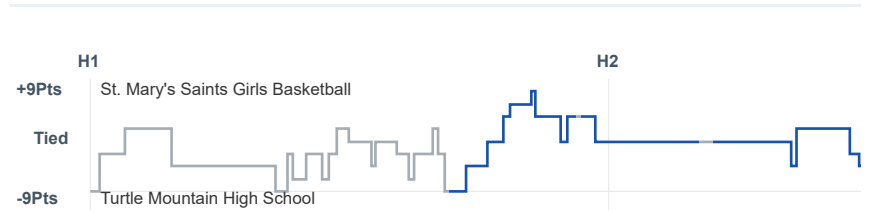

Box Score Report

SMCHS vs TMHS - Feb 8, 2021 - W 67-58

Period Stats

Team	1	2	Final
SMCHS	30	37	67
TMHS	26	32	58

Run Graph