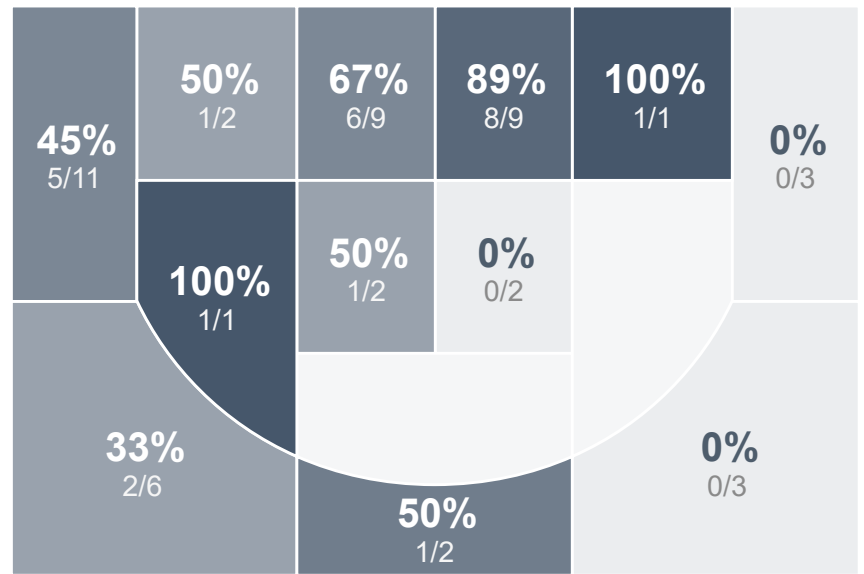

St. Mary's Saints Girls Basketball