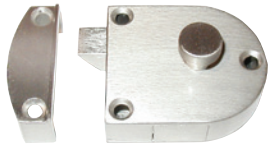

## CURVED SHIMS, DOOR LOCK SUPPORT, SECRET GATE LATCH, CABINET HANDLES

### CURVED SHIMS

- Facilitates removing a plug from a cylinder when the original keys are not available
- Package of 25

MFG #	EZ #
SCS25	026438

### SECRET GATE LATCH

- For dutch door applications and counters
- Case size is 2" x 2-3/8" with 3/4" strike

MFG #	EZ #
H600 NP	035159