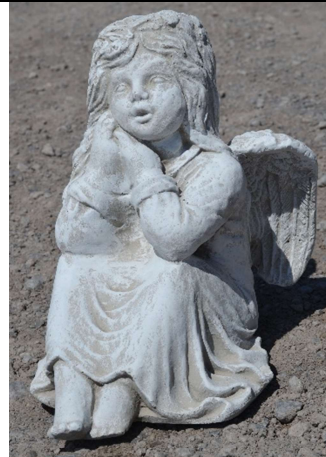

Hope
S403
\$80.00
HT: 21" W: 10"

Angel of Peace
A132
\$55.00
HT: 18" W: 9"

Angel with Dove Holding Nest
A163
\$125.00
HT: 23" W: 12"

Sleeping Angel
A117
\$75.00
HT: 13" W: 13"

Sitting Angel Holding Dove
A164
\$95.00
HT: 20" W: 11"

Fairy on Pedestal
A116
\$65.00
HT: 21"

Angel Wing Planter
A454
\$120.00
HT: 22.5" W: 12.5"

Madeleine Angel
S436
\$360.00
HT: 50"

Fairy on Rocks
S374
\$95.00
HT: 19"

Evangeline Angel
A161
\$85.00
HT: 20" W: 8"

Medium Star Gazer
S382
\$130.00
HT: 30" W 15"

Kneeling Angel Angelica
A162
\$50.00
HT: 11" W: 10"

Angel on Stomach
A104
\$25.00
HT: 6.5: L: 10"

Angel on Knee Small
A106
\$20.00
HT: 12"

Angel Praying
A105
\$42.00
HT: 19.5"

Angel Sitting
A101
\$40.00
HT: 15.5"

Baby Sleeping in Wings
A127
\$65.00
HT: 6" W: 15"

Angel on Knee Large
A103
\$40.00
HT: 19.5"

Melannie Angel
A102
\$35.00
HT: 9" W: 8"

Angel on Knees
A109
\$25.00
H: 9"