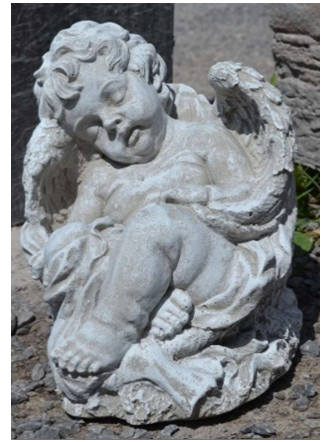

Hope
S403
\$80.00
HT: 21" W: 10"

Angel of Peace
A132
\$55.00
HT: 18" W: 9"

Angel with Dove Holding Nest
A163
\$125.00
HT: 23" W: 12"

Sleeping Angel
A117
\$75.00
HT: 13" W: 13"

Sitting Angel Holding Dove
A164
\$95.00
HT: 20" W: 11"

Fairy on Pedestal
A116
\$65.00
HT: 21"

Angel Wing Planter
A454
\$120.00
HT: 22.5" W: 12.5"

Madeleine Angel
S436
\$360.00
HT: 50"

Fairy on Rocks
S374
\$95.00
HT: 19"

Evangeline Angel
A161
\$85.00
HT: 20" W: 8"