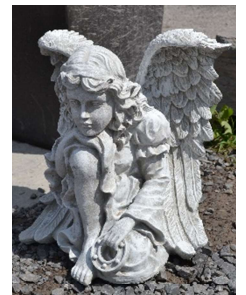

Hope
S403
\$80.00
HT: 21" W: 10"

Angel of Peace
A132
\$55.00
HT: 18" W: 9"

Angel with Dove Holding Nest
A163
\$125.00
HT: 23" W: 12"

Sleeping Angel
A117
\$75.00
HT: 13" W: 13"

Sitting Angel Holding Dove
A164
\$95.00
HT: 20" W: 11"

Fairy on Pedestal
A116
\$65.00
HT: 21"

Angel Wing Planter
A454
\$120.00
HT: 22.5" W: 12.5"

Madeleine Angel
S436
\$360.00
HT: 50"

Fairy on Rocks
S374
\$95.00
HT: 19"

Evangeline Angel
A161
\$85.00
HT: 20" W: 8"

Medium Star Gazer
S382
\$130.00
HT: 30" W 15"

Kneeling Angel Angelica
A162
\$50.00
HT: 11" W: 10"

Angel on Stomach
A104
\$25.00
HT: 6.5: L: 10"

Angel on Knee Small
A106
\$20.00
HT: 12"

Angel Praying
A105
\$42.00
HT: 19.5"

Angel Sitting
A101
\$40.00
HT: 15.5"

Baby Sleeping in Wings
A127
\$65.00
HT: 6" W: 15"

Angel on Knee Large
A103
\$40.00
HT: 19.5"

Melannie Angel
A102
\$35.00
HT: 9" W: 8"

Angel on Knees
A109
\$25.00
H: 9"