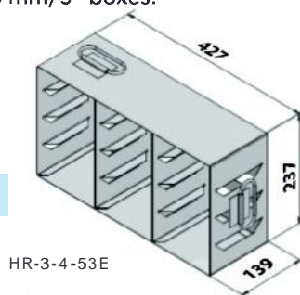

1,4 m³

Transport dimensions (packed)

940 x 940 x 1580 mm

ACCESSORIES INVENTORY SYSTEMS

ALUMINIUM RACK (incl. drawers with grip) for: 50 mm/2" boxes.

article	comp. per freezer	total racks	drawers per rack	boxes per rack	total boxes	max. box height
DSA-4603-136GE	2	6	4	12	72	60
DSA-9573-136GE	1	3	9	27	81	57

DSA-4603-136GE

DSA-9573-136GE

ALUMINIUM RACK (incl. drawers with grip) for: 75 mm/3" boxes.

article	comp. per freezer	total racks	drawers per rack	boxes per rack	total boxes	max. box height
DSA-3813-136GE	2	6	3	9	54	81
DSA-6833-136GE	1	3	6	18	54	83

DSA-3813-136GE

DSA-6833-136GE

STAINLESS STEEL RACK (with grips) for: 50 mm/2" and 75 mm/3" boxes.

article	comp. per freezer	total racks	boxes per rack	total boxes	max. box height
HR-3-4-53E	2	6	12/2"	72/2"	53
HR-3-3-76E	2	6	9/3"	54/3"	76