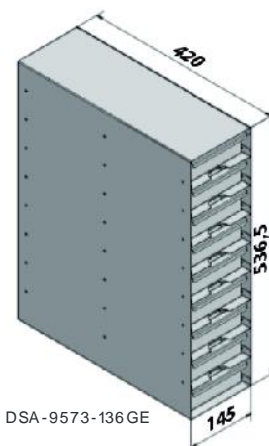

1,4 m³

Transport dimensions (packed)

940 x 940 x 1580 mm

ACCESSORIES INVENTORY SYSTEMS

ALUMINIUM RACK (incl. drawers with grip) for: 50 mm/2" boxes.

article	comp. per freezer	total racks	drawers per rack	boxes per rack	total boxes	max. box height
DSA-4603-136GE	2	6	4	12	72	60
DSA-9573-136GE	1	3	9	27	81	57

DSA-4603-136GE

DSA-9573-136GE

ALUMINIUM RACK (incl. drawers with grip) for: 75 mm/3" boxes.

article	comp. per freezer	total racks	drawers per rack	boxes per rack	total boxes	max. box height
DSA-3813-136GE	2	6	3	9	54	81
DSA-6833-136GE	1	3	6	18	54	83

DSA-3813-136GE

DSA-6833-136GE

STAINLESS STEEL RACK (with grips) for: 50 mm/2" and 75 mm/3" boxes.

article	comp. per freezer	total racks	boxes per rack	total boxes	max. box height
HR-3-4-53E	2	6	12/2"	72/2"	53
HR-3-3-76E	2	6	9/3"	54/3"	76