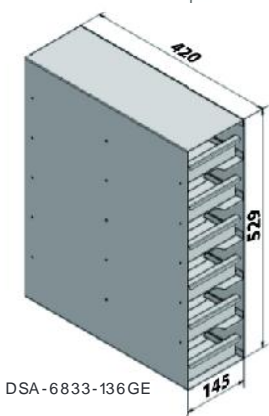

1,4 m³

Transport dimensions (packed)

940 x 940 x 1580 mm

ACCESSORIES INVENTORY SYSTEMS

ALUMINIUM RACK (incl. drawers with grip) for: 50 mm/2" boxes.

article	comp. per freezer	total racks	drawers per rack	boxes per rack	total boxes	max. box height
DSA-4603-136GE	2	6	4	12	72	60
DSA-9573-136GE	1	3	9	27	81	57

DSA-4603-136GE

DSA-9573-136GE

ALUMINIUM RACK (incl. drawers with grip) for: 75 mm/3" boxes.

article	comp. per freezer	total racks	drawers per rack	boxes per rack	total boxes	max. box height
DSA-3813-136GE	2	6	3	9	54	81
DSA-6833-136GE	1	3	6	18	54	83

DSA-3813-136GE

DSA-6833-136GE

STAINLESS STEEL RACK (with grips) for: 50 mm/2" and 75 mm/3" boxes.

article	comp. per freezer	total racks	boxes per rack	total boxes	max. box height
HR-3-4-53E	2	6	12/2"	72/2"	53
HR-3-3-76E	2	6	9/3"	54/3"	76