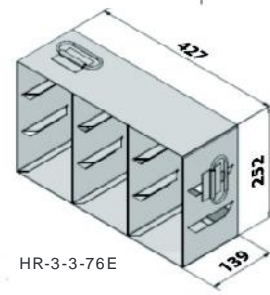

DSA-6833-136GE

HR-3-3-76E

*Specifications subject to change

OPTIONS

CO₂ BACK-UP SYSTEM
Back-up cooling system.

TEMPERATURE RECORDER
7-days/24 hours midi chart recorder, incl. chart paper, pen tip and battery.

NOVO
Text-messenger to pre-programmed mobile phones when controller gives an alarm.

COMMUNICATION BY IFREEZE
Three different ways to communicate with the freezer.
1. Through USB-port.
2. Via a local network (Ethernet).
3. Via Internet/webpage TCP/IP address.

SNIJDE RS LABS

Office and Production
Laurent Janssensstraat 105
5048 AR Tilburg
The Netherlands

Showroom and Testfacility
Gebroeders Salastraat 40
5048 AL Tilburg
The Netherlands

T +31 13 750 15 55
F +31 13 463 86 35
info@snijderslabs.com
www.snijderslabs.com