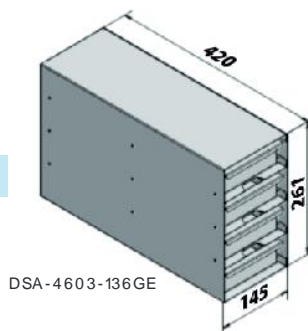

1,4 m³

Transport dimensions (packed)

940 x 940 x 1580 mm

ACCESSORIES INVENTORY SYSTEMS

ALUMINIUM RACK (incl. drawers with grip) for: 50 mm/2" boxes.

article	comp. per freezer	total racks	drawers per rack	boxes per rack	total boxes	max. box height
DSA-4603-136GE	2	6	4	12	72	60
DSA-9573-136GE	1	3	9	27	81	57

DSA-4603-136GE

DSA-9573-136GE

ALUMINIUM RACK (incl. drawers with grip) for: 75 mm/3" boxes.

article	comp. per freezer	total racks	drawers per rack	boxes per rack	total boxes	max. box height
DSA-3813-136GE	2	6	3	9	54	81
DSA-6833-136GE	1	3	6	18	54	83

DSA-3813-136GE

DSA-6833-136GE

STAINLESS STEEL RACK (with grips) for: 50 mm/2" and 75 mm/3" boxes.

article	comp. per freezer	total racks	boxes per rack	total boxes	max. box height
HR-3-4-53E	2	6	12/2"	72/2"	53
HR-3-3-76E	2	6	9/3"	54/3"	76