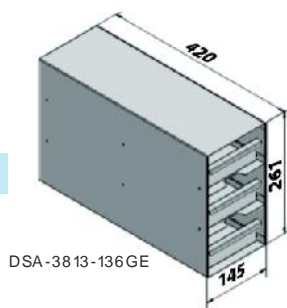

1,4 m³

Transport dimensions (packed)

940 x 940 x 1580 mm

ACCESSORIES INVENTORY SYSTEMS

ALUMINIUM RACK (incl. drawers with grip) for: 50 mm/2" boxes.

article	comp. per freezer	total racks	drawers per rack	boxes per rack	total boxes	max. box height
DSA-4603-136GE	2	6	4	12	72	60
DSA-9573-136GE	1	3	9	27	81	57

DSA-4603-136GE

DSA-9573-136GE

ALUMINIUM RACK (incl. drawers with grip) for: 75 mm/3" boxes.

article	comp. per freezer	total racks	drawers per rack	boxes per rack	total boxes	max. box height
DSA-3813-136GE	2	6	3	9	54	81
DSA-6833-136GE	1	3	6	18	54	83

DSA-3813-136GE

DSA-6833-136GE

STAINLESS STEEL RACK (with grips) for: 50 mm/2" and 75 mm/3" boxes.

article	comp. per freezer	total racks	boxes per rack	total boxes	max. box height
HR-3-4-53E	2	6	12/2"	72/2"	53
HR-3-3-76E	2	6	9/3"	54/3"	76