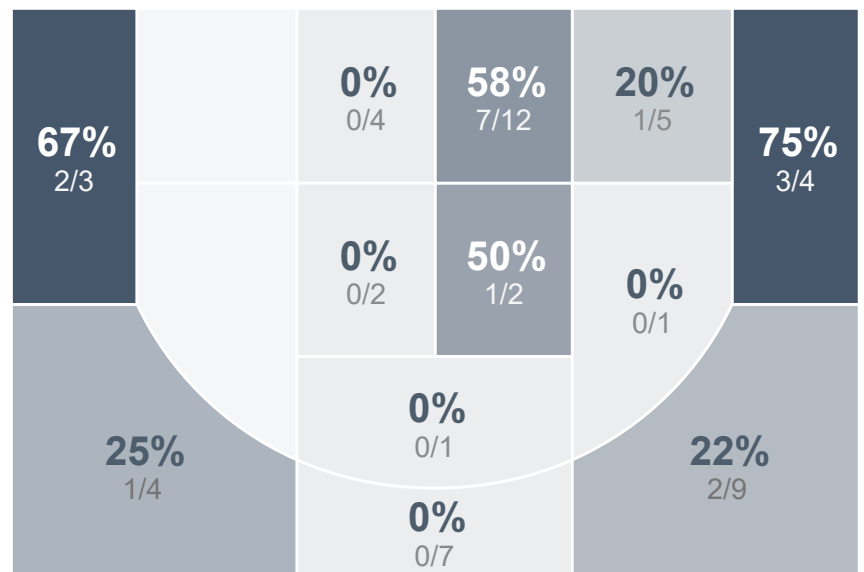

Turtle Mountain