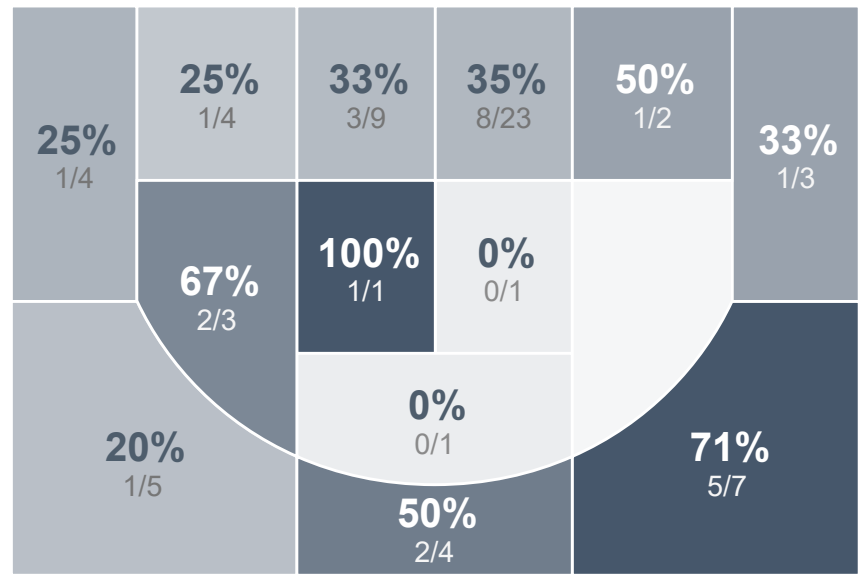

Girls' Varsity Basketball