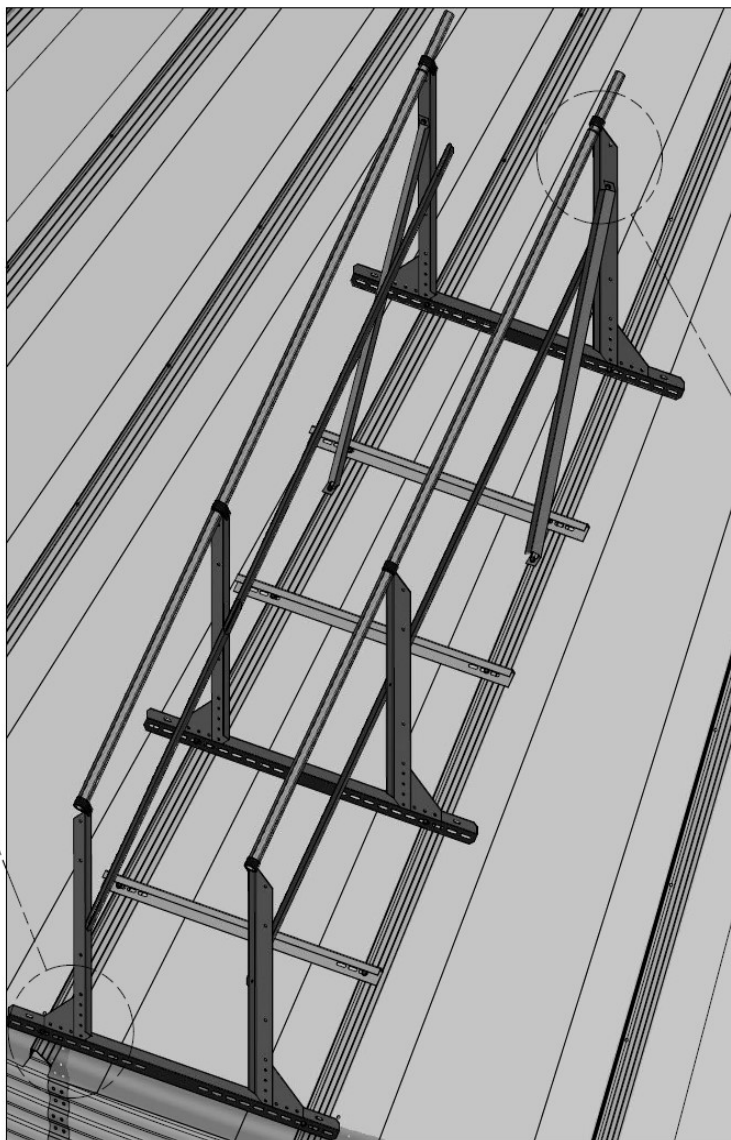

Easy Step

Roof Ladder Handrail

(1) 2-Rung and (1) 3-Rung Easy Step Roof Ladder Handrail depicted with ES61500 Top Post termination for this illustration

Mounts to roof rib in existing holes

1 1/2" handrail with P Clamp mount

Easy Step Roof Ladder Handrail

- Compatible on any roof angle
- Bolts onto existing holes in roof ribs
- 2 bolts to mount each section
- Mounts assure consistent width between handrail all the way up the roof
- Eliminates roof rib interference by transitioning mount location to the top of the roof rib
- 1 ½" tube handrail connected with a vinyl coated P Clamp for smooth hand holds
- Installs in ONE THIRD of the time of the Original Roof Ladder Handrail, making installation cheaper and easier