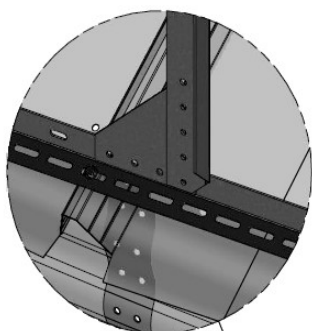

Easy Step

Roof Ladder Handrail

(1) 2-Rung and (1) 3-Rung Easy Step Roof Ladder Handrail depicted with ES61500 Top Post termination for this illustration

Mounts to roof rib in existing holes

1 1/2" handrail with P Clamp mount

Easy Step Roof Ladder Handrail

- Compatible on any roof angle
- Bolts onto existing holes in roof ribs
- 2 bolts to mount each section
- Mounts assure consistent width between handrail all the way up the roof
- Eliminates roof rib interference by transitioning mount location to the top of the roof rib
- 1 ½" tube handrail connected with a vinyl coated P Clamp for smooth hand holds
- Installs in ONE THIRD of the time of the Original Roof Ladder Handrail, making installation cheaper and easier