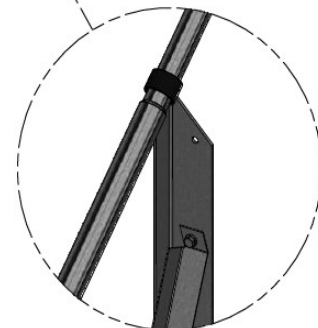

Easy Step

Roof Ladder Handrail

(1) 2-Rung and (1) 3-Rung Easy Step Roof Ladder Handrail depicted with ES61500 Top Post termination for this illustration

Mounts to roof rib in existing holes

1 1/2" handrail with P Clamp mount

Easy Step Roof Ladder Handrail

- Compatible on any roof angle
- Bolts onto existing holes in roof ribs
- 2 bolts to mount each section
- Mounts assure consistent width between handrail all the way up the roof
- Eliminates roof rib interference by transitioning mount location to the top of the roof rib
- 1 ½" tube handrail connected with a vinyl coated P Clamp for smooth hand holds
- Installs in ONE THIRD of the time of the Original Roof Ladder Handrail, making installation cheaper and easier