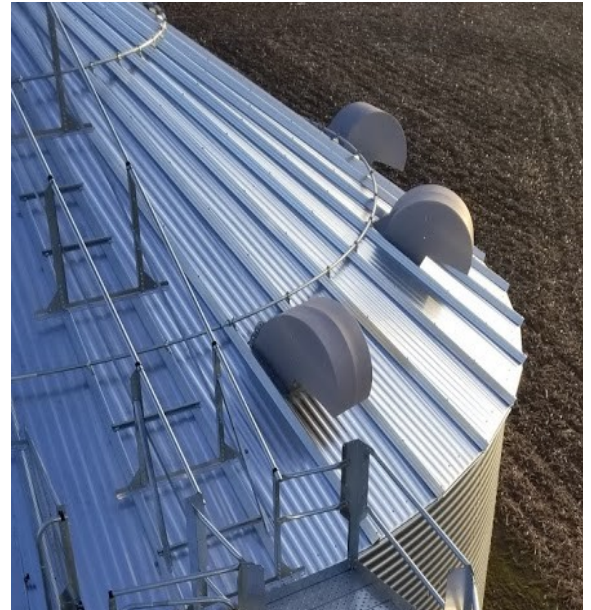

Easy Step

Roof Ladder Handrail

(1) 2-Rung and (1) 3-Rung Easy Step Roof Ladder Handrail depicted with ES61500 Top Post termination for this illustration

Mounts to roof rib in existing holes

1 1/2" handrail with P Clamp mount

Easy Step Roof Ladder Handrail

- Compatible on any roof angle
- Bolts onto existing holes in roof ribs
- 2 bolts to mount each section
- Mounts assure consistent width between handrail all the way up the roof
- Eliminates roof rib interference by transitioning mount location to the top of the roof rib
- 1 ½" tube handrail connected with a vinyl coated P Clamp for smooth hand holds
- Installs in ONE THIRD of the time of the Original Roof Ladder Handrail, making installation cheaper and easier