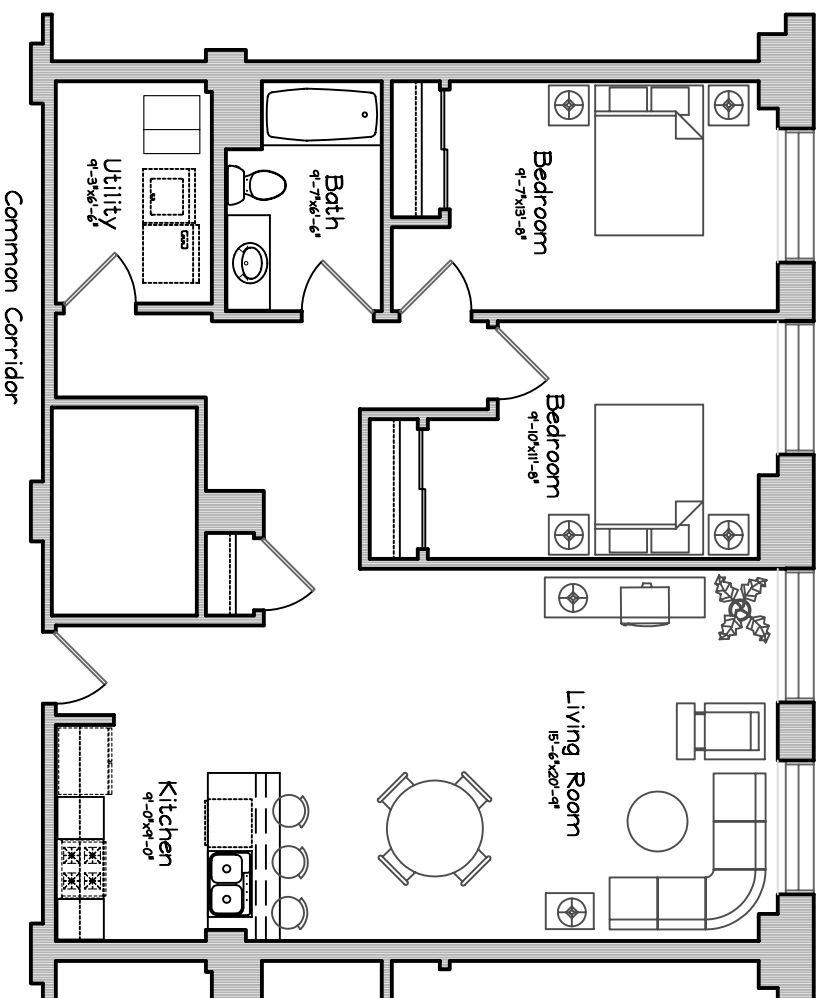

# PLANKINTON LOFT APARTMENTS - 5th FLOOR

Courtyard View

Unit #506 = 1120 sq ft  
Two Bedroom, 1 Bath

Scale : 1/8" = 1'-0"

Square Footage taken from center of corridor/party walls  
to exterior of furred walls.