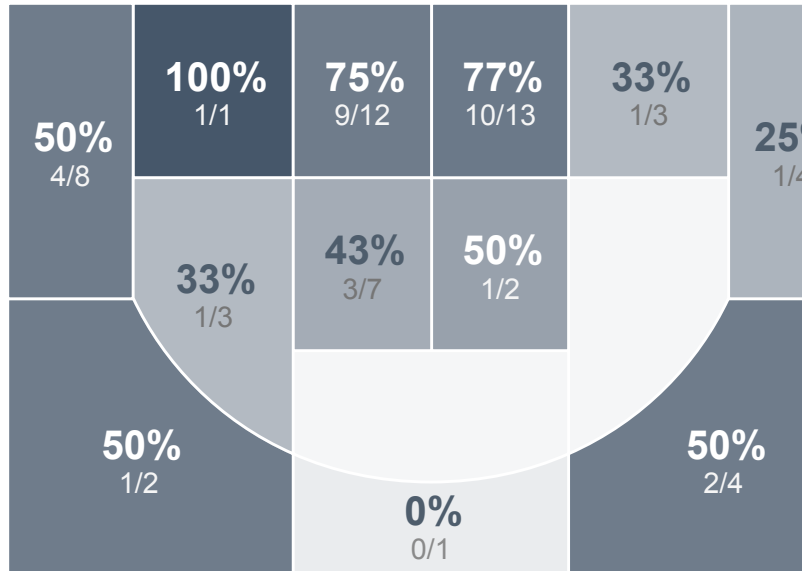

Team Stats

	TMHS	WCHS
FG Made/Attempted	34/60	20/50
Field Goal %	56.7%	40.0%
Effective Field Goal %	63.3%	44.0%
2FG Made/Attempted	26/41	16/38
2FG %	63.4%	42.1%
3FG Made/Attempted	8/19	4/12
3FG %	42.1%	33.3%
FT Made/Attempted	8/14	11/20
Free Throw %	57.1%	55.0%
Points Per Possession	1.13	0.78
Transition Points	14	7
Points Off Turnovers	25	13
Second Chance Points	17	9
Points in the Paint	46	28
Offensive Rebounds	10	10
Defense Rebounds	26	20
Assists	21	12
Deflections	10	7
Steals	10	6
Blocks	4	0
Turnovers	18	21
Personal Fouls	16	16
Charges Taken	0	0

Turtle Mountain