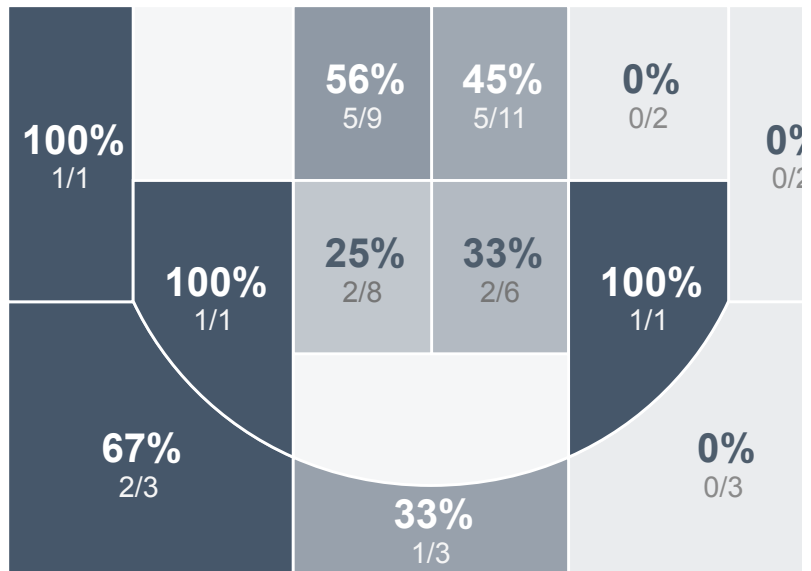

Watford City High School