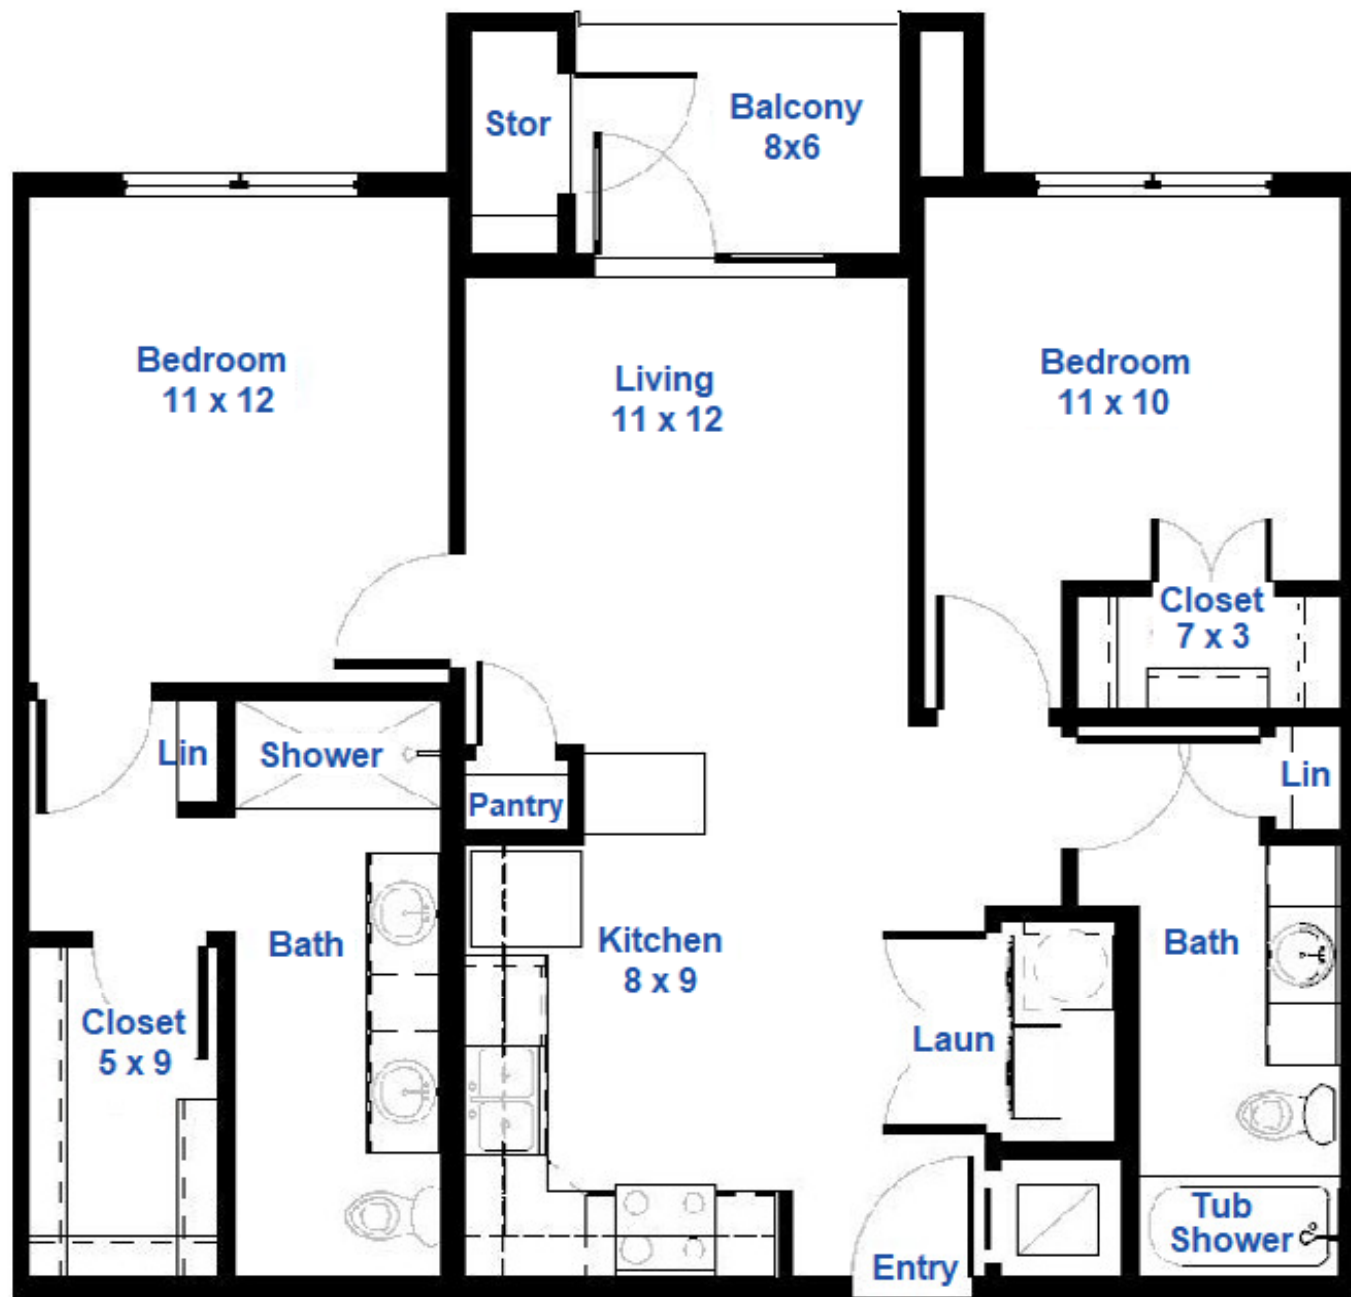

Unit Type B1

Two Bedroom
Two Bath

915 Sq. Ft.

Dimensions and square footage are averages and will vary by location

LEGACY SENIOR
RESIDENCES

Round Rock, Texas
University Blvd.

512-244-5970

www.legacysenior.com