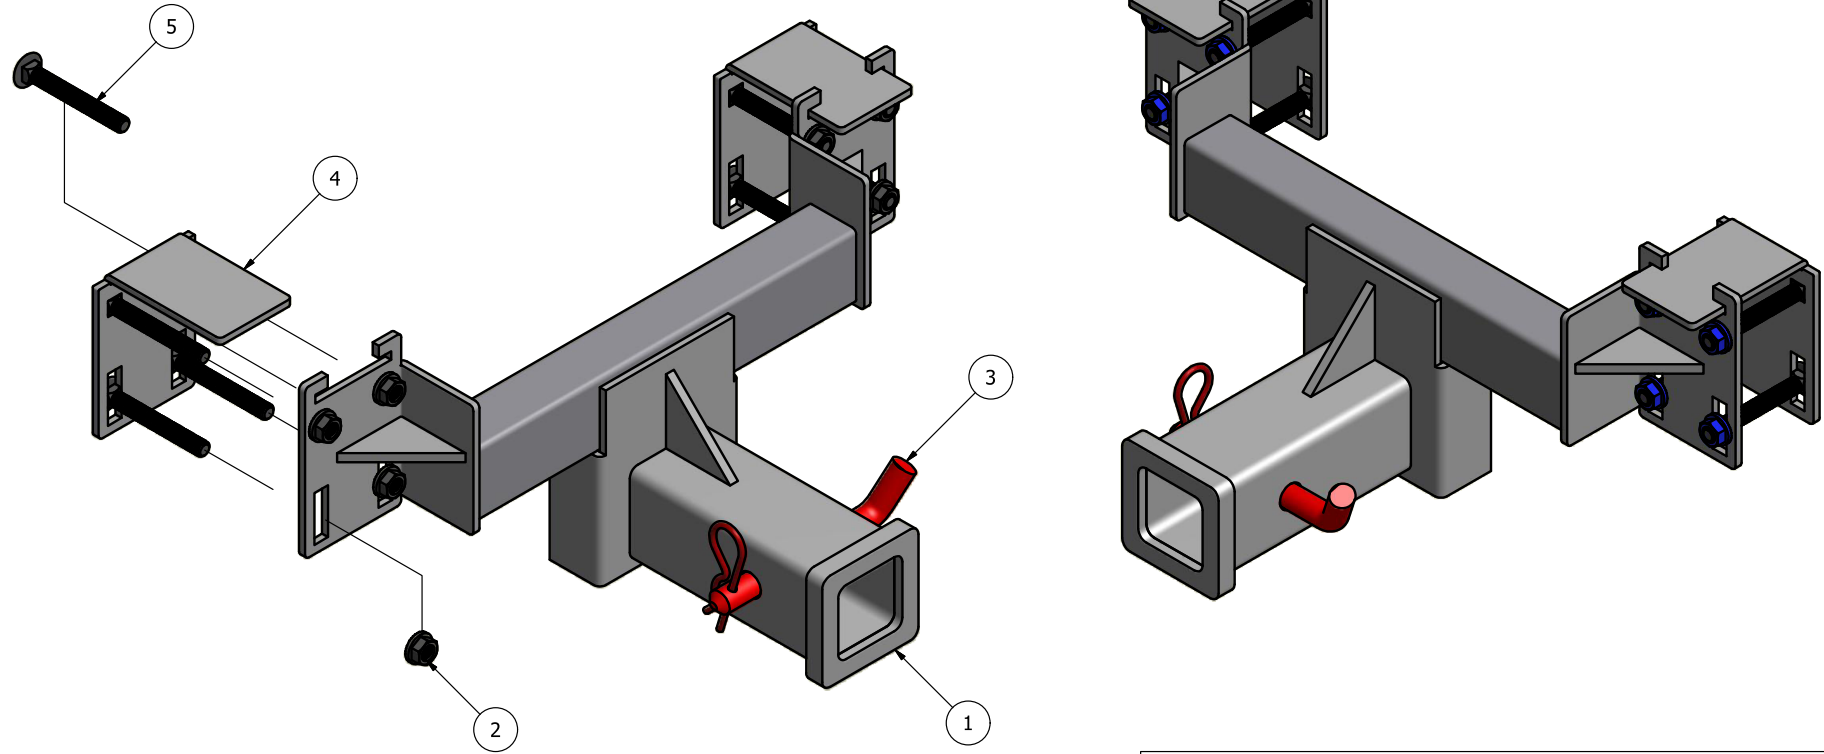

DTHFER-4 Hitch

Part Number: DTHFER-4 (Fits Ferris Z3X)

Parts List			
ITEM	QTY	PART NUMBER	DESCRIPTION
1	1	DTHFER4-01	D'ttach DTHFER-4 Hitch
2	8	69730014	3/8-16 Flanged Nut
3	1	DT58HP	5/8 Hitch Pin w/ Cotter Pin
4	2	DTHFERBP	DTHFER4 Hitch Back Plate
5	8	69860007	3/8-16 X 3.0" LG Square Neck Carriage Bolt