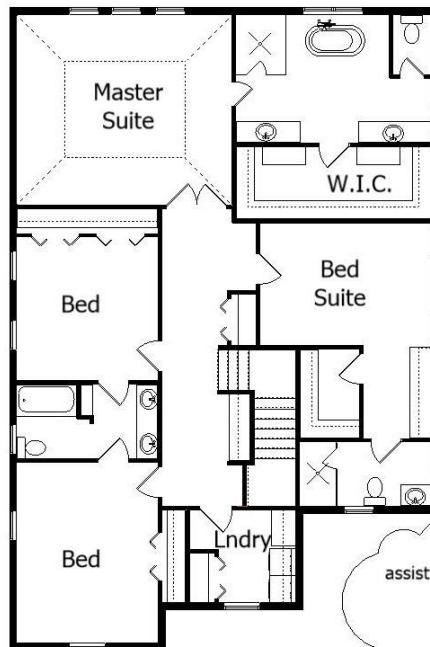

Your Land Your Style Your Home Your Way

Design + Build = Your Best Value

In Town 5018
3388 Sq.Ft.

The **Kraus** Company
DESIGN BUILD

248-972-5549

Whether we modify this plan or assist you in the creation of a Custom Home Plan all your own you take the Design to the Level You Choose.