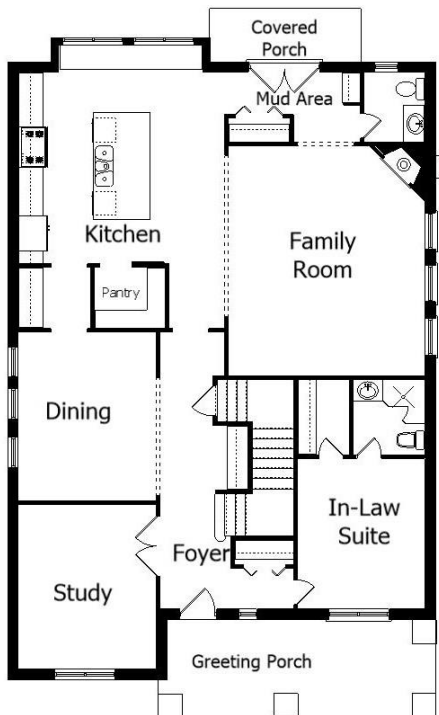

Your Land Your Style Your Home Your Way

Design + Build = Your Best Value

In Town 5018
3388 Sq.Ft.

The **Kraus** Company
DESIGN BUILD

248-972-5549

Whether we modify this plan or assist you in the creation of a Custom Home Plan all your own you take the Design to the Level You Choose.