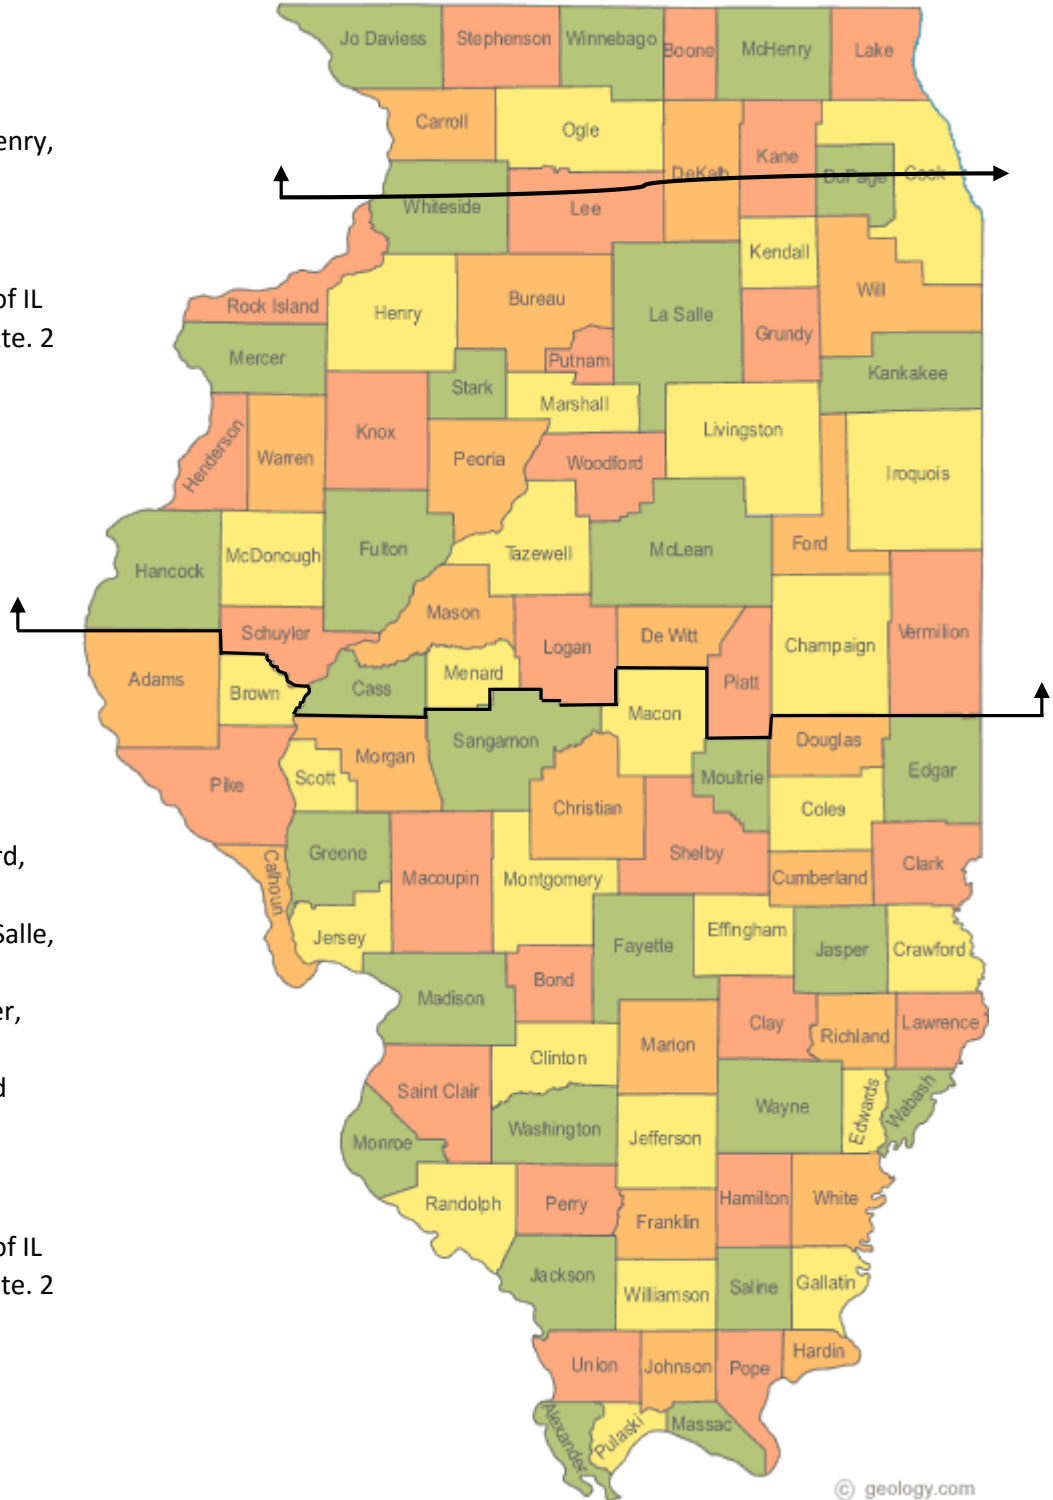

ILLINOIS TERRITORY QUICK REFERENCE GUIDE

NORTHERN ILLINOIS TERRITORY:

Entire Counties of:

Boone, Carroll, Jo Daviess, Lake, McHenry, Ogle, Stephenson, and Winnebago.

Split Counties:

Cook, DuPage, Kane, & DeKalb-North of IL Rte. 38, Lee and Whiteside-North of Rte. 2 & Rte. 30.

SOUTHERN ILLINOIS TERRITORY:

Entire Counties of:

Bureau, Cass, Champaign, DeWitt, Ford, Fulton, Grundy, Hancock, Henderson, Iroquois, Kankakee, Kendall, Knox, LaSalle, Livingston, Logan, Marshall, Mason, McDonough, McLean, Menard, Mercer, Peoria, Piatt, Putnam, Schuyler, Stark, Tazewell, Vermillion, Warren, Will and Woodford.

Split Counties:

Cook, DuPage, Kane, & DeKalb-South of IL Rte. 38, Lee and Whiteside-South of Rte. 2 & Rte. 30.