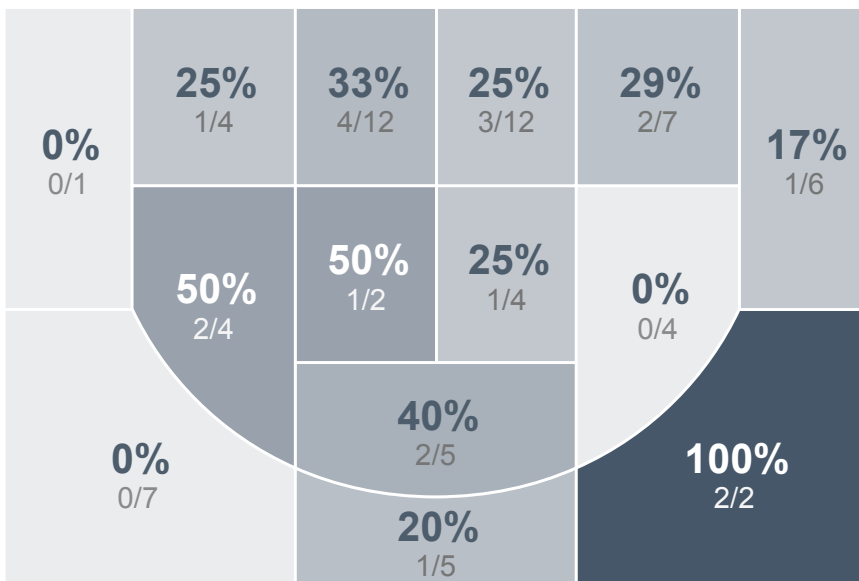

Watford City High School