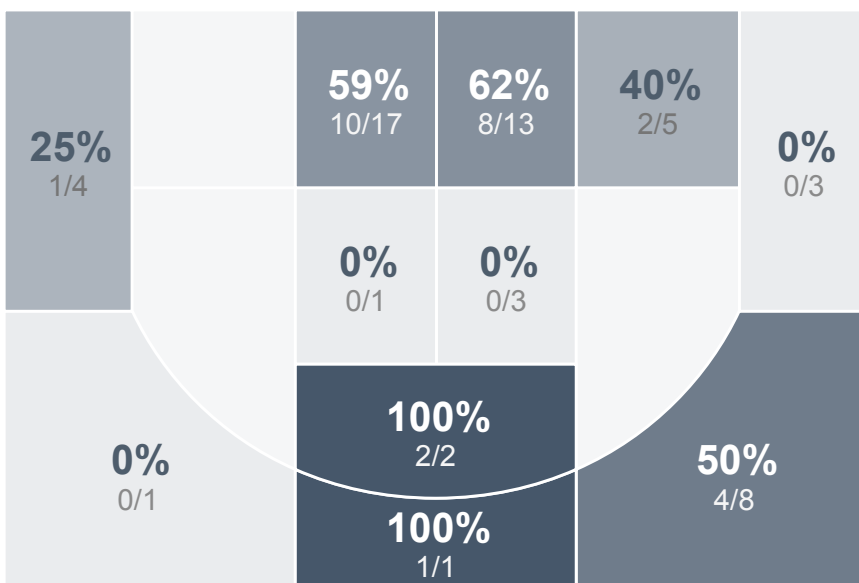

Girls Varsity Basketball