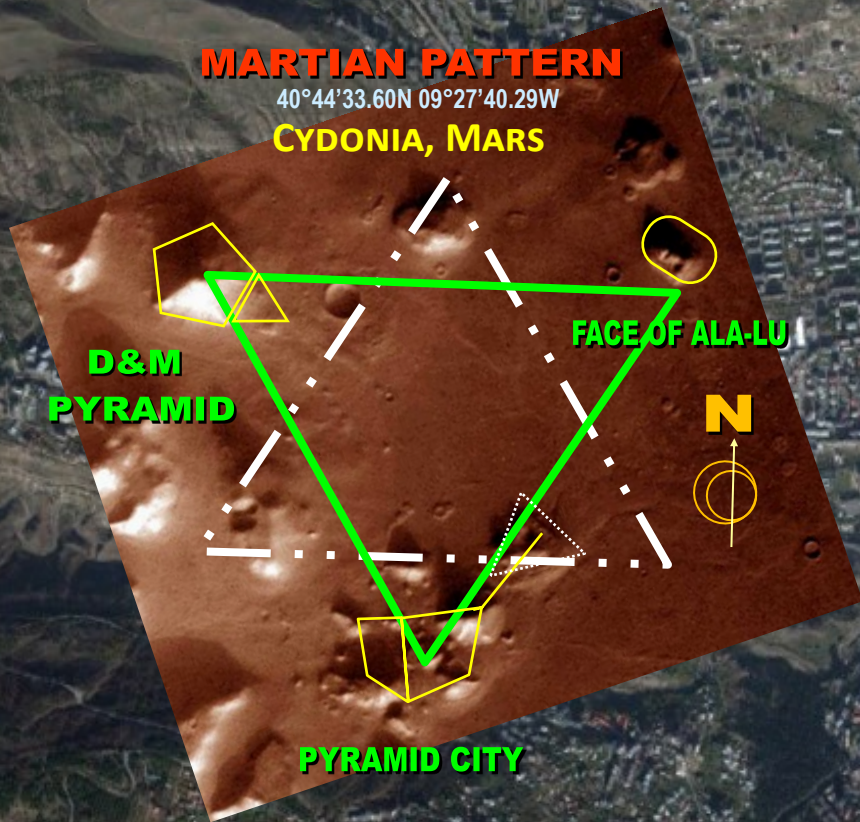

MARTIAN LEY LINES OF TBILISI

The purpose of this study is to present the evidence that the geometric ley-lines of the following city layout is set to the *Cydonia, Mars* ley-lines. Pertaining to the *Cydonia, Mars* anomalies, there are 3 main pyramid structures that comprise the *Martian Motif*. There is the famous *Face of Mars*, the giant *Pentagon Fortress* and the *Pleiadian Pyramid City*. These 3 structures triangulate each other and would make up the core of a large metropolitan city on Earth. What is astonishing is that such a *Martian Motif* is seen implemented in the architecture of almost all the ancient civilizations on Earth. This started, at least based on the archeological record after the *Flood of Noah* with Babylon and Sumer. How the *Martian Motif* is tied to the ley-lines of ancient cities, temples and structures is that perhaps the lost knowledge and connection of the Martian civilization was conveyed to the few and selected 'priestly' class on Earth that constitutes the Secret Societies, etc. This special class of humans are perhaps tasked at keeping the legacy, lifeline and bloodline operational. Even now in the modern era, the same *Cydonia, Mars* motif is incorporated into the major capitals.

MARTIAN MOTIF OF THE PLEIADIAN KIND

Google Earth

© Composition & Some Graphics by
LUIS B. VEGA
 vegapost@hotmail.com
 www.PostScripts.org
 FOR ILLUSTRATION PURPOSES ONLY

Main Sources
 Bloodlines of the Illuminati
 GoogleEarth.com
 Morals and Dogmas
 The Secrets of All Ages
 Wikipedia.com

Image © 2017 DigitalGlobe

Imagery Date: 11/8/2016 41°43'06.14" N 44°46'40.37" E elev 0 ft eye alt 34497 ft