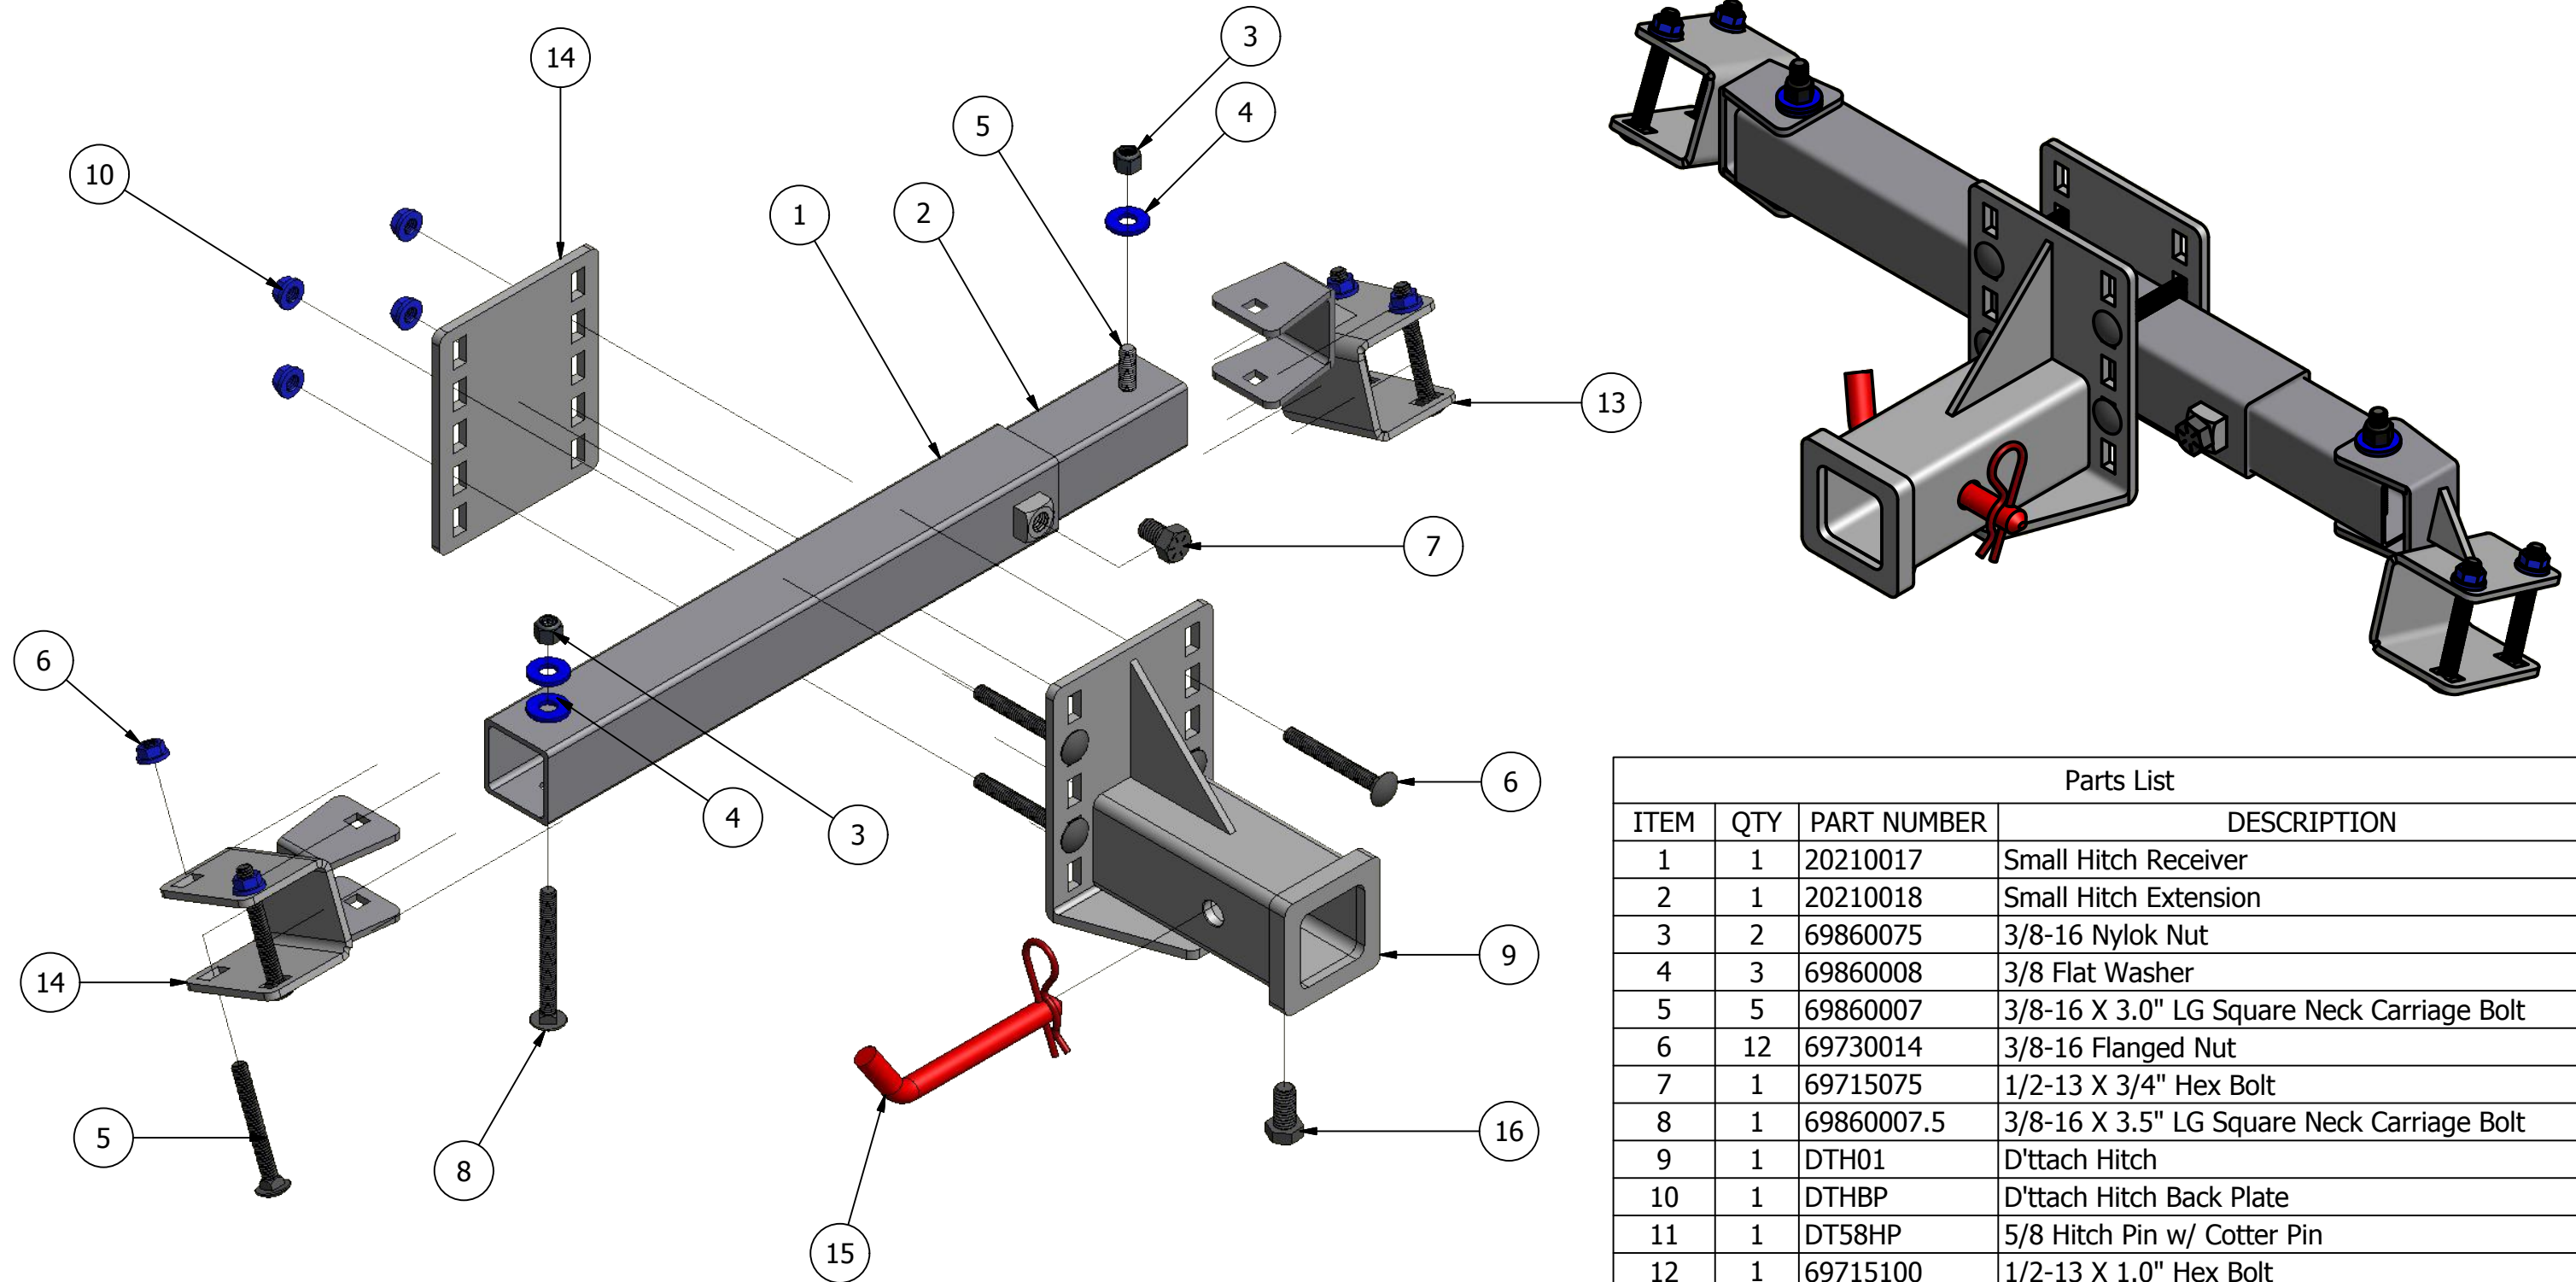

DTHWRI-3642FD

NOTE: Part Number **DTHWRI-3642FD** 2020 & Up Small Telescopic Cross Bar Spans 20-26 inches between castor arms with 36"-42" Wright Stander Fixed Deck Brackets.
Includes all parts below.

Parts List			
ITEM	QTY	PART NUMBER	DESCRIPTION
1	1	20210017	Small Hitch Receiver
2	1	20210018	Small Hitch Extension
3	2	69860075	3/8-16 Nylok Nut
4	3	69860008	3/8 Flat Washer
5	5	69860007	3/8-16 X 3.0" LG Square Neck Carriage Bolt
6	12	69730014	3/8-16 Flanged Nut
7	1	69715075	1/2-13 X 3/4" Hex Bolt
8	1	69860007.5	3/8-16 X 3.5" LG Square Neck Carriage Bolt
9	1	DTH01	D'ttach Hitch
10	1	DTHBP	D'ttach Hitch Back Plate
11	1	DT58HP	5/8 Hitch Pin w/ Cotter Pin
12	1	69715100	1/2-13 X 1.0" Hex Bolt
13	1	20210026	36" & 42" Wright Stander Bracket for the 1.75" Extension Tube
14	1	20210027	Fixed Deck Right Bracket for the 2" Receiver Tube