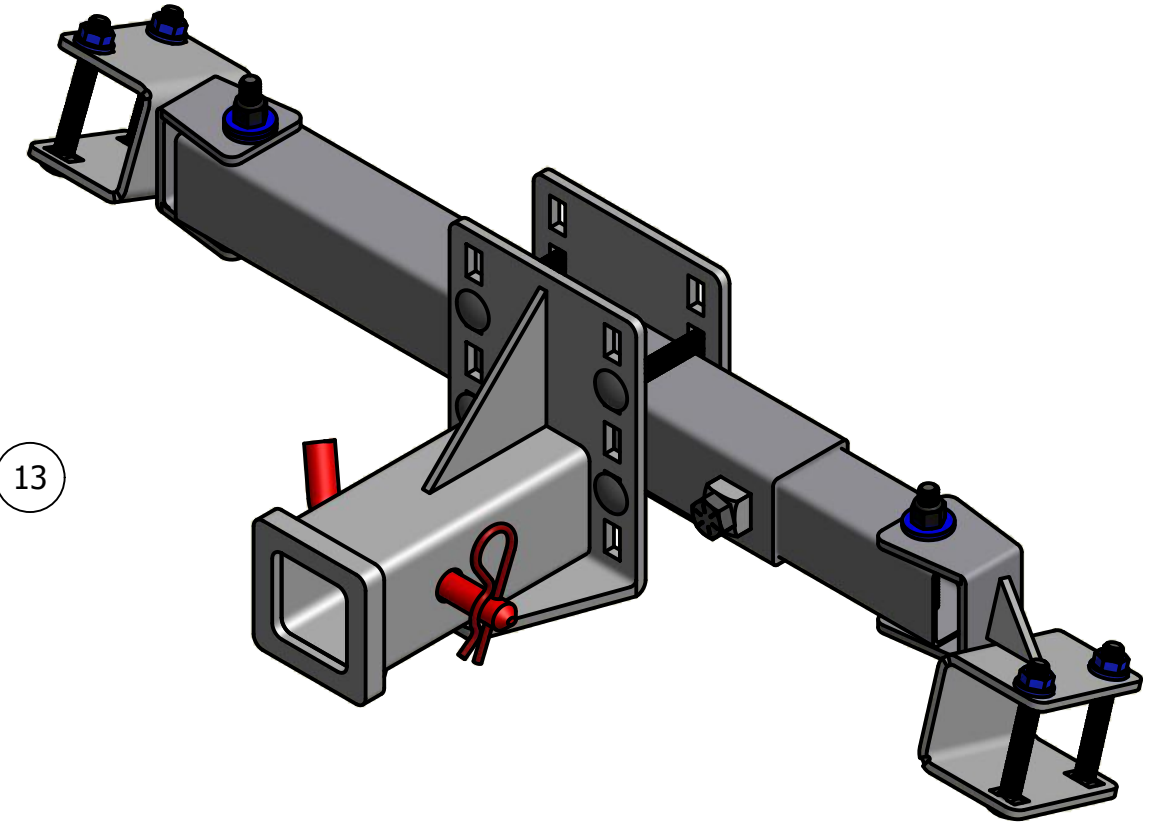

DTHWRI-3642FD

NOTE: Part Number **DTHWRI-3642FD** 2020 & Up Small Telescopic Cross Bar Spans 20-26 inches between castor arms with 36"-42" Wright Stander Fixed Deck Brackets.
Includes all parts below.

Parts List			
ITEM	QTY	PART NUMBER	DESCRIPTION
1	1	20210017	Small Hitch Receiver
2	1	20210018	Small Hitch Extension
3	2	69860075	3/8-16 Nylok Nut
4	3	69860008	3/8 Flat Washer
5	5	69860007	3/8-16 X 3.0" LG Square Neck Carriage Bolt
6	12	69730014	3/8-16 Flanged Nut
7	1	69715075	1/2-13 X 3/4" Hex Bolt
8	1	69860007.5	3/8-16 X 3.5" LG Square Neck Carriage Bolt
9	1	DTH01	D'ttach Hitch
10	1	DTHBP	D'ttach Hitch Back Plate
11	1	DT58HP	5/8 Hitch Pin w/ Cotter Pin
12	1	69715100	1/2-13 X 1.0" Hex Bolt
13	1	20210026	36" & 42" Wright Stander Bracket for the 1.75" Extension Tube
14	1	20210027	Fixed Deck Right Bracket for the 2" Receiver Tube