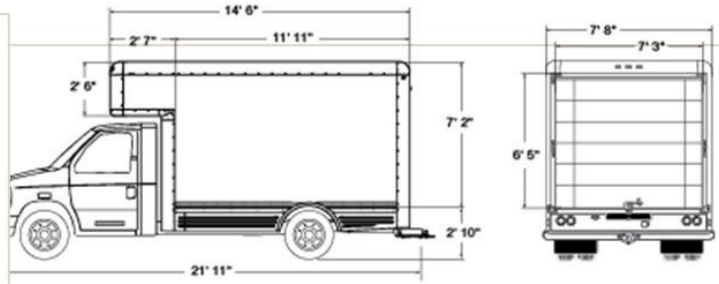

15ft THRIFTY MOVER

15ft truck rentals are perfect for apartment moves and even two bedroom household one-way moves. Individuals upgrading from a 1-2 bedroom apartment generally rent our 15ft moving truck as it has just the right amount of loading capacity. U-Haul offers truck rentals for both one-way and in-town for local moves, so get packing and let U-Haul help you move! Our 15ft moving truck is equipped with a 2'2" wide loading ramp and a Mom's Attic for extra storage space and can load more than 6,100 lbs.

Dimensions

- Inside dimensions: 14'6" x 7'8" x 7'2" (LxWxH)
- Mom's Attic: 2'7" x 7'8" x 2'6" (LxWxH)

Fuel

- Unleaded fuel
- Fuel tank capacity: 40 gal.
- Miles per gallon: 6/8 mpg

Capacity

- Volume: 733 cu. ft.
- Max load: 6,190 lbs.
- Gross vehicle weight: 14,050 lbs. max.

Features

- Fuel economy gauge
- Air bags
- Seats 3 for adults
- Automatic transmission
- Air conditioning
- AM/FM radio
- Gentle-Ride suspension
- Disc brakes
- 2'10" Low Deck
- Hitch with 2" ball accepts up to 2 5/16"
- Tie downs