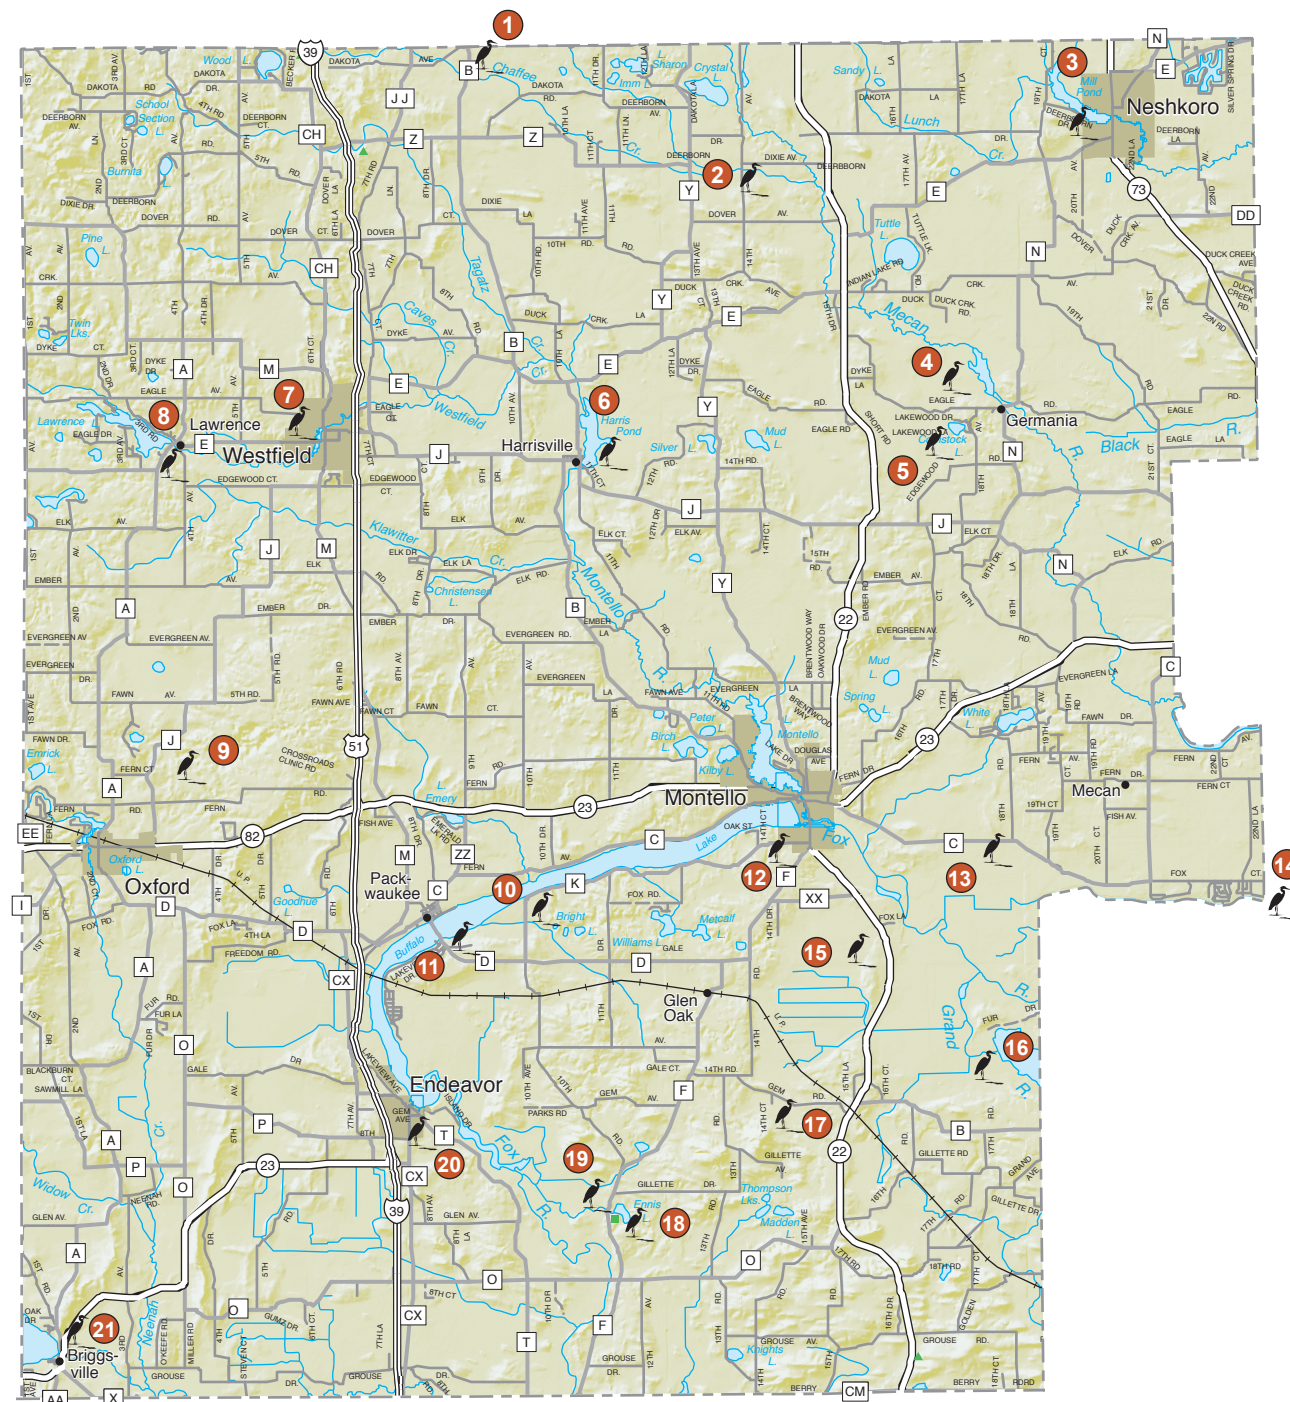

Daryl Christensen's Marquette County Birding Locations

Habitat Codes: T-Town; F-Forest; M-Marsh; G-Grasslands; S-Shrub;
W-Water; P-Parking and Public Access; H-Hiking

- | | |
|----------------------------------|---|
| 1. Chaffee Creek P, H, F, S, W | 11. Packwaukee T, M, W, P, H |
| 2. Mecoan River P, H, F, S, W, G | 12. Page Creek P, H, F, M, W, S, G |
| 3. Neshkoro Millpond P, T, W | 13. Puckaway Marsh M, W |
| 4. Germania F, M, G, S, W, P, H | 14. Lake Puckaway P, M, W |
| 5. Comstock Bog P, H, M | 15. Hope Marsh P, H, F, M, W, S |
| 6. Harrisville T, P, M, W | 16. Grand River P, H, F, M, G, S, W |
| 7. Westfield T, P, W | 17. Observatory Hill P, H, F |
| 8. Lawrence T, P, H, F, G, W | 18. Muir Park P, H, F, M, G, S, W |
| 9. Oxford Hills T, F, G, S | 19. Fox River Crane Marsh P, H, F, M, G |
| 10. Montello T, M, G, W, P, H | 20. Endeavor T, P, M, W |
| | 21. Briggsville T, P, M, F, W, G |