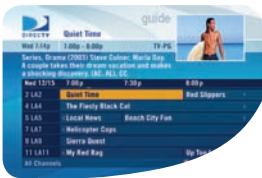

ADVANCED PROGRAM GUIDE®

View DIRECTV® channels on one simple guide, and sneak a peak at what's coming with up to 3.5 days of program listings.

SEARCH

Locate a particular program, movie or sports event — even shows starring a favorite actor in a snap with this convenient feature.