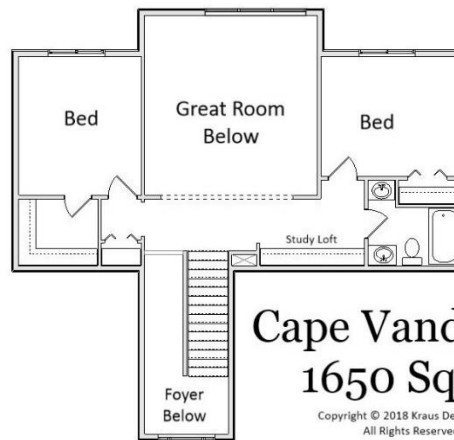

Your Land Your Style Your Home Your Way

Design + Build = Your Best Value

Affordable Value Lifestyle Design Series

www.krausbuild.com

Lifestyle Design Series
Customizable Home Plan

Cape Vanderbilt
1650 Sq.Ft.