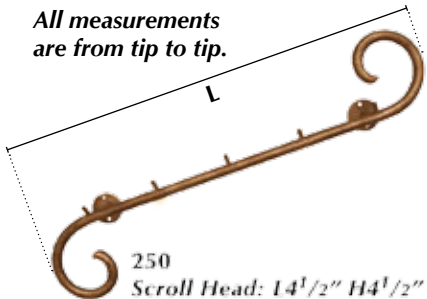

4005 MALLORCA  
L29½" H14¾"

4006 VALENCIA  
L29½" H11"

4007 MINERVA  
L22" H10"

4008 ISABELLE  
L37½" H19½"

4009 ASHA  
L27" H14"

4010 SEVILLE  
L26½" H15½"

4011 MORNING GLORY  
L45½" H12½"

## Decorative Scrolls

All measurements  
are from tip to tip.

250  
Scroll Head: L4½" H4½"  
5/8" Solid, min. length 16"  
Shown as left.  
Knobs on front side.

266  
Bottom Scroll Head: L7½" H7"  
Top Scroll Head: L2½" H3½"  
min. length 17", max. length 48".  
Shown as left. Knobs on back side.

267  
Scroll Head: L7½" H7"  
min. length 27", max. length 48".  
Shown as left. Knobs on back side.

268  
Scroll Head: L5½" H6½"  
5/8" Solid, min. length 16"  
Shown as left.  
Knobs on front side.

270  
Scroll Head: H5½"  
5/8" Solid, min. length 16".  
Knobs on front side.

269  
Scroll Head: L4½" H6½"  
5/8" Solid, min. length 16".  
Shown as right.  
Knobs on front side.