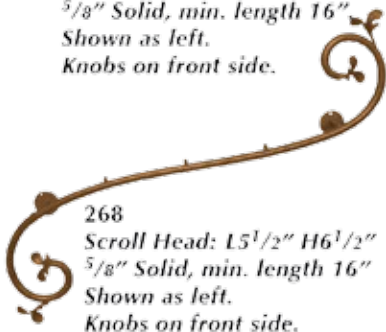

## Lightweight Decorative Crowns

Mounting options include Flush, Wood Duster Bracket and Wall Bracket P3"

4001 SERVENA  
L38" H15"

4002 CASTILLA  
L30" H13"

4003 CAMILLA  
L33½" H8¾"

4004 SOFIA  
L28¼" H4"

## Decorative Scrolls

All measurements  
are from tip to tip.

250  
Scroll Head: L4½" H4½"  
5/8" Solid, min. length 16"  
Shown as left.  
Knobs on front side.

266  
Bottom Scroll Head: L7½" H7"  
Top Scroll Head: L2½" H3½"  
min. length 17", max. length 48".  
Shown as left. Knobs on back side.

267  
Scroll Head: L7½" H7"  
min. length 27", max. length 48".  
Shown as left. Knobs on back side.

268  
Scroll Head: L5½" H6½"  
5/8" Solid, min. length 16"  
Shown as left.  
Knobs on front side.

270  
Scroll Head: H5½"  
5/8" Solid, min. length 16".  
Knobs on front side.

269  
Scroll Head: L4½" H6½"  
5/8" Solid, min. length 16".  
Shown as right.  
Knobs on front side.