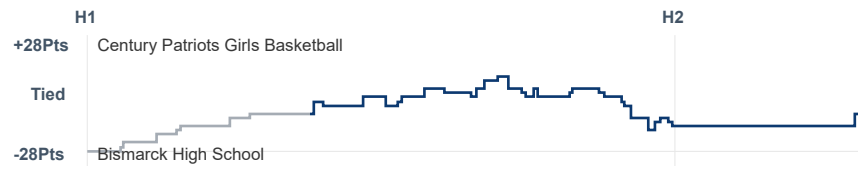

Box Score Report

CHS @ Bismarck - Jan 3, 2023 - W 66-44

Period Stats

Team	1	2	Final
CHS	30	36	66
BHS	24	20	44

Run Graph

Team Stats

	CHS	BHS
Field Goal %	37.0%	19.2%
Effective Field Goal %	44.4%	23.1%
2FG Made/Attempted	12/34	6/34
2FG%	35.3%	17.6%
3FG Made/Attempted	8/20	4/18
3FG%	40.0%	22.2%
FT Made/Attempted	18/29	20/24
Free Throw Percentage	62.1%	83.3%
Points Per Possession	1.00	0.68
Transition Points	5	6
Points Off Turnovers	6	1
Second Chance Points	9	6
Points in the Paint	20	10
Offensive Rebounds	11	10
Defense Rebounds	31	23
Assists	14	8
Deflections	8	6
Steals	5	4
Blocks	1	2
Turnovers	9	11
Personal Fouls	19	24
Charges Taken	1	0