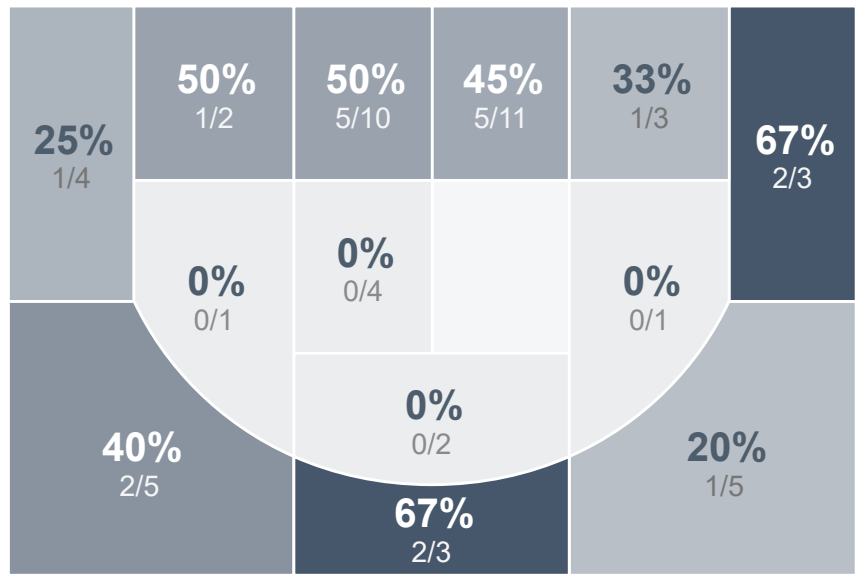

Box Score Report

CHS @ Bismarck - Jan 3, 2023 - W 66-44

Period Stats

Team	1	2	Final
CHS	30	36	66
BHS	24	20	44

Run Graph

Team Stats

	CHS	BHS
Field Goal %	37.0%	19.2%
Effective Field Goal %	44.4%	23.1%
2FG Made/Attempted	12/34	6/34
2FG%	35.3%	17.6%
3FG Made/Attempted	8/20	4/18
3FG%	40.0%	22.2%
FT Made/Attempted	18/29	20/24
Free Throw Percentage	62.1%	83.3%
Points Per Possession	1.00	0.68
Transition Points	5	6
Points Off Turnovers	6	1
Second Chance Points	9	6
Points in the Paint	20	10
Offensive Rebounds	11	10
Defense Rebounds	31	23
Assists	14	8
Deflections	8	6
Steals	5	4
Blocks	1	2
Turnovers	9	11
Personal Fouls	19	24
Charges Taken	1	0

Century Patriots Girls Basketball

Bismarck High School

Century Patriots Girls Basketball's Player Stats

Name	Pts	FG	3FG	FT	+/-	MINS	OREB	DREB	AST	DEFL	STL	BLK	TO	FOUL	CHG
#2 Logan Nissley	17	5/13	3/7	4/5	+ 25	33	1	12	3	3	4	0	1	1	0
#3 Eden Fridley	6	2/11	2/6	0/0	+ 18	38	1	2	2	3	0	0	1	5	0
#5 Zoie Austin	12	3/9	1/3	5/7	+ 24	28	4	3	6	0	0	0	2	2	0
#10 Abby Fosland	0	0/2	0/0	0/0	- 2	2	0	1	0	0	0	0	0	0	0
#11 Ziah GreyBull	8	3/5	2/3	0/0	+ 23	22	0	2	1	0	0	1	1	4	0
#12 Londyn Dschaak	0	0/0	0/0	0/2	- 2	4	0	1	0	0	0	0	0	1	0
#13 Bergan Kinnebrew	17	5/10	0/1	7/11	+ 22	35	2	4	2	2	1	0	2	1	1
#14 Ashlyn Buchholz	0	0/0	0/0	0/0	- 8	2	0	0	0	0	0	0	0	1	0
#23 Gabi Bird	0	0/0	0/0	0/0	- 7	5	0	1	0	0	0	0	0	1	0
#33 Erika Lee	6	2/4	0/0	2/4	+ 17	24	2	3	0	0	0	0	2	3	0