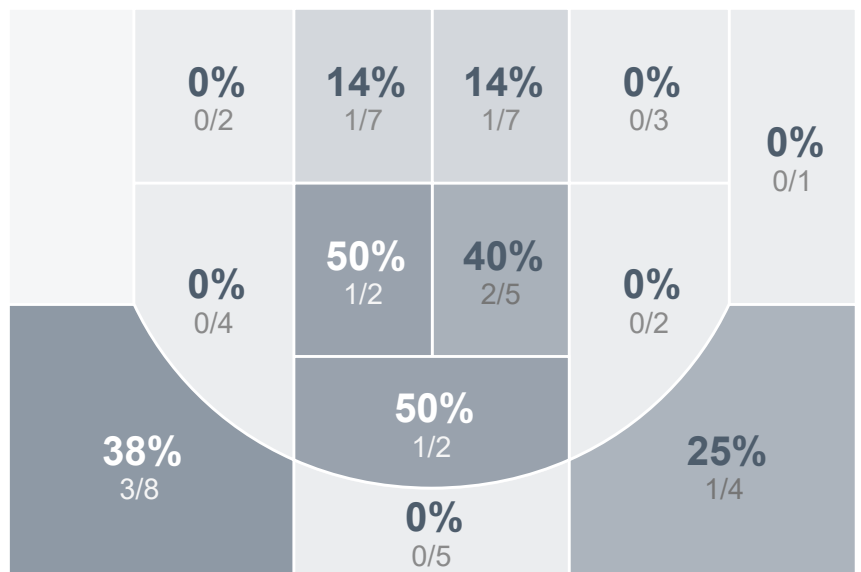

Bismarck High School