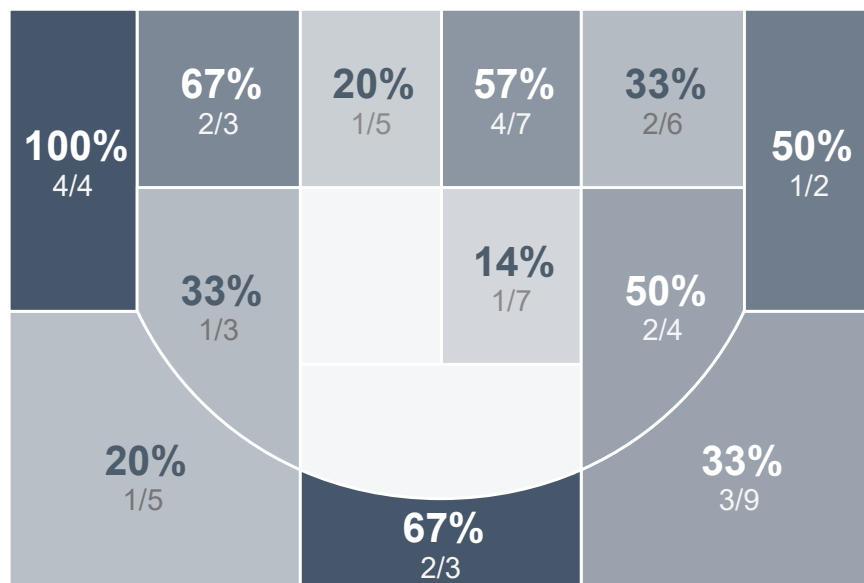

Watford City High School