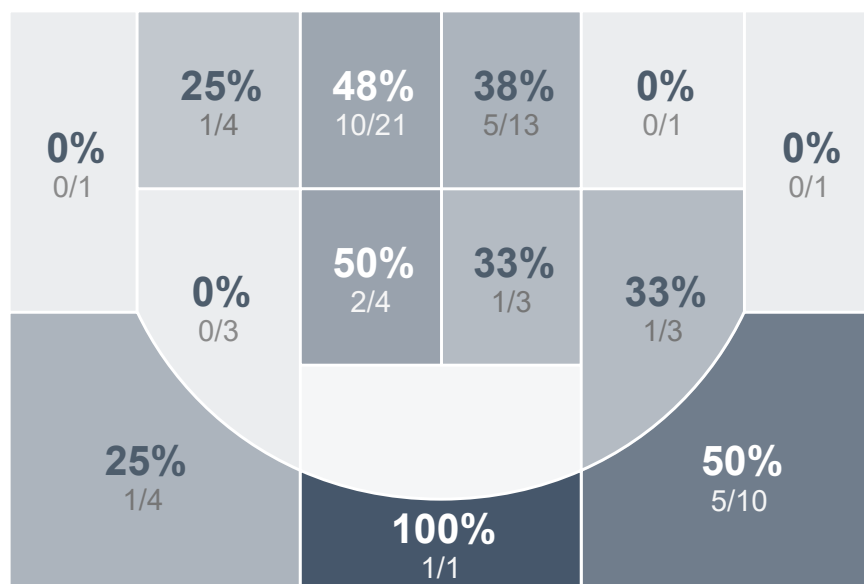

Boys' Varsity Basketball