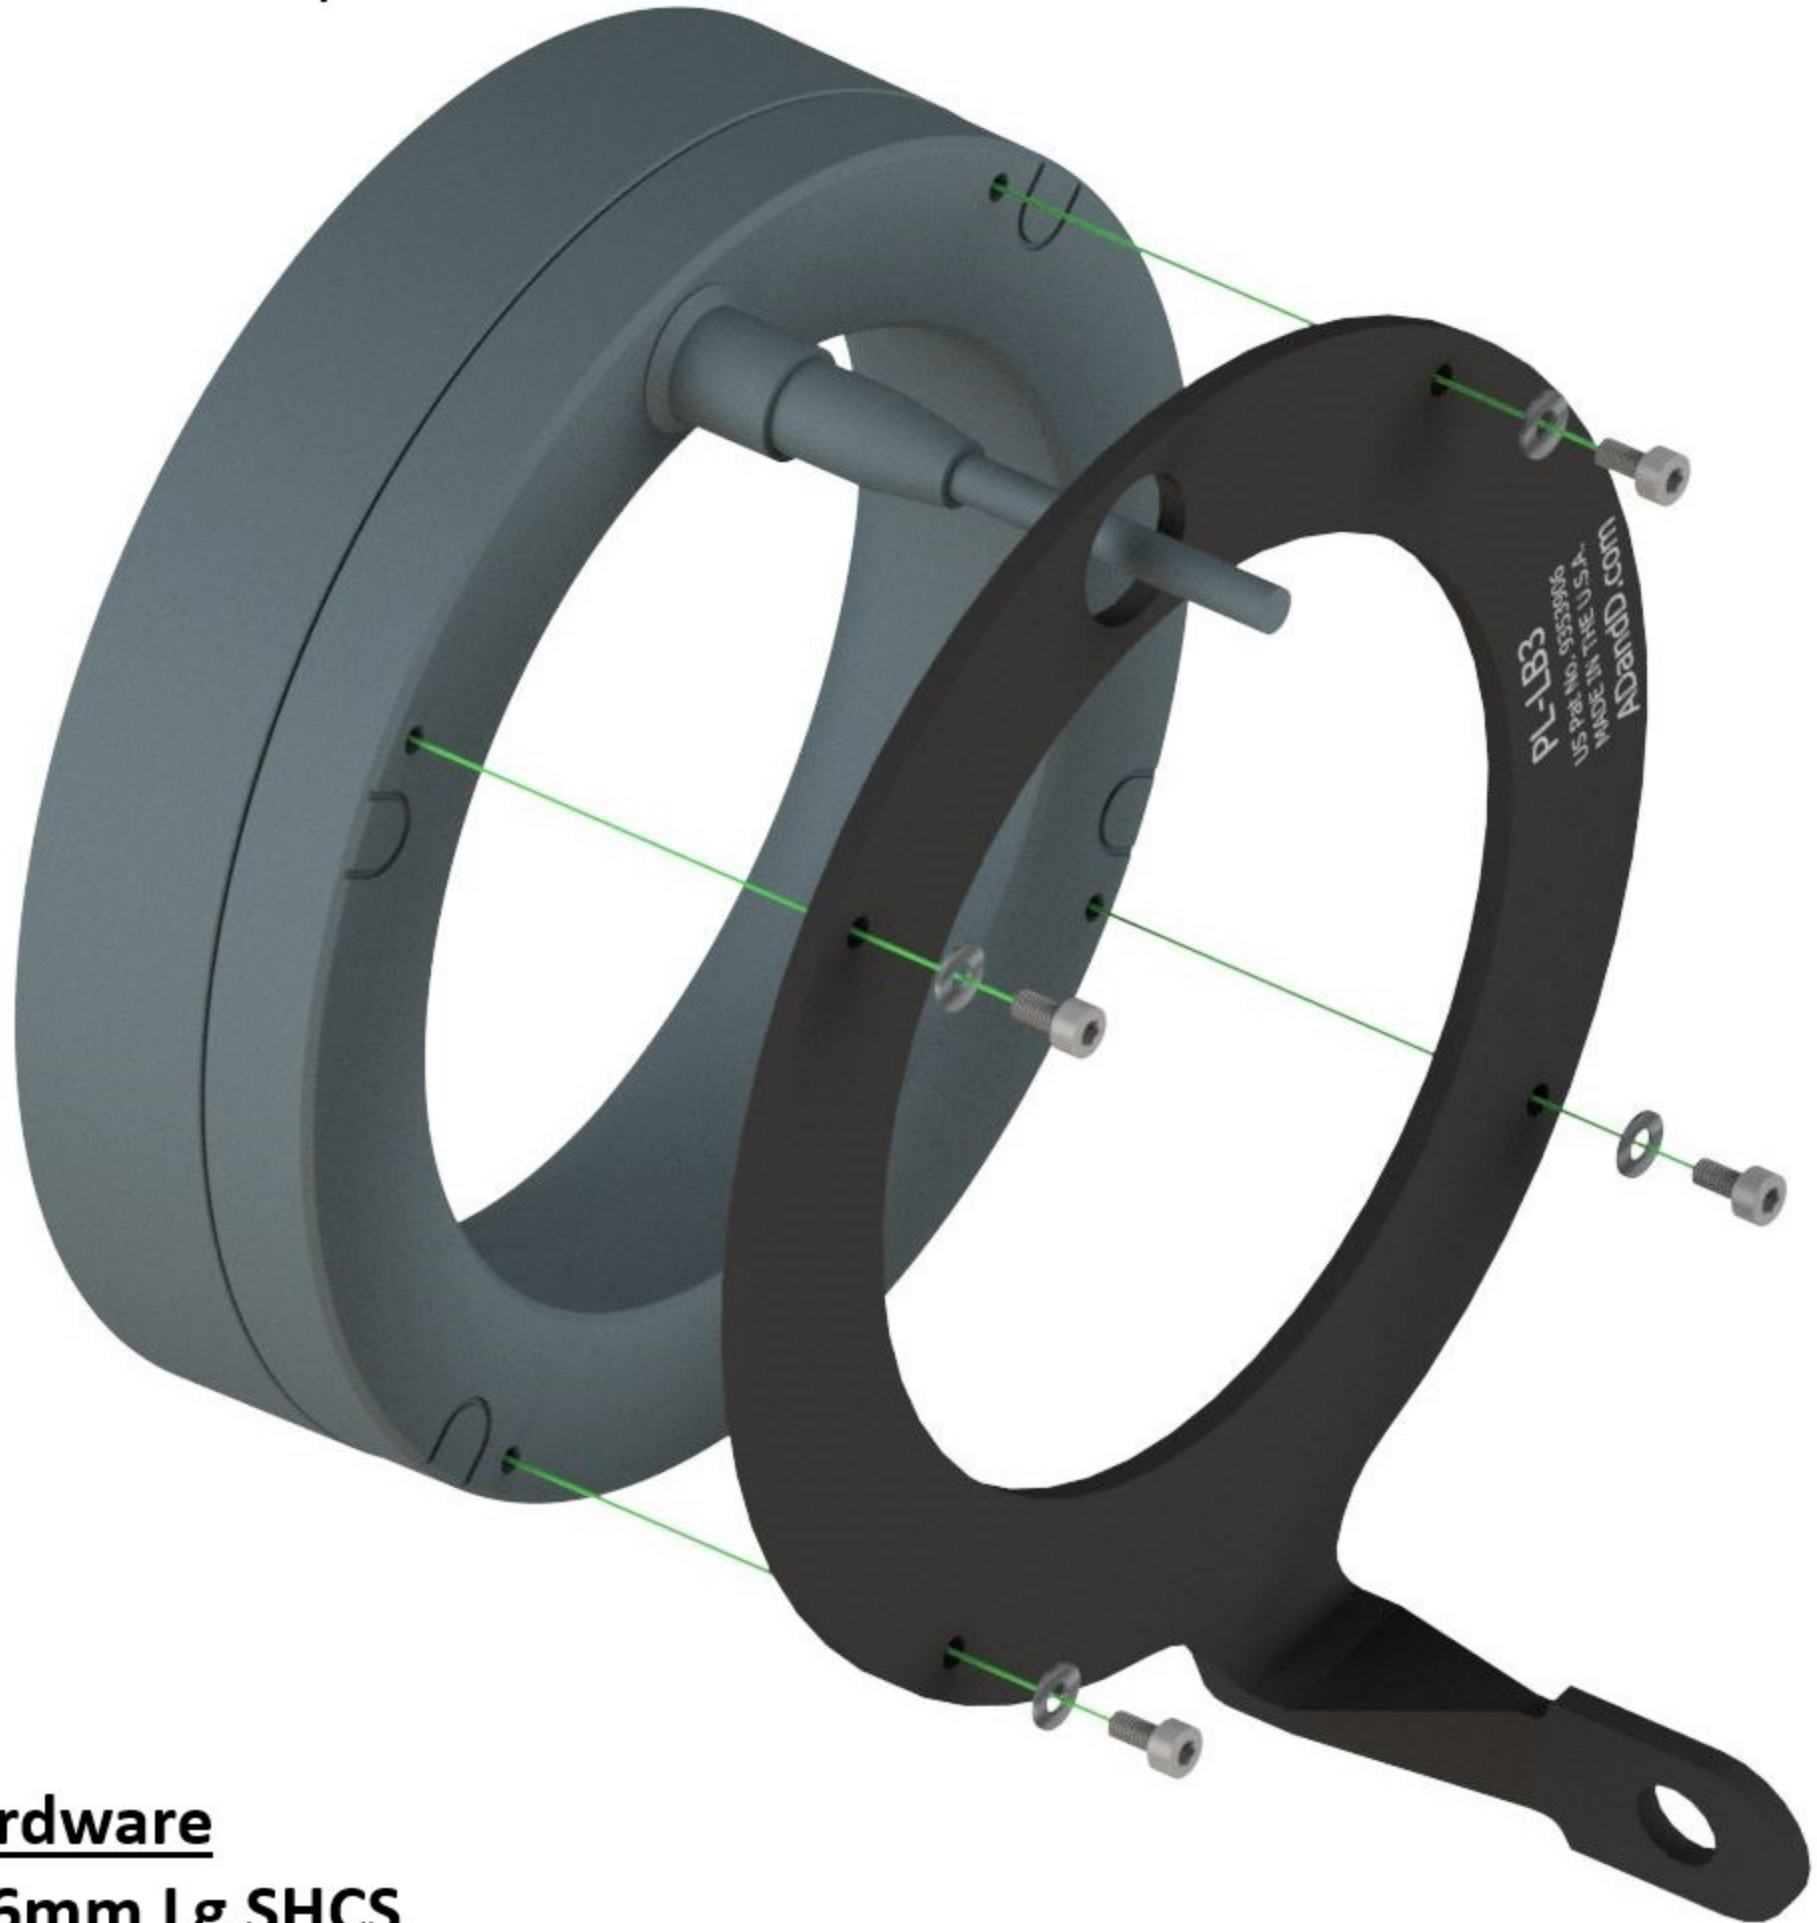

## ADandD Pop Link #PL-LB3

(Keyence #CA-DRW10X Shown)

### Included Hardware

(4) M3-.5 X 6mm Lg SHCS

(4) M3 Flat Washer