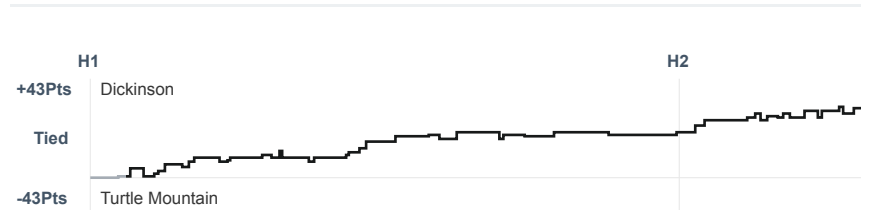

Box Score Report

DHS vs Turtle Mountain - Feb 8, 2019 - W 81-38

Period Stats

Team	1	2	Final
DHS	39	42	81
TMHS	19	19	38

Run Graph