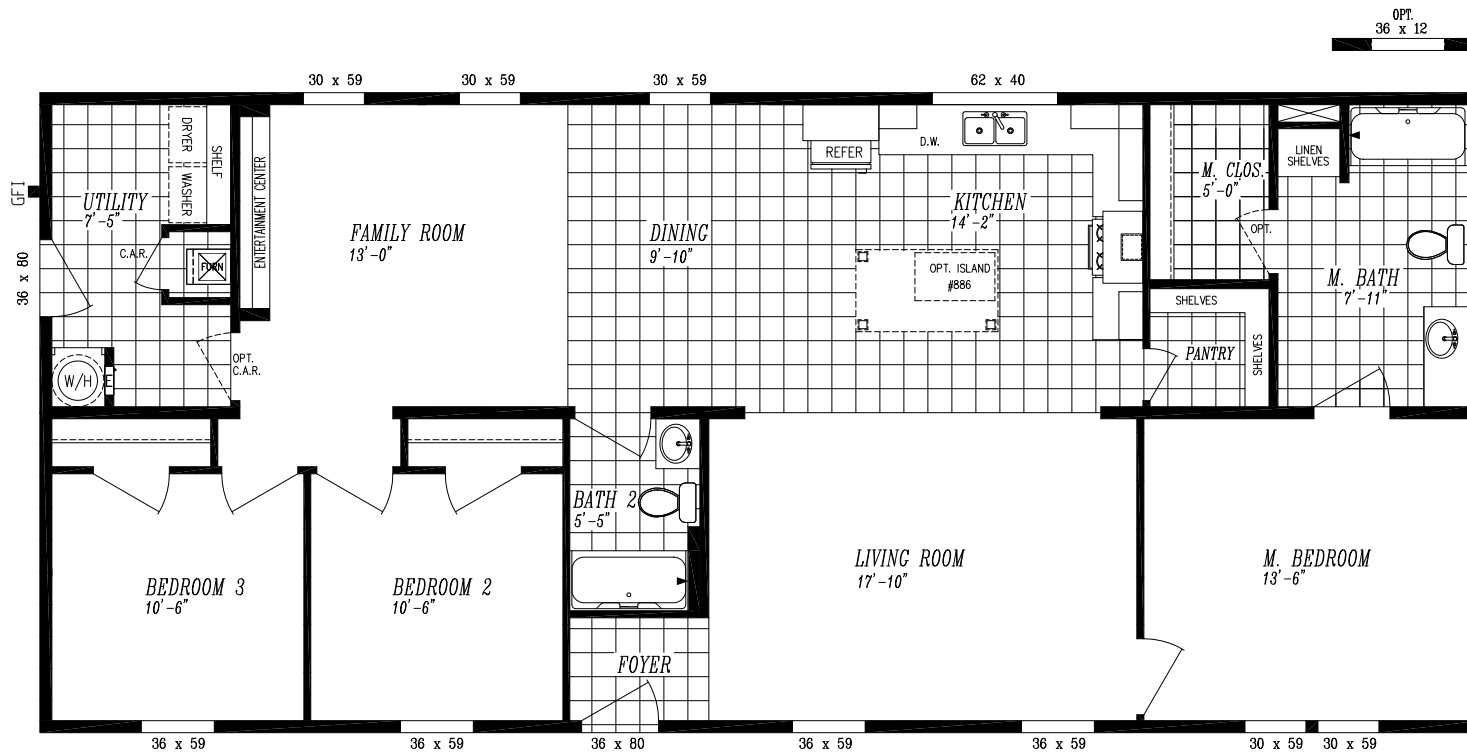

# SCHULT FWK2860

26'-8" x 60'-0"  
APPROX. 1,600 SQ. FT.

OPT.  
DUAL LAVS  
MSTR BATH