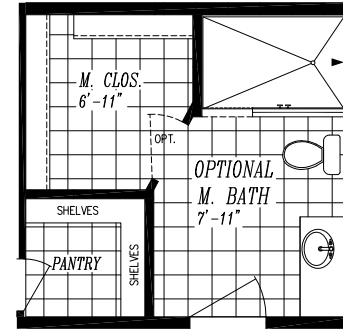

# SCHULT FWK2860

26'-8" x 60'-0"  
APPROX. 1,600 SQ. FT.

OPT.  
DUAL LAVS  
MSTR BATH