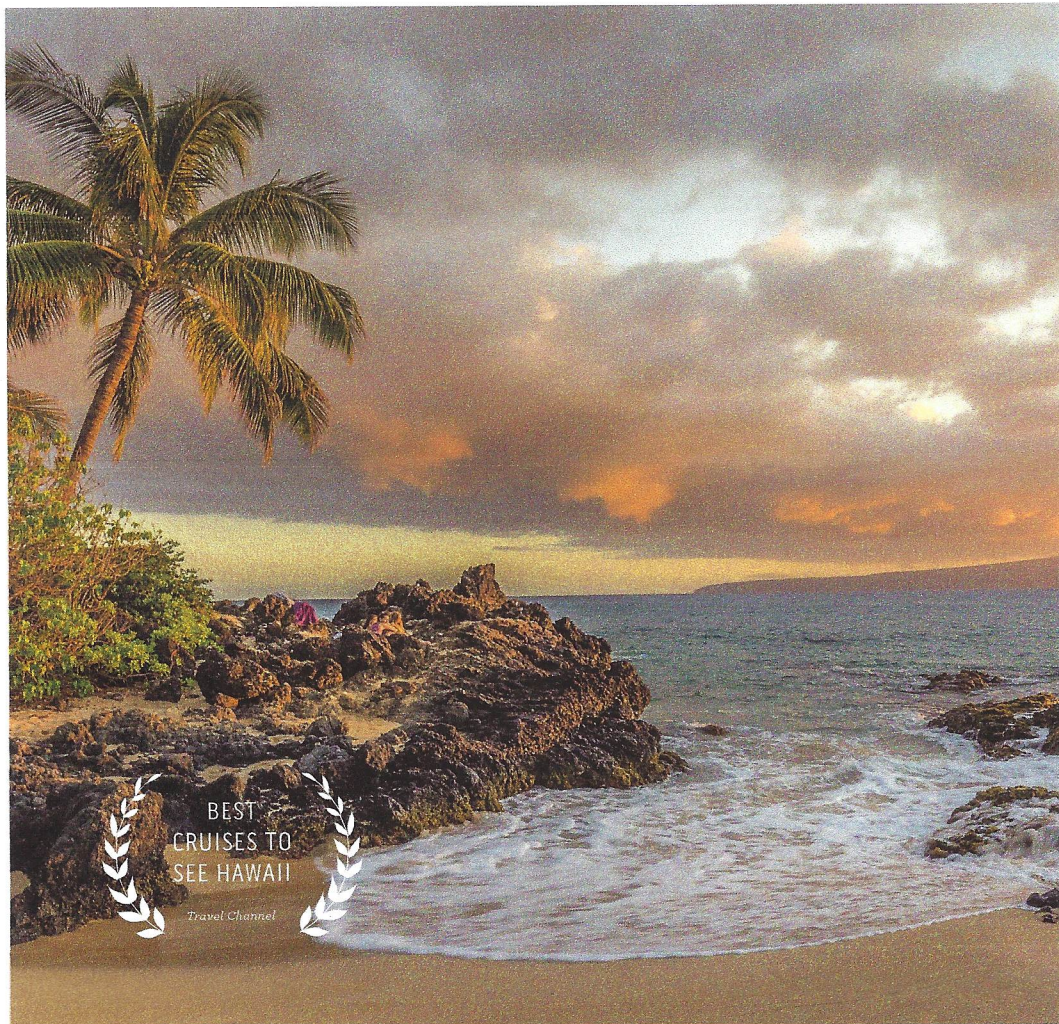

live out your dreams in hawaii

Experience a land of effortless beauty and epic possibilities. Sail to four tropical islands, each with its own version of Aloha. Witness Oahu's majestic lava flows. Observe lush waterfalls on Maui and Kauai's colorful "Grand Canyon of the Pacific." On board, share the Aloha spirit with fellow guests and crew, feast on authentic island cuisine and learn to dance the hula. Explore the wonders of Hawaii, and come back new.®

15-day fares from*
Hawaiian Islands 1699.00 USD

Emerald Princess® | Los Angeles to Los Angeles | 02/24/2019

Taxes, Fees & Port Expenses up to $500 are additional and subject to change.

**Los Angeles, Hilo Hawaii, Honolulu Hawaii, Kauai Hawaii,
Maui Hawaii, Ensenada Mexico, Los Angeles**

BEST
CRUISES TO
SEE HAWAII

Travel Channel

Premiere Travel and Cruises

303-986-8603
reservations@premieretravel-
cruises.com

Cabin prices before port
charges and taxes start at:

Inside - $1699pp
Outside - $2299pp
Balcony - $2799pp
Mini Suite - $3499pp

PRINCESS CRUISES
come back new®

*Fares are per person, based on double occupancy, subject to availability and capacity controlled. Please refer princess.com for terms, conditions and definitions that apply to all bookings. This promotional piece is created and distributed by an independent travel agency, not by Princess. Other restrictions may apply. Offer available to residents of the US & Canada

©2017 Princess Cruise Lines, Ltd. Ships of Bermudan and British registry
PSP18EF15454