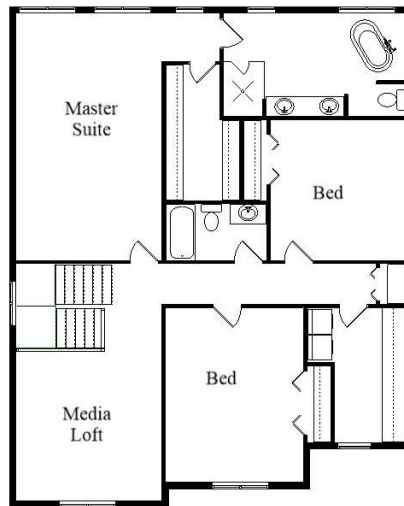

Your Land Your Style Your Home Your Way
Design + Build = Your Best Value

In Town 5037 D II MG
2800 Sq.Ft.

Copyright © 2020 Kraus Design Build
All Rights Reserved

The **Kraus** Company
DESIGN BUILD

248-972-5549

Setting the New Standard

Your Land Your Style Your Home Your Way

Design + Build = Your Best Value

www.krausbuild.com

In Town 5037 D
2800 Sq.Ft.

Copyright © 2020 Kraus Design Build
All Rights Reserved

The **Kraus** Company
DESIGN BUILD