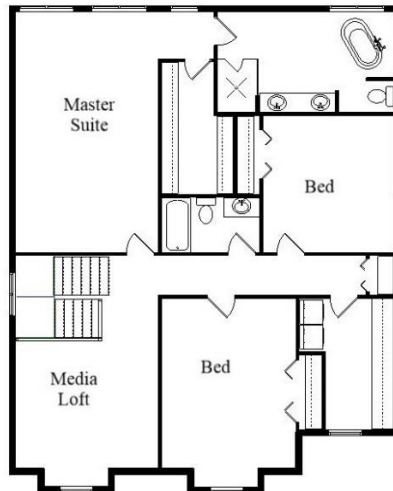

Your Land Your Style Your Home Your Way
Design + Build = Your Best Value

In Town 5037 D II MG
2800 Sq.Ft.

Copyright © 2020 Kraus Design Build
All Rights Reserved

The **Kraus** Company
DESIGN BUILD

248-972-5549

Setting the New Standard

Your Land Your Style Your Home Your Way

Design + Build = Your Best Value

www.krausbuild.com

In Town 5037 D
2800 Sq.Ft.

Copyright © 2020 Kraus Design Build
All Rights Reserved

The **Kraus** Company
DESIGN BUILD