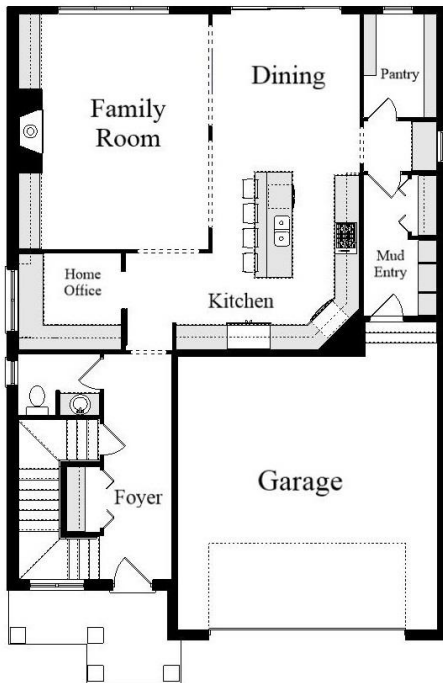

Your Land Your Style Your Home Your Way

Design + Build = Your Best Value

Designed for a
50 x 120 (+) Lot

In Town 5054FE
2850 Sq.Ft.

Copyright © 2024 Kraus Design Build
All Rights Reserved

The **Kraus** Company
DESIGN BUILD