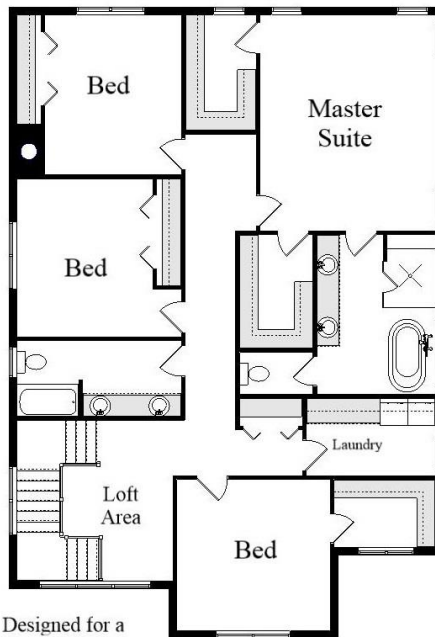

Your Land Your Style Your Home Your Way

Design + Build = Your Best Value

Designed for a
50 x 120 (+) Lot

In Town 5054FE
2850 Sq.Ft.

Copyright © 2024 Kraus Design Build
All Rights Reserved

The **Kraus** Company
DESIGN BUILD