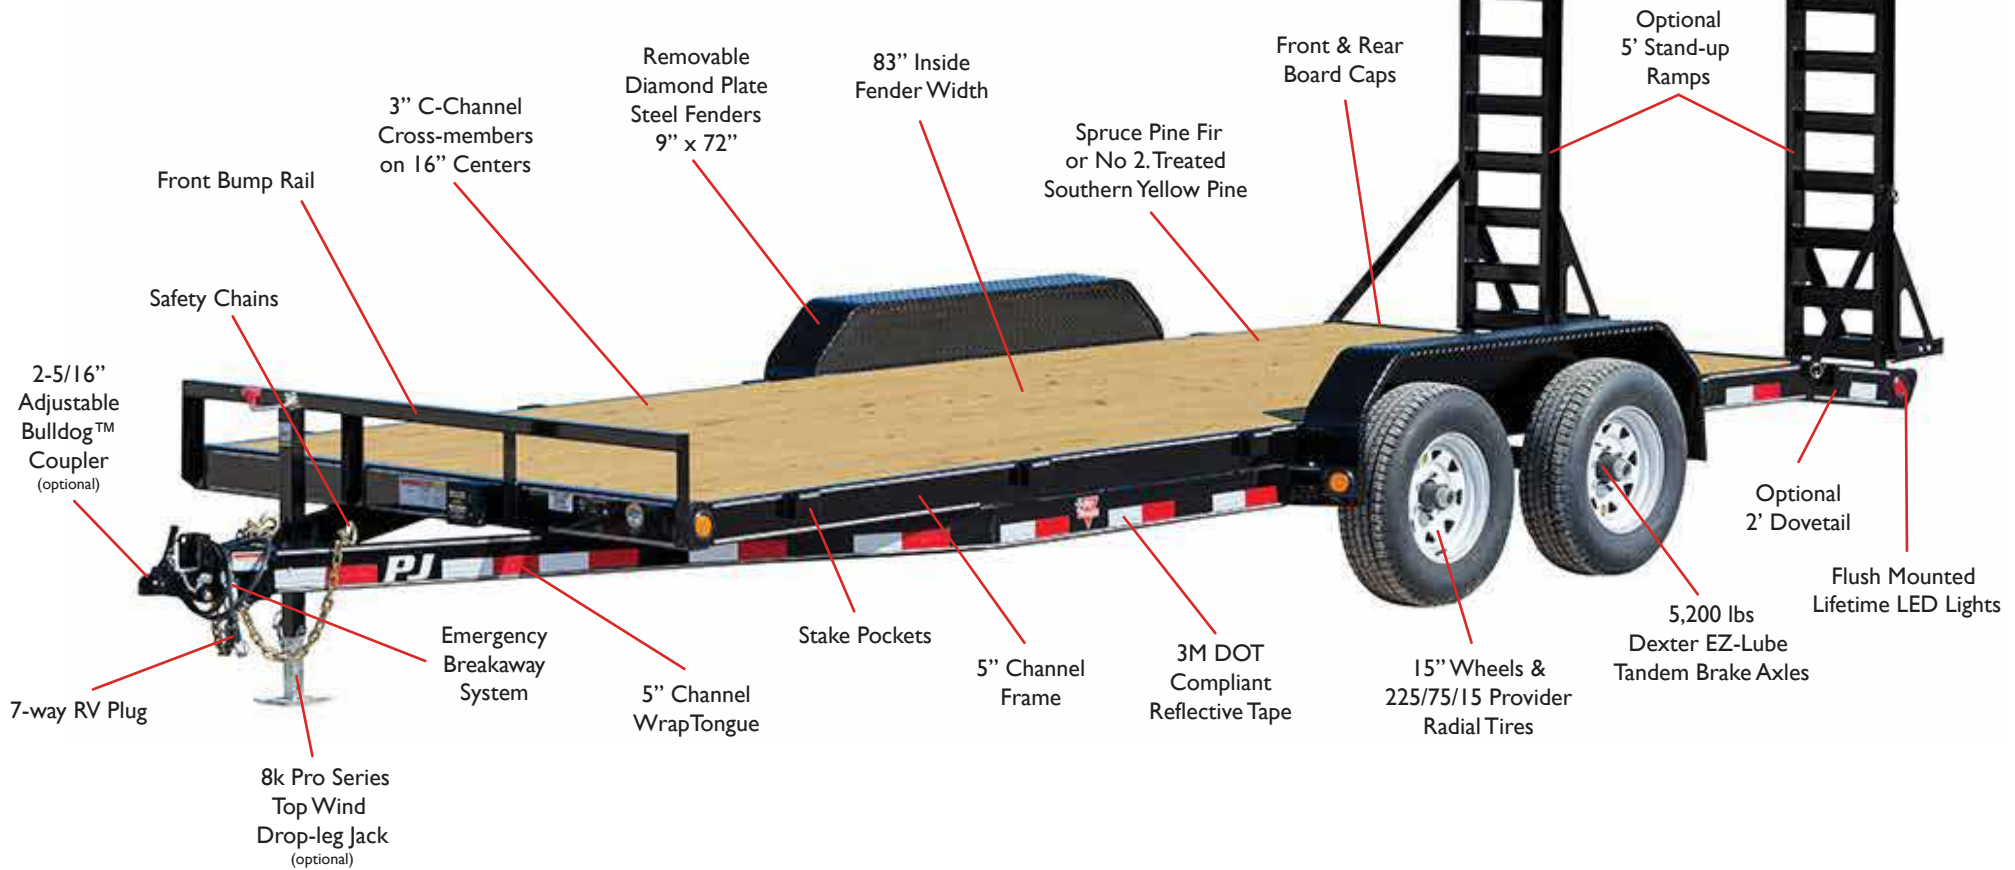

5" Channel Equipment (CE)

Weight: 16' 2,360 lbs, 20' - 2,500 lbs
 Lengths Available: 12' - 22'
 Deck Height: 22"
 Deck Width: 83"
 GVWR: 9,990 lbs (2 x 5200 lb axles)

Dexter Axles
 Dexter is the undisputed leading manufacturer of trailer axles for over 50 years. Their American made axles are known for safe, reliable, and smooth performance.

Provider Radial Tires
 When you buy a PJ Trailer you are getting a PREMIUM Provider™ brand radial tire standard. The Provider tire was created by Taskmaster Products and has an excellent reputation for quality and durability.

Premium Components
 Our 5" Channel Equipment is equipped with a 8K Pro Series Top Wind Drop-leg Jack, Bulldog™ Coupler, Dexter EZ-Lube Drop Axles, and Provider Radial Tires at no additional cost.