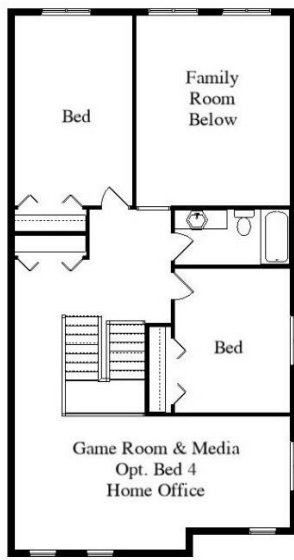

Your Land Your Style Your Home Your Way
Design + Build = Your Best Value

www.krausbuild.com

South Creek III
2425 Sq.Ft.

Copyright © 2021 Kraus Design Build
All Rights Reserved

The **Kraus** Company, LLC
DESIGN BUILD

248-972-5549

Setting the New Standard

Your Land Your Style Your Home Your Way
Design + Build = Your Best Value

South Creek II
2535 Sq.Ft.

Copyright © 2021 Kraus Design Build
All Rights Reserved

The **Kraus** Company
DESIGN BUILD
248-972-5549

Setting the New Standard

Your Land Your Style Your Home Your Way

Design + Build = Your Best Value

South Creek I
2435 Sq.Ft.

Copyright © 2021 Kraus Design Build
All Rights Reserved

The **Kraus** Company
DESIGN BUILD

248-972-5549

Game Room & Media
Opt. Bed 4
Home Office

Setting the New Standard