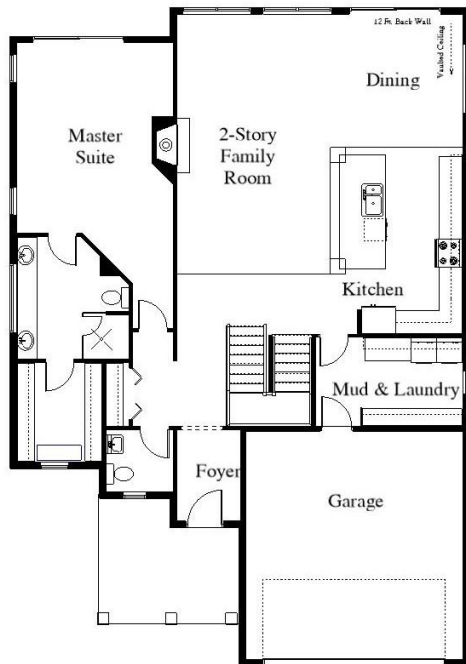

Your Land Your Style Your Home Your Way
Design + Build = Your Best Value

www.krausbuild.com

South Creek III
2425 Sq.Ft.

Copyright © 2021 Kraus Design Build
All Rights Reserved

The **Kraus** Company, LLC
DESIGN BUILD

248-972-5549

Setting the New Standard

Your Land Your Style Your Home Your Way
Design + Build = Your Best Value

South Creek II
2535 Sq.Ft.

Copyright © 2021 Kraus Design Build
All Rights Reserved

The **Kraus** Company
DESIGN BUILD
248-972-5549

Setting the New Standard

Your Land Your Style Your Home Your Way

Design + Build = Your Best Value

South Creek I
2435 Sq.Ft.

Copyright © 2021 Kraus Design Build
All Rights Reserved

The **Kraus** Company
DESIGN BUILD

248-972-5549

Game Room & Media
Opt. Bed 4
Home Office

Setting the New Standard