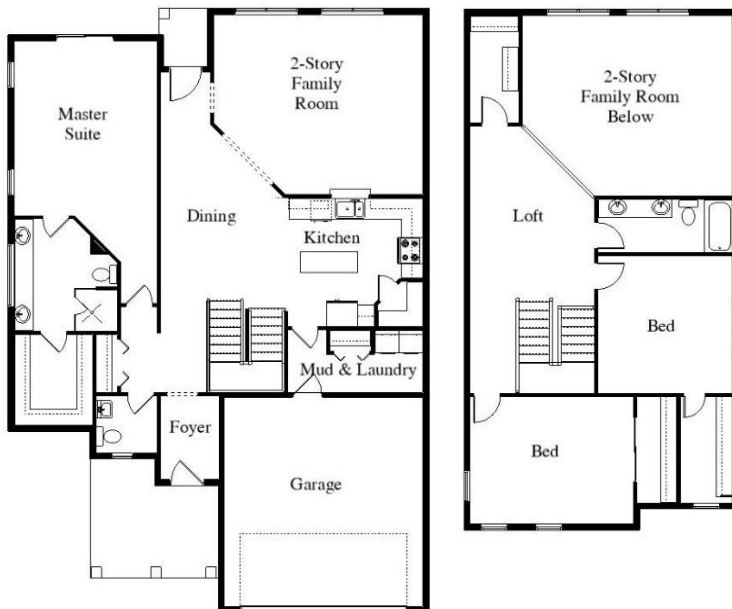

Your Land Your Style Your Home Your Way
Design + Build = Your Best Value

www.krausbuild.com

South Creek III
2425 Sq.Ft.

Copyright © 2021 Kraus Design Build
All Rights Reserved

The **Kraus** Company, LLC
DESIGN BUILD

248-972-5549

Setting the New Standard

Your Land Your Style Your Home Your Way
Design + Build = Your Best Value

South Creek II
2535 Sq.Ft.

Copyright © 2021 Kraus Design Build
All Rights Reserved

The **Kraus** Company
DESIGN BUILD
248-972-5549

Setting the New Standard

Your Land Your Style Your Home Your Way

Design + Build = Your Best Value

South Creek I
2435 Sq.Ft.

Copyright © 2021 Kraus Design Build
All Rights Reserved

The **Kraus** Company
DESIGN BUILD

248-972-5549

Game Room & Media
Opt. Bed 4
Home Office

Setting the New Standard