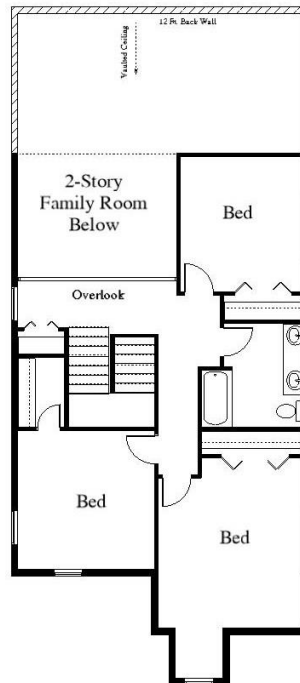

Your Land Your Style Your Home Your Way
Design + Build = Your Best Value

www.krausbuild.com

South Creek III
2425 Sq.Ft.

Copyright © 2021 Kraus Design Build
All Rights Reserved

The **Kraus** Company, LLC
DESIGN BUILD

248-972-5549

Setting the New Standard

Your Land Your Style Your Home Your Way
Design + Build = Your Best Value

South Creek II
2535 Sq.Ft.

Copyright © 2021 Kraus Design Build
All Rights Reserved

The **Kraus** Company
DESIGN BUILD
248-972-5549

Setting the New Standard

Your Land Your Style Your Home Your Way

Design + Build = Your Best Value

South Creek I
2435 Sq.Ft.

Copyright © 2021 Kraus Design Build
All Rights Reserved

The **Kraus** Company
DESIGN BUILD