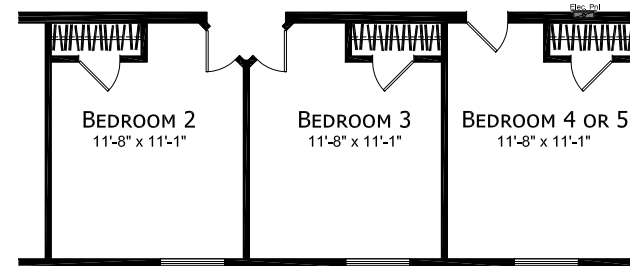

MODEL 17-HV-6764M
 4 BEDROOM, 2 BATH
 ACTUAL SIZE: 76' x 30'-4"
 TOTAL AREA: 2,306 SQ. FT.

USE THIS ARRANGEMENT FOR
 4 BEDROOM WITH LARGE UTILITY OR 5TH BEDROOM OPTION

CHAMPION MANUFACTURED BEAUTIFULLY™ 1425 SUNNYSIDE RD. WEISER, ID 83672	MODIFICATIONS	PROJECT: HV6764M 76' x 30'-4" 4 BD 2 BTH	TITLE: LITERATURE PLAN	SHEET: L-101
		DRAWN BY: J. ALDRICH DATE: 05-14-18 SCALE: 3/16" = 1'-0"	FILENAME: HV6764M PFS APPROVAL	PROPRIETARY AND CONFIDENTIAL THESE DRAWINGS AND SPECIFICATIONS ARE ORIGINAL PROPRIETARY AND CONFIDENTIAL MATERIALS OF CHAMPION. COPYRIGHT © 1976-2017 BY CHAMPION