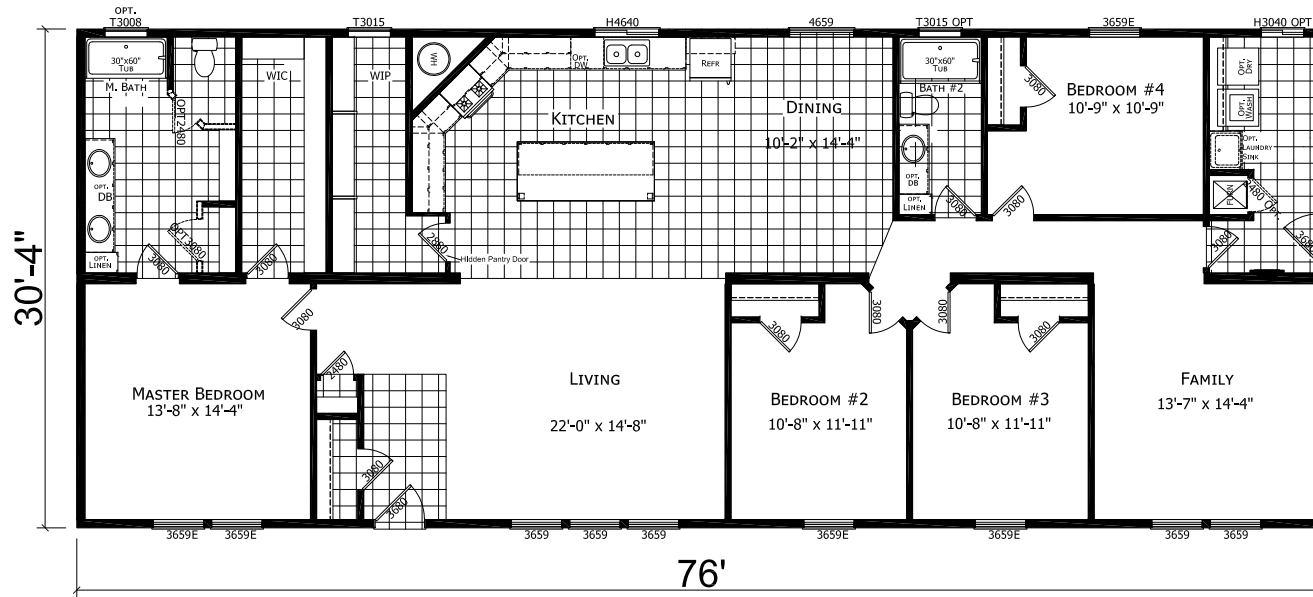

MODEL 17-HV-6764M
 4 BEDROOM, 2 BATH
 ACTUAL SIZE: 76' x 30'-4"
 TOTAL AREA: 2,306 SQ. FT.

USE THIS ARRANGEMENT FOR
 4 BEDROOM WITH LARGE UTILITY OR 5TH BEDROOM OPTION

CHAMPION MANUFACTURED BEAUTIFULLY™ 1425 SUNNYSIDE RD. WEISER, ID 83672	MODIFICATIONS	PROJECT: HV6764M 76' x 30'-4" 4 BD 2 BTH	TITLE: LITERATURE PLAN	SHEET: L-101
		DRAWN BY: J. ALDRICH DATE: 05-14-18 SCALE: 3/16" = 1'-0"	FILENAME: HV6764M PFS APPROVAL	PROPRIETARY AND CONFIDENTIAL THESE DRAWINGS AND SPECIFICATIONS ARE ORIGINAL PROPRIETARY AND CONFIDENTIAL MATERIALS OF CHAMPION. COPYRIGHT © 1976-2017 BY CHAMPION