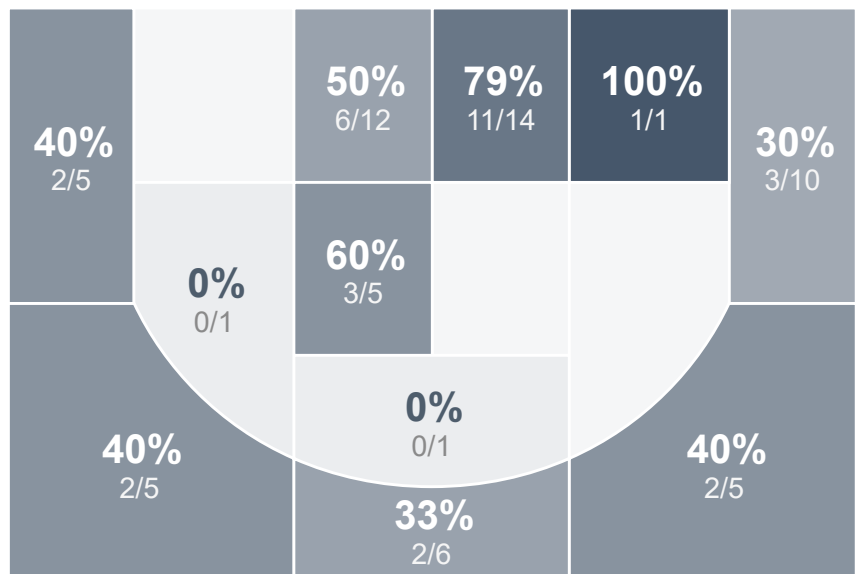

Boys Varsity Basketball