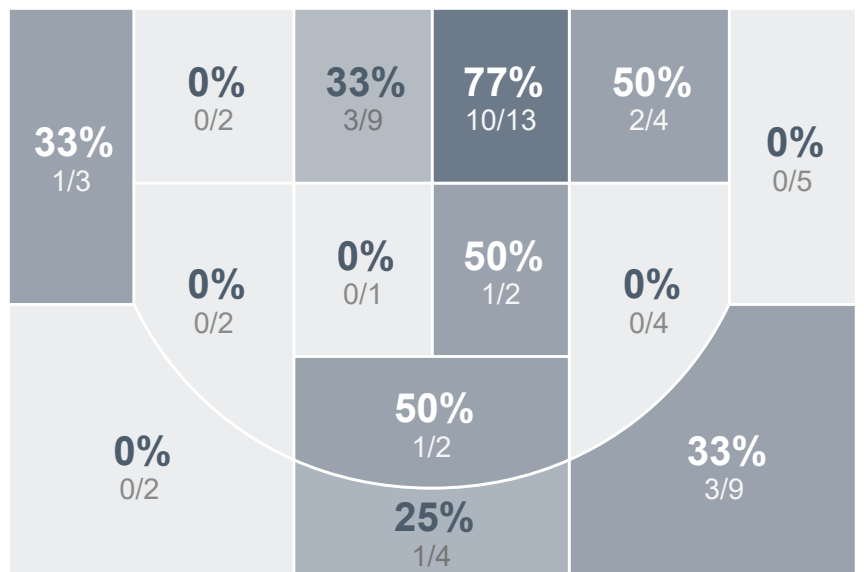

Turtle Mountain High School