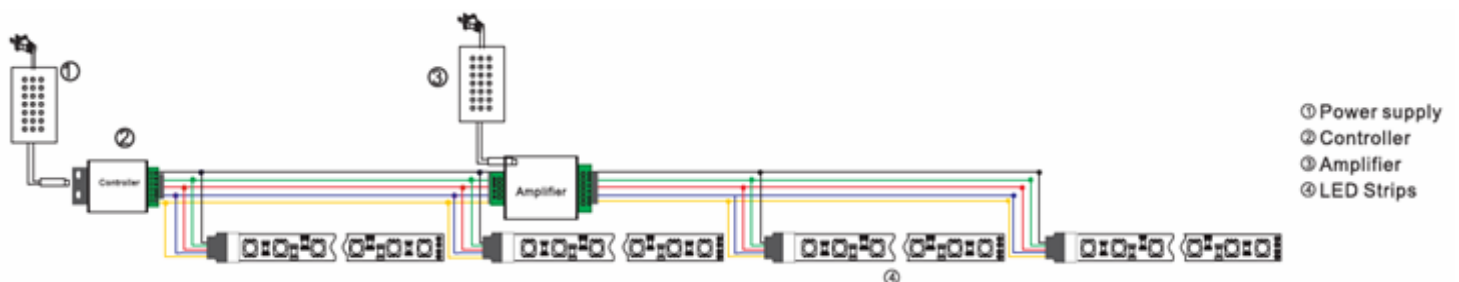

Specifications

Model No.	Color	LED Qty	λ(Nm)/(CT:K)	Luminous Flux	PCB Dimensions (mm)	Work Voltage	Power	Water proof	Packing
L5050A30-CP4-12/24	RGB Pure White	60/m	■: 620-630 ■: 465-470 ■: 520-525 ■: 590-595 □: 6000-6500K □: 4000-4500K □: 2500-2700K	■: 100-120 ■: 90-110 ■: 250-270 ■: 100-120 □: 350-390 □: 340-360 □: 300-330	500*12*0.22	DC12/24V	19.2W/m	IP20	5m/reel
L5050A30-CN4-12/24	RGB Nature White								
L5050A30-CW4-12/24	RGB Warm White								
L5050A30-CY4-12/24	RGB Amber								
L5050C30-CP4-12/24	RGB Pure White	60/m	□: 6000-6500K □: 4000-4500K □: 2500-2700K	□: 350-390 □: 340-360 □: 300-330	500*12*0.22	DC12/24V	19.2W/m	IP67	5m/reel
L5050C30-CN4-12/24	RGB Nature White								
L5050C30-CW4-12/24	RGB Warm White								
L5050C30-CY4-12/24	RGB Amber								
L5050A36-CP4-12/24	RGB Pure White	72/m	■: 620-630 ■: 465-470 ■: 520-525 ■: 590-595 □: 6000-6500K □: 4000-4500K □: 2500-2700K	■: 120-140 ■: 110-130 ■: 300-320 ■: 120-140 □: 420-450 □: 400-420 □: 370-390	500*12*0.22	DC12/24V	23W/m	IP20	5m/reel
L5050A36-CN4-12/24	RGB Nature White								
L5050A36-CW4-12/24	RGB Warm White								
L5050A36-CY4-12/24	RGB Amber								
L5050C36-CP4-12/24	RGB Pure White	72/m	□: 6000-6500K □: 4000-4500K □: 2500-2700K	□: 420-450 □: 400-420 □: 370-390	500*12*0.22	DC12/24V	23W/m	IP67	5m/reel
L5050C36-CN4-12/24	RGB Nature White								
L5050C36-CW4-12/24	RGB Warm White								
L5050C36-CY4-12/24	RGB Amber								

Connection drawings

Notice:

Before application, please make sure the power supply is in accordance to the strips.