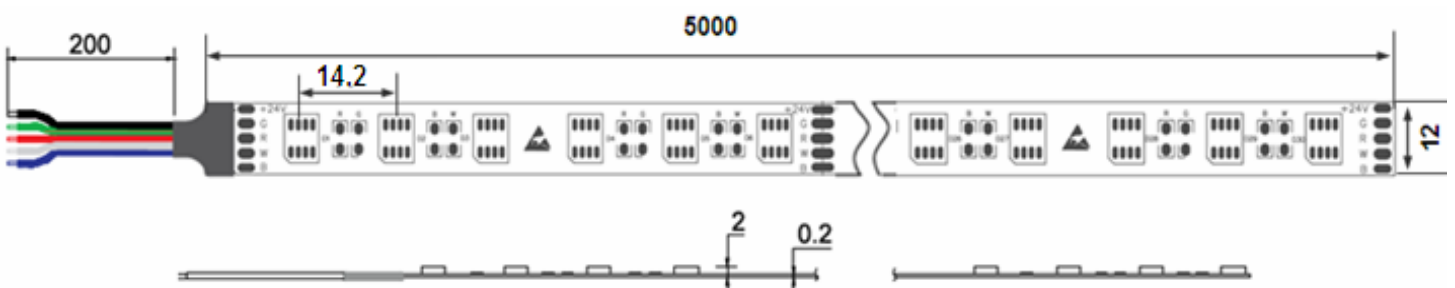

Dimensions Drawing for 72LED/m