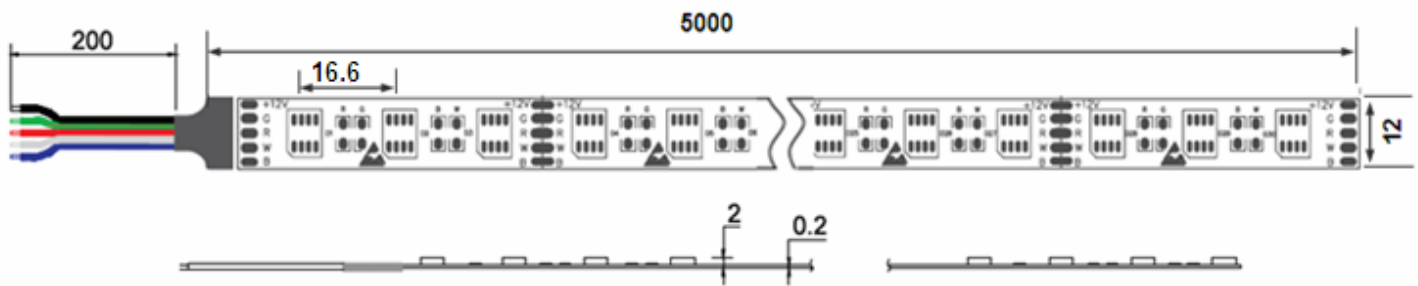

Dimensions Drawing for 60LED/m