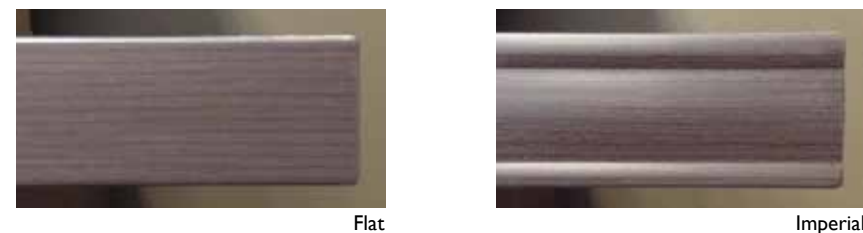

Edge

Flat

Imperial

Be Green

THINKING GREEN

Taking care of your workspace is our business. Taking care of the environment is our responsibility.

Our products are manufactured using only materials from sustainable forests and other well managed sources of wood fiber. Our entire supply chain is thoroughly checked to ensure they too are producing in a responsible manor.

SCS CERTIFIED GOLD™

Indoor Advantage Gold subjects all products to the most rigorous indoor air quality standards in North America. In addition Indoor Advantage tests individual components as well as completed and fully assembled product. The entire IOF line is certified and supports a healthy indoor environment by meeting the strict indoor air quality (IAQ) limits of SCS' Indoor Advantage Gold program.