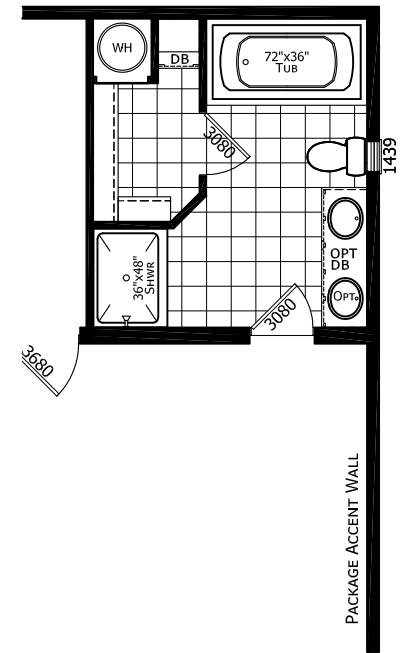

OPTIONAL GLAMOUR BATH

CHAMPION

MANUFACTURED BEAUTIFULLY™

1425 SUNNYSIDE RD. WEISER, ID 83672

MODIFICATIONS

PROJECT: 17-DW4563B
56' x 26'8" 3 BD 2 BTH

DRAWN BY:
DATE: 05-20-19
SCALE: 3/16" = 1'-0"

TITLE: LITERATURE PLAN

FILENAME: DW4563B

SHEET: L-101