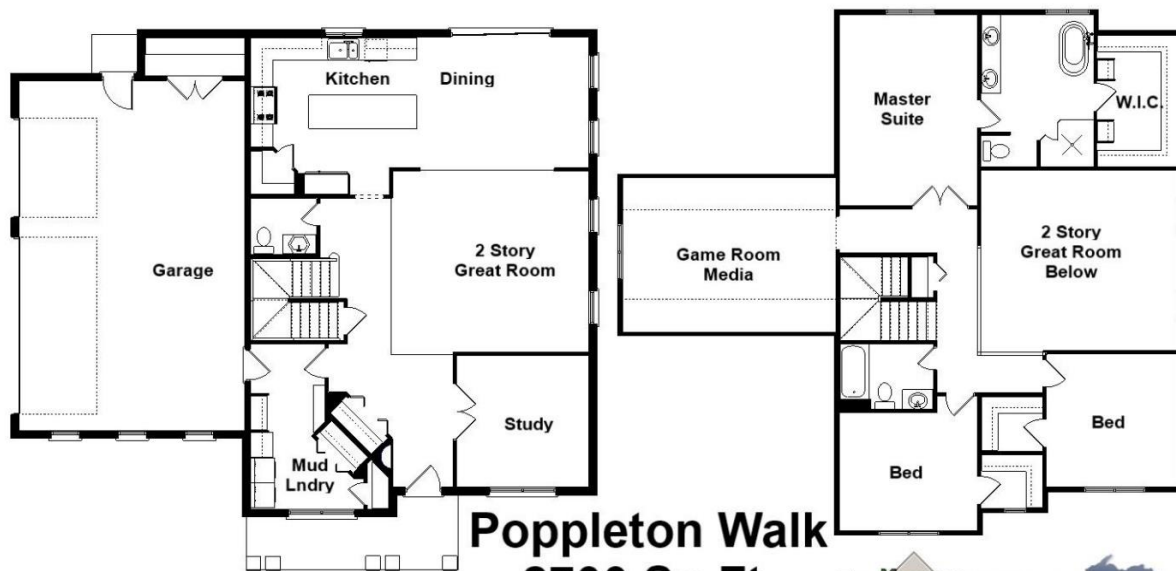

Your Land Your Style Your Home Your Way  
Design + Build = Your Best Value

**Poppleton Walk**  
**2700 Sq.Ft.**

Copyright © 2020 Kraus Design Build  
All Rights Reserved

The **Kraus** Company  
DESIGN BUILD