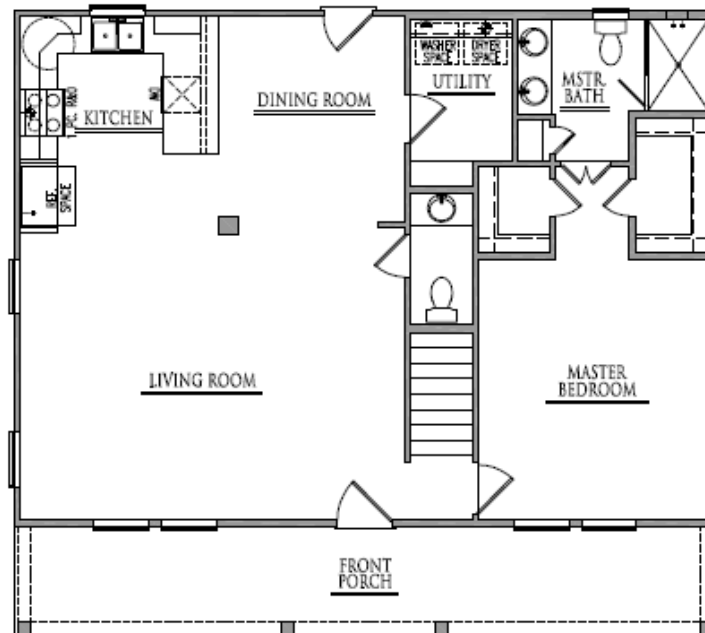

THE CANTON

3 BEDROOM/ 2.5 BATH

INDOOR LIVING	1600
OUTDOOR LIVING	228
TOTAL LIVING	1848