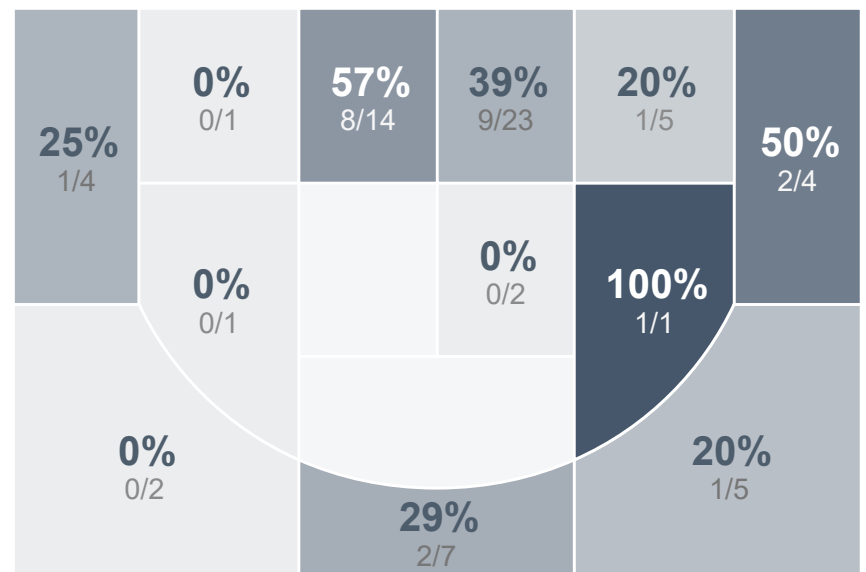

Mandan High School