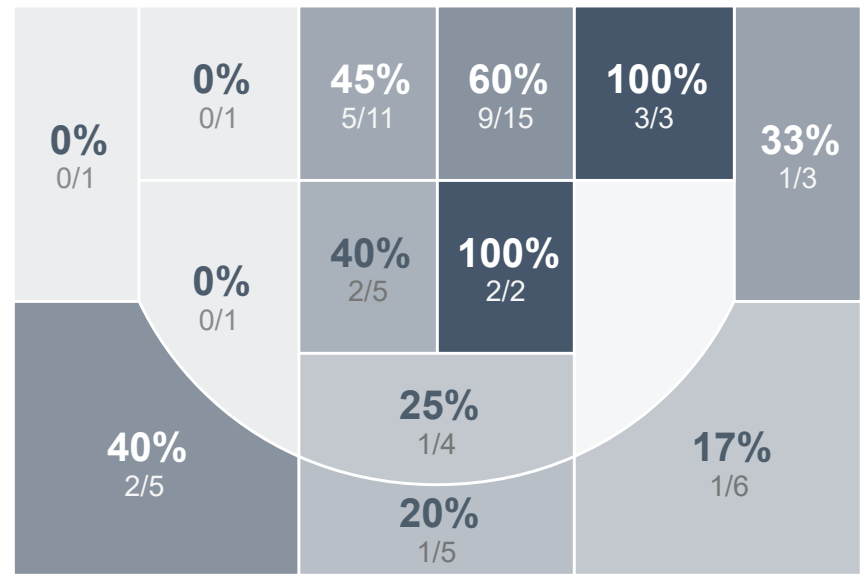

Box Score Report

WCHS @ Mandan - Jan 15, 2021 - W 74-62

Period Stats

Team	1	2	Final
WCHS	42	32	74
MHS	33	29	62

Run Graph

Team Stats

	WCHS	MHS
Field Goal %	43.5%	36.2%
Effective Field Goal %	47.6%	40.6%
2FG Made/Attempted	22/42	19/47
2FG%	52.4%	40.4%
3FG Made/Attempted	5/20	6/22
3FG%	25.0%	27.3%
FT Made/Attempted	15/19	6/15
Free Throw Percentage	78.9%	40.0%
Points Per Possession	0.87	0.74
Transition Points	12	11
Points Off Turnovers	26	21
Second Chance Points	19	12
Points in the Paint	36	34
Offensive Rebounds	16	15
Defense Rebounds	34	20
Assists	16	11
Deflections	14	12
Steals	15	13
Blocks	5	1
Turnovers	30	23
Personal Fouls	14	17
Charges Taken	0	1

Watford City Girls Basketball

Mandan High School

Watford City Girls Basketball's Player Stats

Name	Pts	FG	3FG	FT	+/-	MINS	OREB	DREB	AST	DEFL	STL	BLK	TO	FOUL	CHG
#3 Lexi Moberg	1	0/1	0/1	1/2	- 3	7	0	0	1	1	0	0	2	2	0
#5 Jessica Mogen	10	3/7	1/4	3/4	+ 18	32	2	8	1	1	1	1	8	2	0
#11 Gracen Breitbach	16	7/10	2/4	0/0	- 3	16	0	5	0	1	3	1	6	0	0
#12 Emma Mogen	15	4/15	2/7	5/6	+ 11	27	3	8	4	6	4	0	5	0	0
#24 Ashley Holen	22	8/19	0/1	6/7	+ 14	35	6	2	4	1	2	1	5	3	0
#40 Madison Spacher	8	4/7	0/3	0/0	+ 15	33	1	3	3	1	4	1	2	3	0
#50 Riley Faller	2	1/3	0/0	0/0	+ 8	20	2	2	3	3	1	1	2	4	0