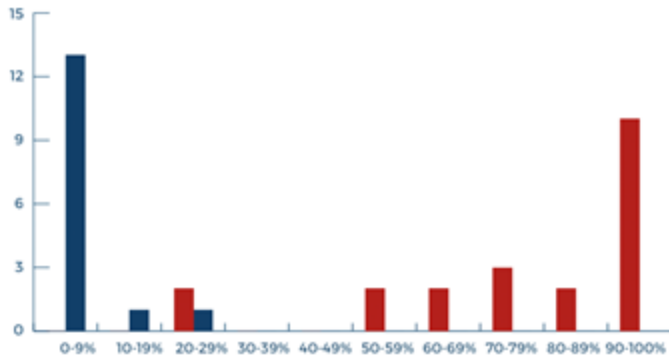

5%

since last year

ALASKA HOUSE CONSERVATIVE RATINGS

 RED = REPUBLICANS
21 TOTAL IN HOUSE

 BLUE = DEMOCRATS
15 TOTAL IN HOUSE

OF STATE REPS

2021 CPAC Foundation Percentage

↓ LOWEST
REPUBLICAN 

STATES, LOUISE
22%

↑ HIGHEST
DEMOCRAT 

TUCK, CHRIS
23%