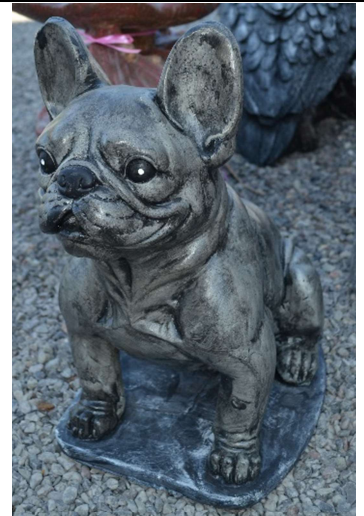

Laying Shih Tzu
S904
\$65.00
HT: 9" L: 10"

Yorkie
S864
\$40.00
Size: 6" x 13" x 10"

Retriever
S874
\$65.00
HT: 14" W: 6" L: 8"

SC

Laying Dachshund
S852
\$50.00
H: 7.5" W: 12"

SC

Sitting Dachshund
S853A
\$65.00
Size: 14.5" x 6" x 8"

Large Dachshund
S853
\$110.00
Size: 9" x 15" x 20"

Rottweiler Life Size
S898
\$250.00
HT: 30"

SC

Lab Sitting
S886
\$275.00
HT: 29" L: 22.5"

Med Golden Retriever
S912
\$150.00
HT: 24" L: 16" W: 12"

French Bulldog
S913
\$120.00
Size: 14" x 11" x 18"

There is an additional charge for custom painting of dogs and cats – To be determined based on size and complexity

Boxer
S857
\$65.00
HT: 10" L: 14" W: 8"

SC

Sleeping Dog
S906
\$55.00
HT: 4" L: 11

Laying Lab Ottawa
S914
Size: 25" x 10" x 12.5"
\$75.00

Welcome Dogs
S915
\$65.00
Size: 12" x 7" x 10"

Poodle
S861A
\$75.00

Spaniel
S859
\$40.00
HT: 12" L: 7" W: 5"

SC

Small Bull Dog/Pug
S918
\$25.00

SC

St Bernard
S878
\$250.00
HT: 25" L: 23"

Discontinued – Last One
Painted as Shown in Photo