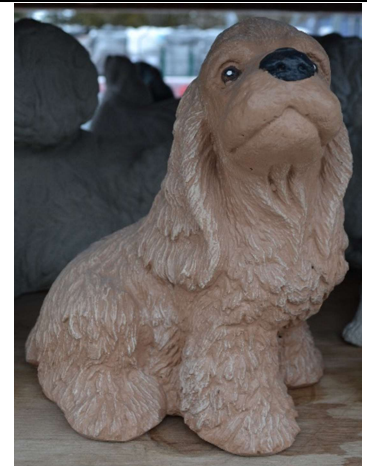

Chihuahua
S860
\$75.00
H: 11" W: 9"

SC

Shar-Pei
S870
\$60.00
H: 11" W: 14"

SC

Bull Dog
S856
\$75.00
HT: 13" W: 8"

SC

Pug
S873
\$60.00
H: 9.5" W: 10"

SC

Small Terrier
S876
\$65.00
H: 11" W: 9"

SC

Lab Puppy
S869
\$65.00
H: 12" W: 8.5"

SC

Spaniel with Tongue Out
S851
\$60.00
H: 13" W: 10"

SC

Spaniel Sitting Looking up
S908
\$40.00
HT: 9"

SC

Basset Hound Standing LG
S866
\$150.00
H: 15" L: 26"

Basset Hound
S900
\$75.00
H: 12" W: 15"

Standing Hound
S871
\$95.00

HT:14" L:14" W: 7"

SC

There is an additional charge for custom painting of dogs and cats – To be determined based on size and complexity

Angel Bulldog
S910
\$15.00
H: 3.5" W: 4.5"

SC

XS Sitting Spaniel
S865
\$15.00
H: 4.5"

SC

XS Spaniel
S888
\$15.00
H: 7" W: 6"

SC

Small Spaniel
S858
\$15.00
H: 9.5" W: 6"

SC