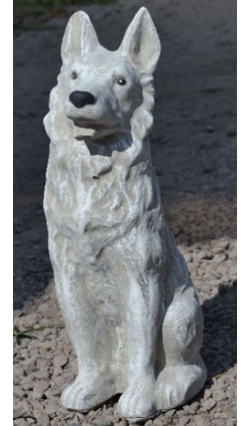

Angel Bulldog
S910
\$15.00
H: 3.5" W: 4.5"

SC

XS Sitting Spaniel
S865
\$15.00
H: 4.5"

SC

XS Spaniel
S888
\$15.00
H: 7" W: 6"

SC

Small Spaniel
S858
\$15.00
H: 9.5" W: 6"

SC

XS Chihuahua
S893
\$20.00
H: 7" W: 5"

SC

Dog with Hat
S911
\$30.00
H: 9" W: 4.5"

SC

XS Scottie
S909
\$15.00
H: 6" W: 7"

SC

Small German Shepherd
S883B
\$30.00
H: 11.5" W: 4.5"

SC

Puppy with Shoe
S867
\$45.00
H: 6" W: 9.5"

SC

Poodle Laying
S861
\$45.00
H: 9" W: 12"

SC

Peeing Bulldog
S887
\$45.00
H: 11" W: 12"

SC

Small Sleeping Dog
S885
\$15.00
HT: 3" L: 7" W: 5"

SC