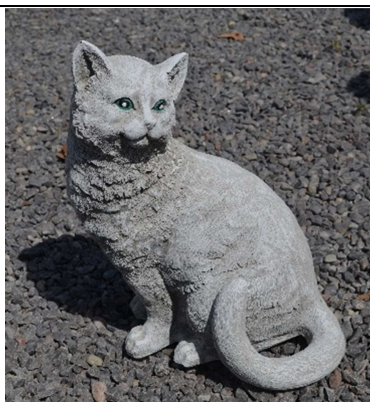

New Cat Sitting up
S817
$40.00
HT: 12"

SC