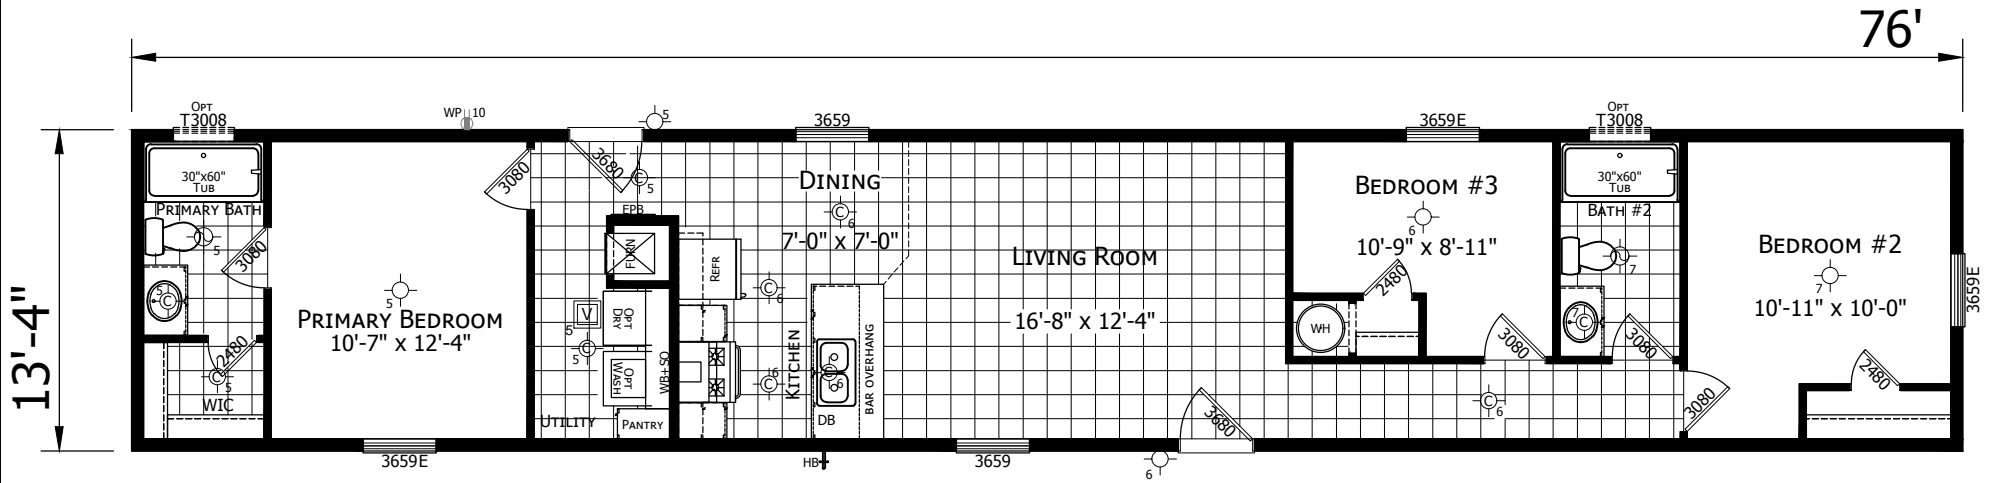

*****Preliminary***
not for
Production!!**

1476H32A4A
3 BEDROOM 2 BATH
76'-0" x 13'-4"
1013 Sq. Ft. TOTAL

CHAMPION MANUFACTURED BEAUTIFULLY™ 1425 SUNNYSIDE RD. WEISER, ID 83672	MODIFICATIONS	PROJECT: 1476H32A4A 76'-0" x 13'-4" 3 BD 2 BT	TITLE: LITERATURE PLAN FILENAME: 1476H32A4A	SHEET: L-101
		DRAWN BY: S. VAUGHAN DATE: 02-07-23 SCALE: 3/16" = 1'-0"	PROPRIETARY AND CONFIDENTIAL THESE DRAWINGS AND SPECIFICATIONS ARE ORIGINAL PROPRIETARY AND CONFIDENTIAL MATERIALS OF CHAMPION. COPYRIGHT © 1976-2023 BY CHAMPION	