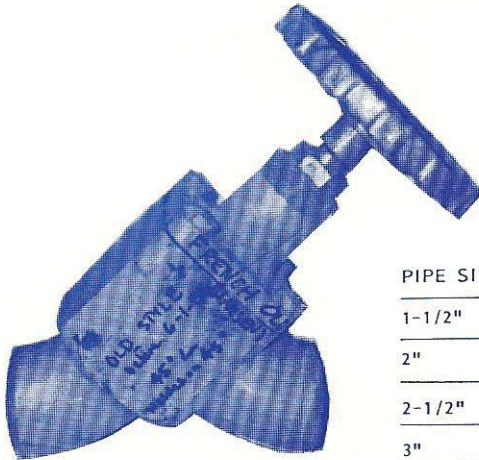

## HANSEN VALVES

OLD STYLE, SQUARE BODY BUTT WELD VALVES, SIZES 1-1/2" THRU 4", ARE NO LONGER SUPPLIED AFTER SUMMER 1988, BUT MAY STILL BE IN USE. (THEY HAVE BEEN REPLACED BY THE BLUE SOCKET WELD VALVES) COLOR, GRAY (PAGE 7)

### GLOBE

PIPE SIZE	SHUT-OFF HANDWHEEL	SHUT-OFF BLACK OR SILVER SEAL CAP	HAND EXP. BAR HANDLE	HAND EXP. RED-OLD YELLOW SEAL CAP
1-1/2"	DW150H	DW150C	RW150H	RW150C
2"	DW200H	DW200C	RW200H	RW200C
2-1/2"	DW250H	DW250C	RW250H	RW250C
3"	DW300H	DW300C	RW300H	RW300C
4"	DW400H	DW400C	RW400H	RW400C

### ANGLE

PIPE SIZE	SHUT-OFF HANDWHEEL	SHUT-OFF BLACK OR SILVER SEAL CAP	HAND EXP. BAR HANDLE	HAND EXP. RED-OLD YELLOW SEAL CAP
1-1/2"	EW150H	EW150C	VW150H	VW150C
2"	EW200H	EW150C	VW150H	VW150C
2-1/2"	EW250H	EW250C	VW250H	VW250C
3"	EW300H	EW300C	VW300H	VW300C
4"	EW400H	EW400C	VW400H	VW400C

BUTTWELD VALVES, SIZES 2-1/2" THRU 4" MAY BE ANY ONE OF FOUR CASTINGS. (PGS 4 THRU 7)