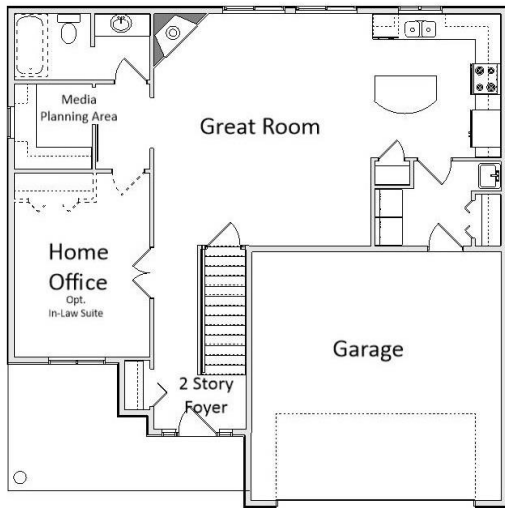

Your Land Your Style Your Home Your Way

Design + Build = Your Best Value

krausbuild.com

Vanderbilt Grande 1920 Sq.Ft.

Copyright © 2020 Kraus Design Build
All Rights Reserved

The **Kraus** Company
DESIGN BUILD

248-972-5549

Lifestyle Design Series
Multi-Generation
Home Plan

Setting the New Standard