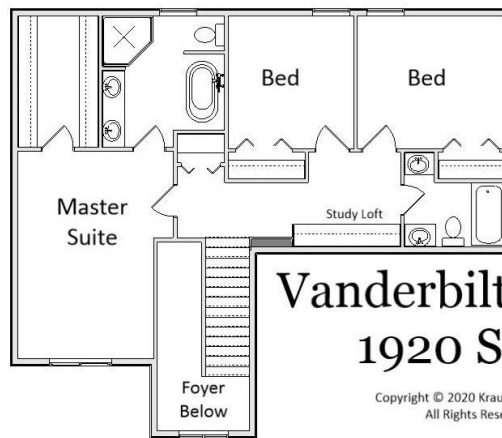

Your Land Your Style Your Home Your Way

Design + Build = Your Best Value

krausbuild.com

Vanderbilt Grande 1920 Sq.Ft.

Copyright © 2020 Kraus Design Build
All Rights Reserved

The **Kraus** Company
DESIGN BUILD

248-972-5549

Lifestyle Design Series
Multi-Generation
Home Plan

Setting the New Standard