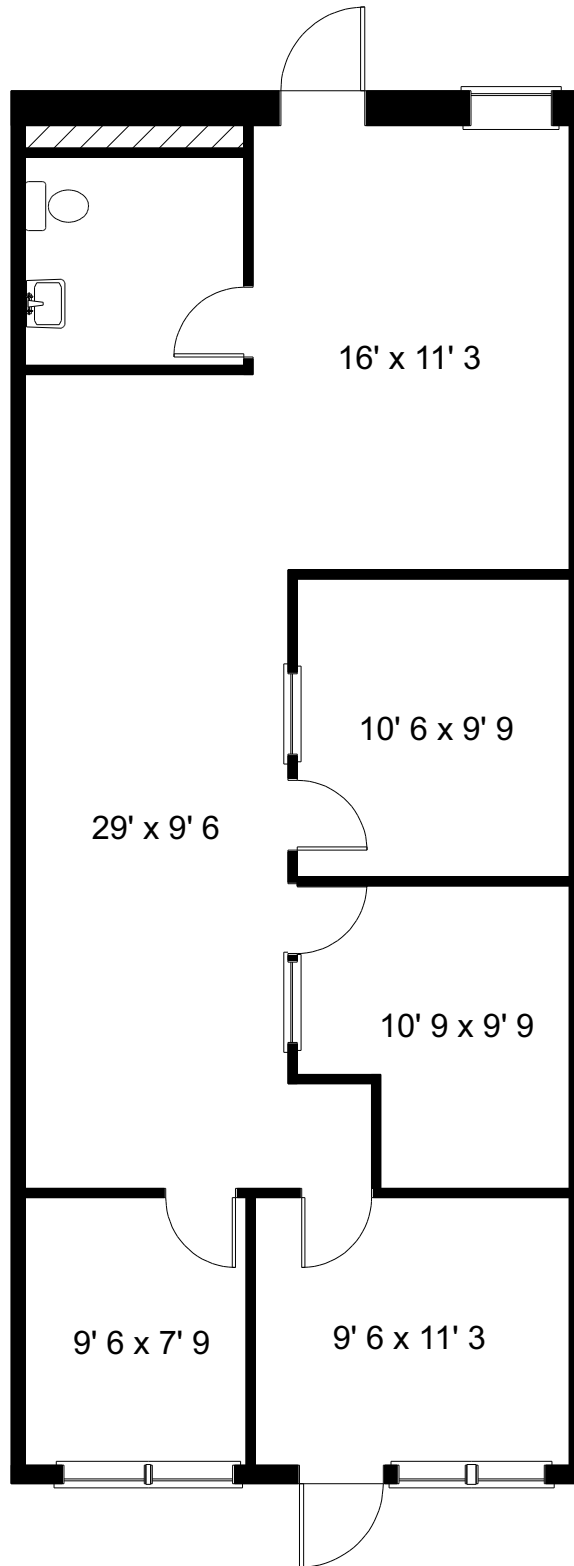

4129 TAMIAMI TRAIL EAST NAPLES, FL

TOTAL AREA

998 sq. ft.