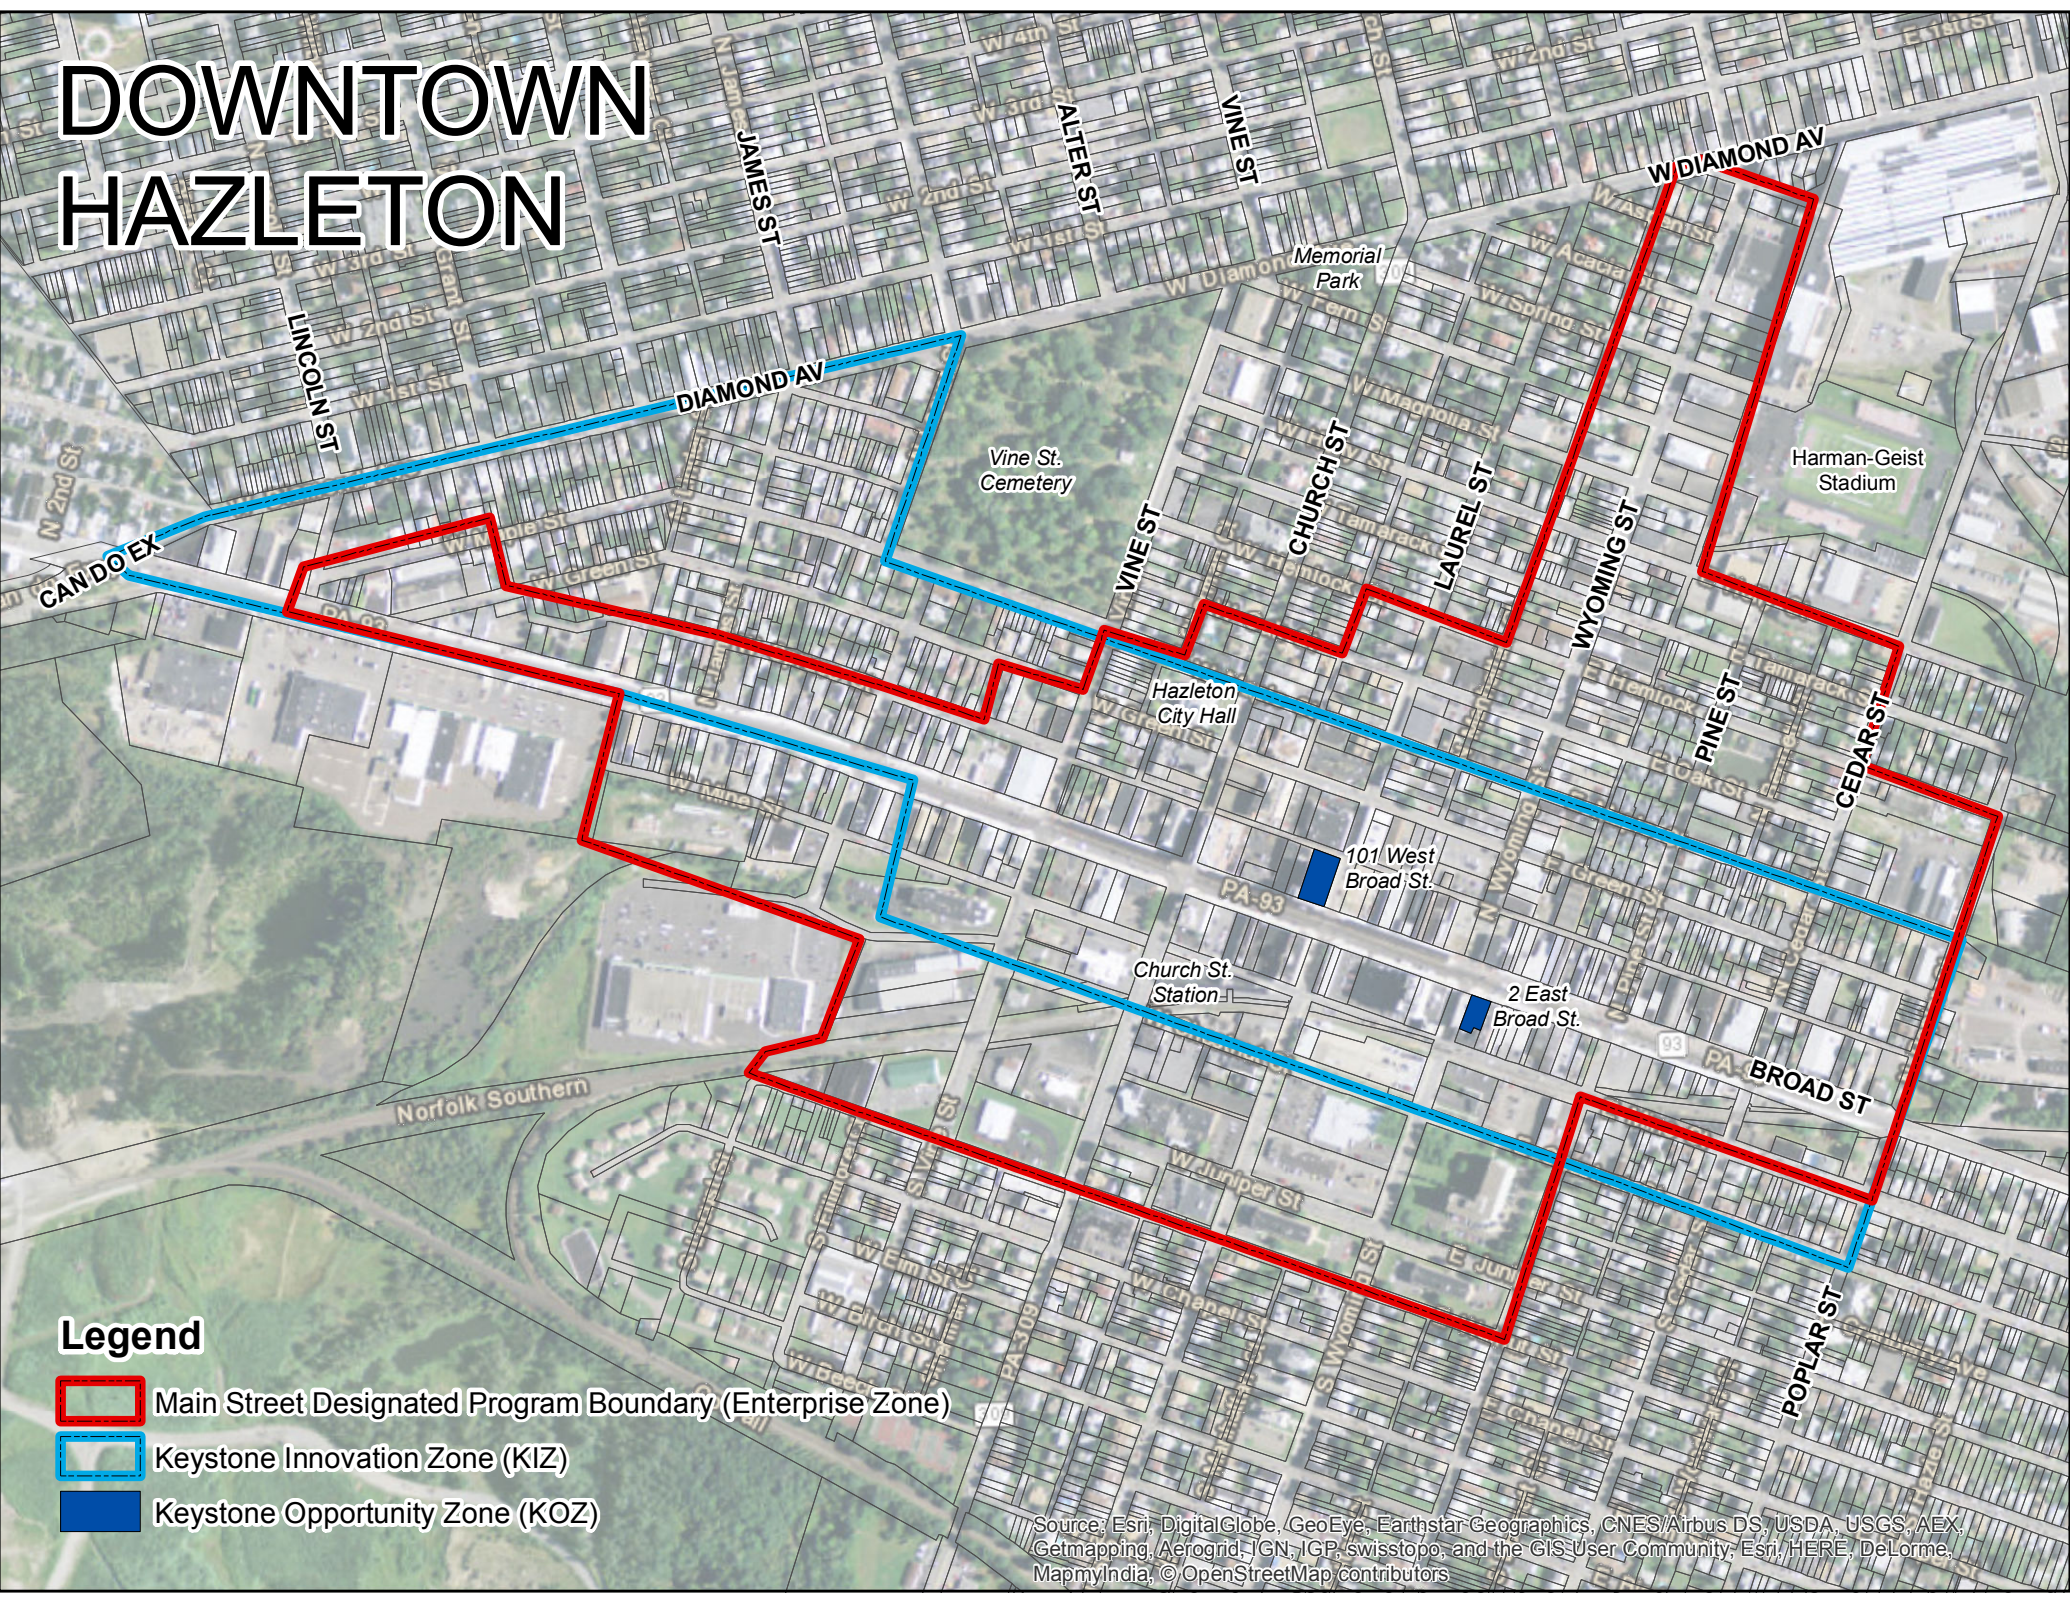

DOWNTOWN HAZLETON

Legend

- Main Street Designated Program Boundary (Enterprise Zone)
- Keystone Innovation Zone (KIZ)
- Keystone Opportunity Zone (KOZ)

Source: Esri, DigitalGlobe, GeoEye, Earthstar Geographics, CNES/Airbus DS, USDA, USGS, AEX, Getmapping, Aerogrid, IGN, IGP, swisstopo, and the GIS User Community; Esri, HERE, DeLorme, MapmyIndia, © OpenStreetMap contributors